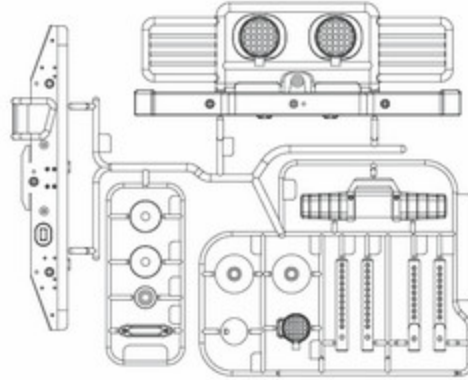

PARTS

-  TAPPING SCREW M3×8MM -----×2
-  TAPPING SCREW M2.5×8MM -----×3

-  NO.48735 LED w/Control Box (3mm; 17LEDS)
- NO.48361 Hooks & Rings Set

1 Assembling

-  TAPPING SCREW M3×8MM -----×2
-  TAPPING SCREW M2.5×8MM -----×1

2 Assembling

-  TAPPING SCREW M2.5×8MM -----×2

3 Assembling