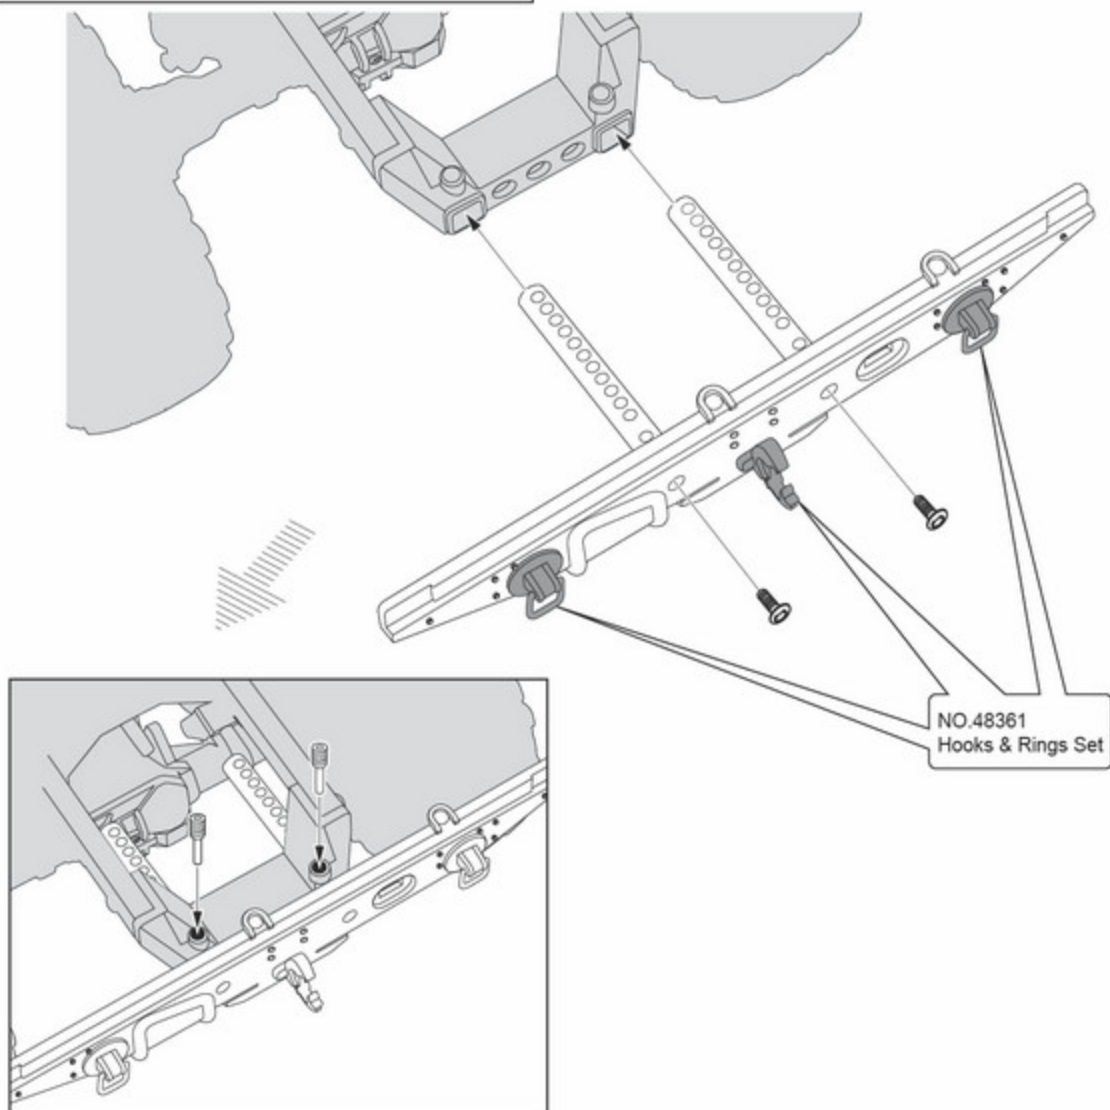

PARTS

-  TAPPING SCREW M3×8MM -----×2
-  TAPPING SCREW M2.5×8MM -----×3

-  NO.48735 LED w/Control Box (3mm; 17LEDS)
- NO.48361 Hooks & Rings Set

1 Assembling

-  TAPPING SCREW M3×8MM -----×2
-  TAPPING SCREW M2.5×8MM -----×1

2 Assembling

-  TAPPING SCREW M2.5×8MM -----×2

3 Assembling