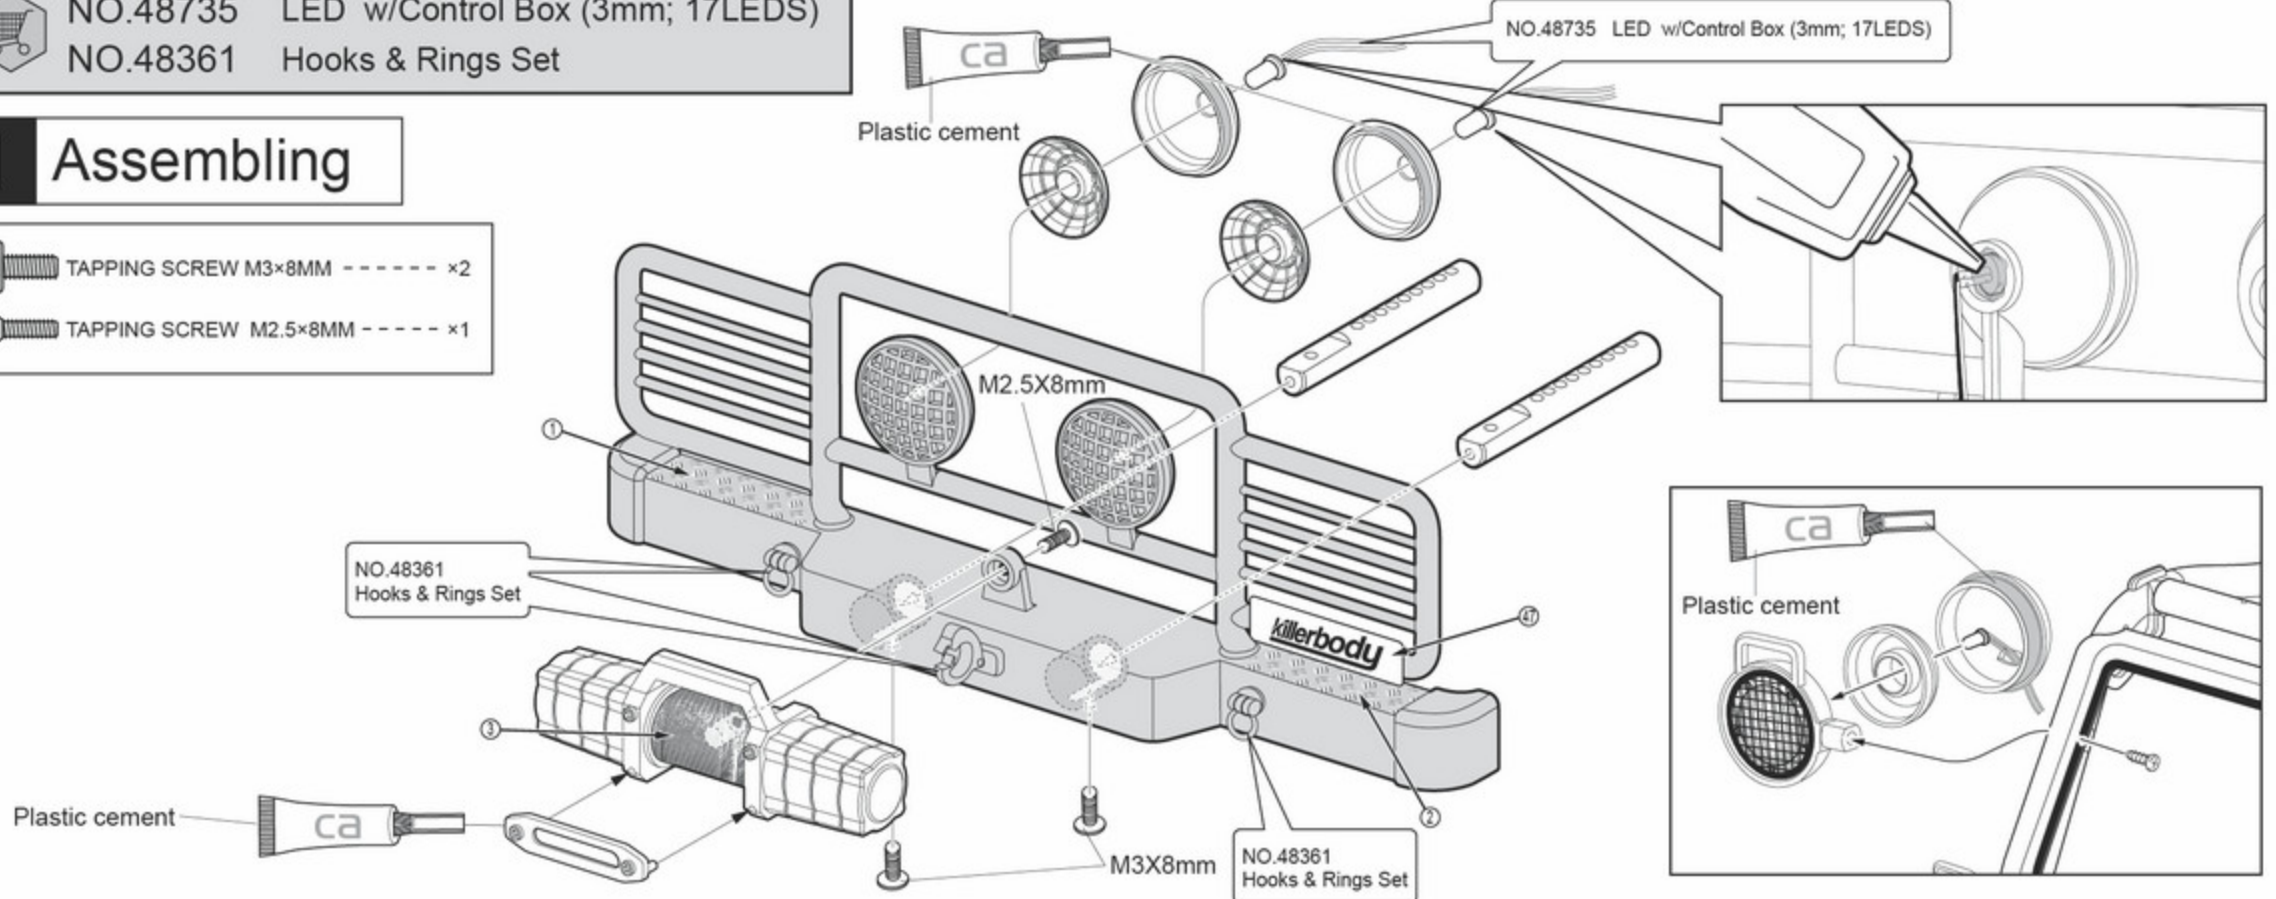

PARTS

-  TAPPING SCREW M3×8MM -----×2
-  TAPPING SCREW M2.5×8MM -----×3

-  NO.48735 LED w/Control Box (3mm; 17LEDS)
- NO.48361 Hooks & Rings Set

1 Assembling

-  TAPPING SCREW M3×8MM -----×2
-  TAPPING SCREW M2.5×8MM -----×1

2 Assembling

-  TAPPING SCREW M2.5×8MM -----×2

3 Assembling