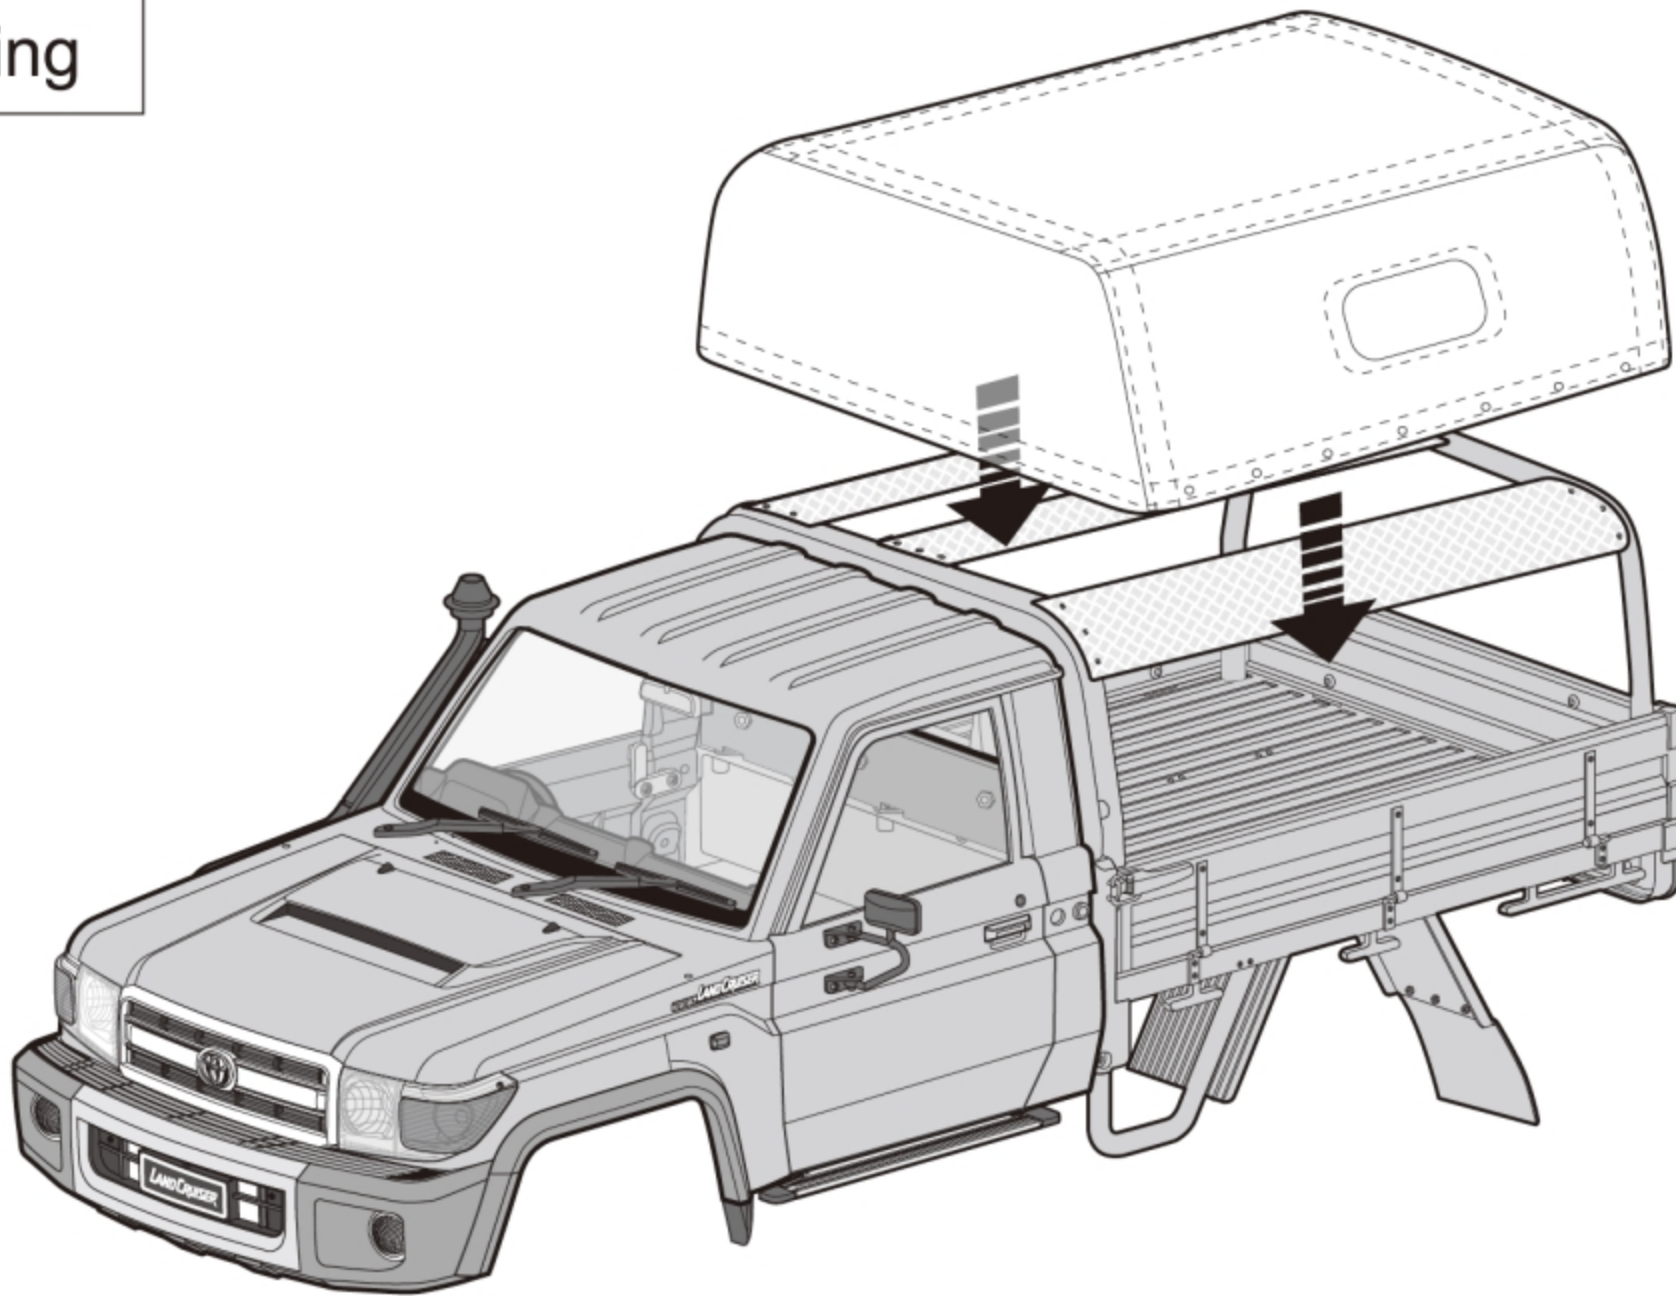

Killerbody™

Truck Bed Awning

Fit for KB#48667 Truck Bed Set &
KB#48668 Roof Roll Cage

NO.48670

PARTS

1 Assembling

2 Assembling

<Left>

<Right>