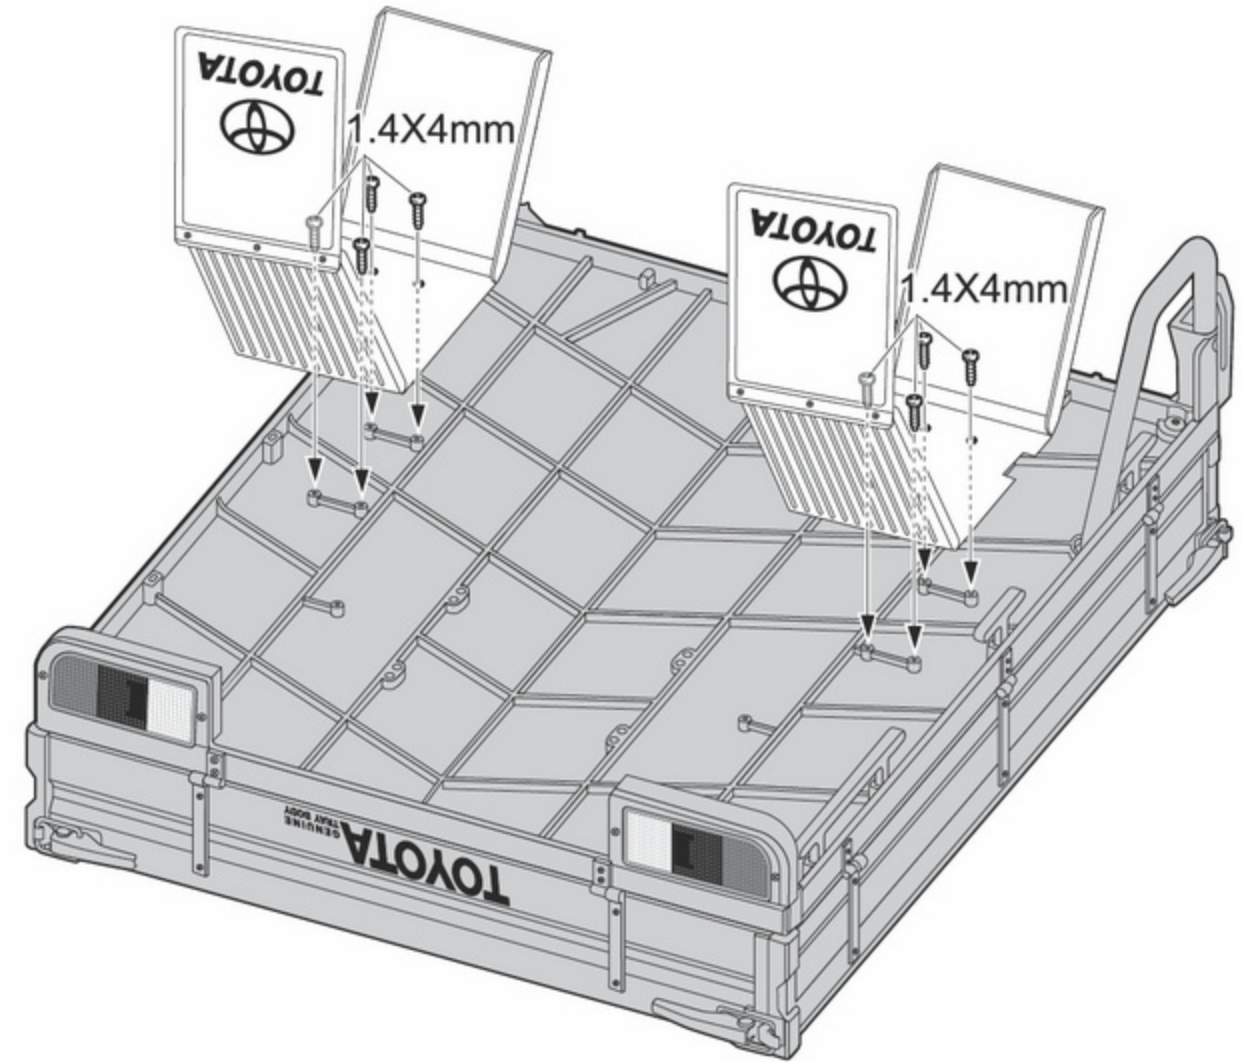

NO.48623

PARTS

-  Screw 1.4X4mm-----X8
-  Screw M1.2X4mm-----X6
-  Nut 2.6X1.2mm -----X6

 X2

X2

NO.48624

PARTS

-  Screw 1.4X4mm-----X8
-  Screw M1.2X4mm-----X6
-  Nut 2.6X1.2mm -----X6

 X2

X2