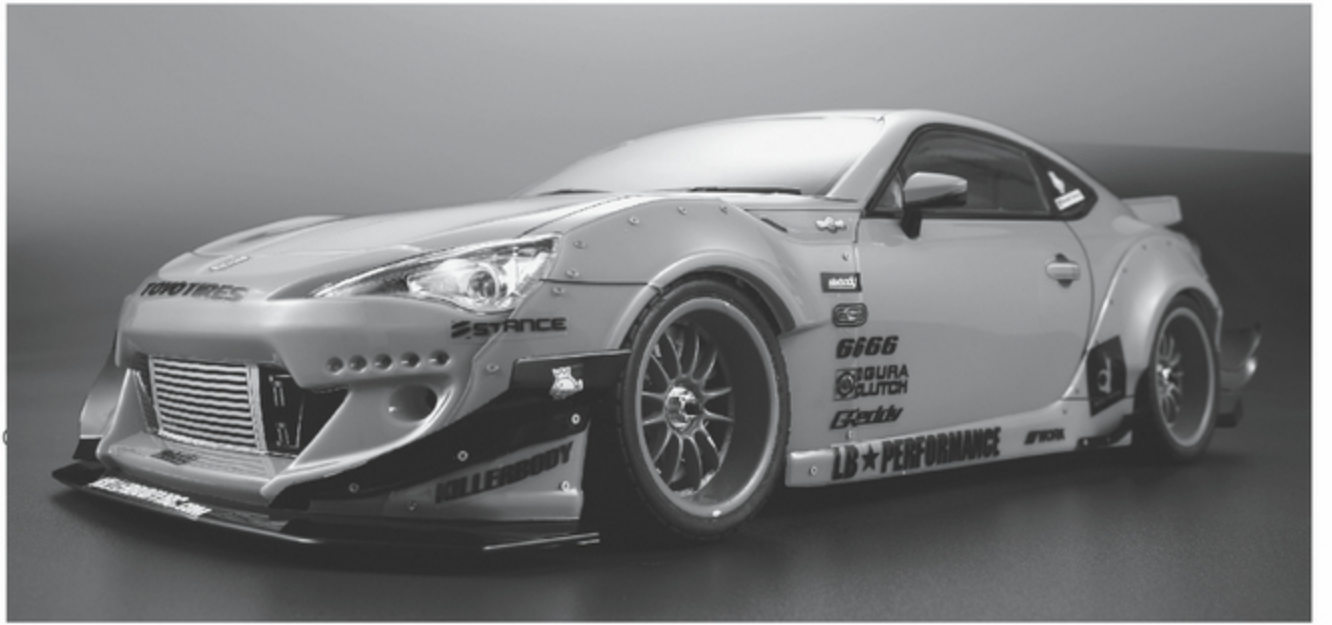

11 Decal

<Decal>

► The decal application method please refer to the picture.