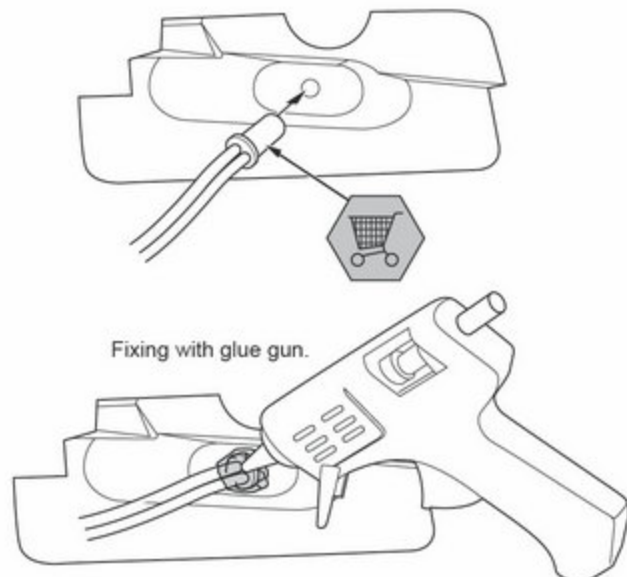

10 Rear Wing

When loading LED lights

- Please tape the wiring, etc. on the body using the attached aluminum tape.
- Please put the attached aluminum tape on the top and bottom of the headlight and the taillights.