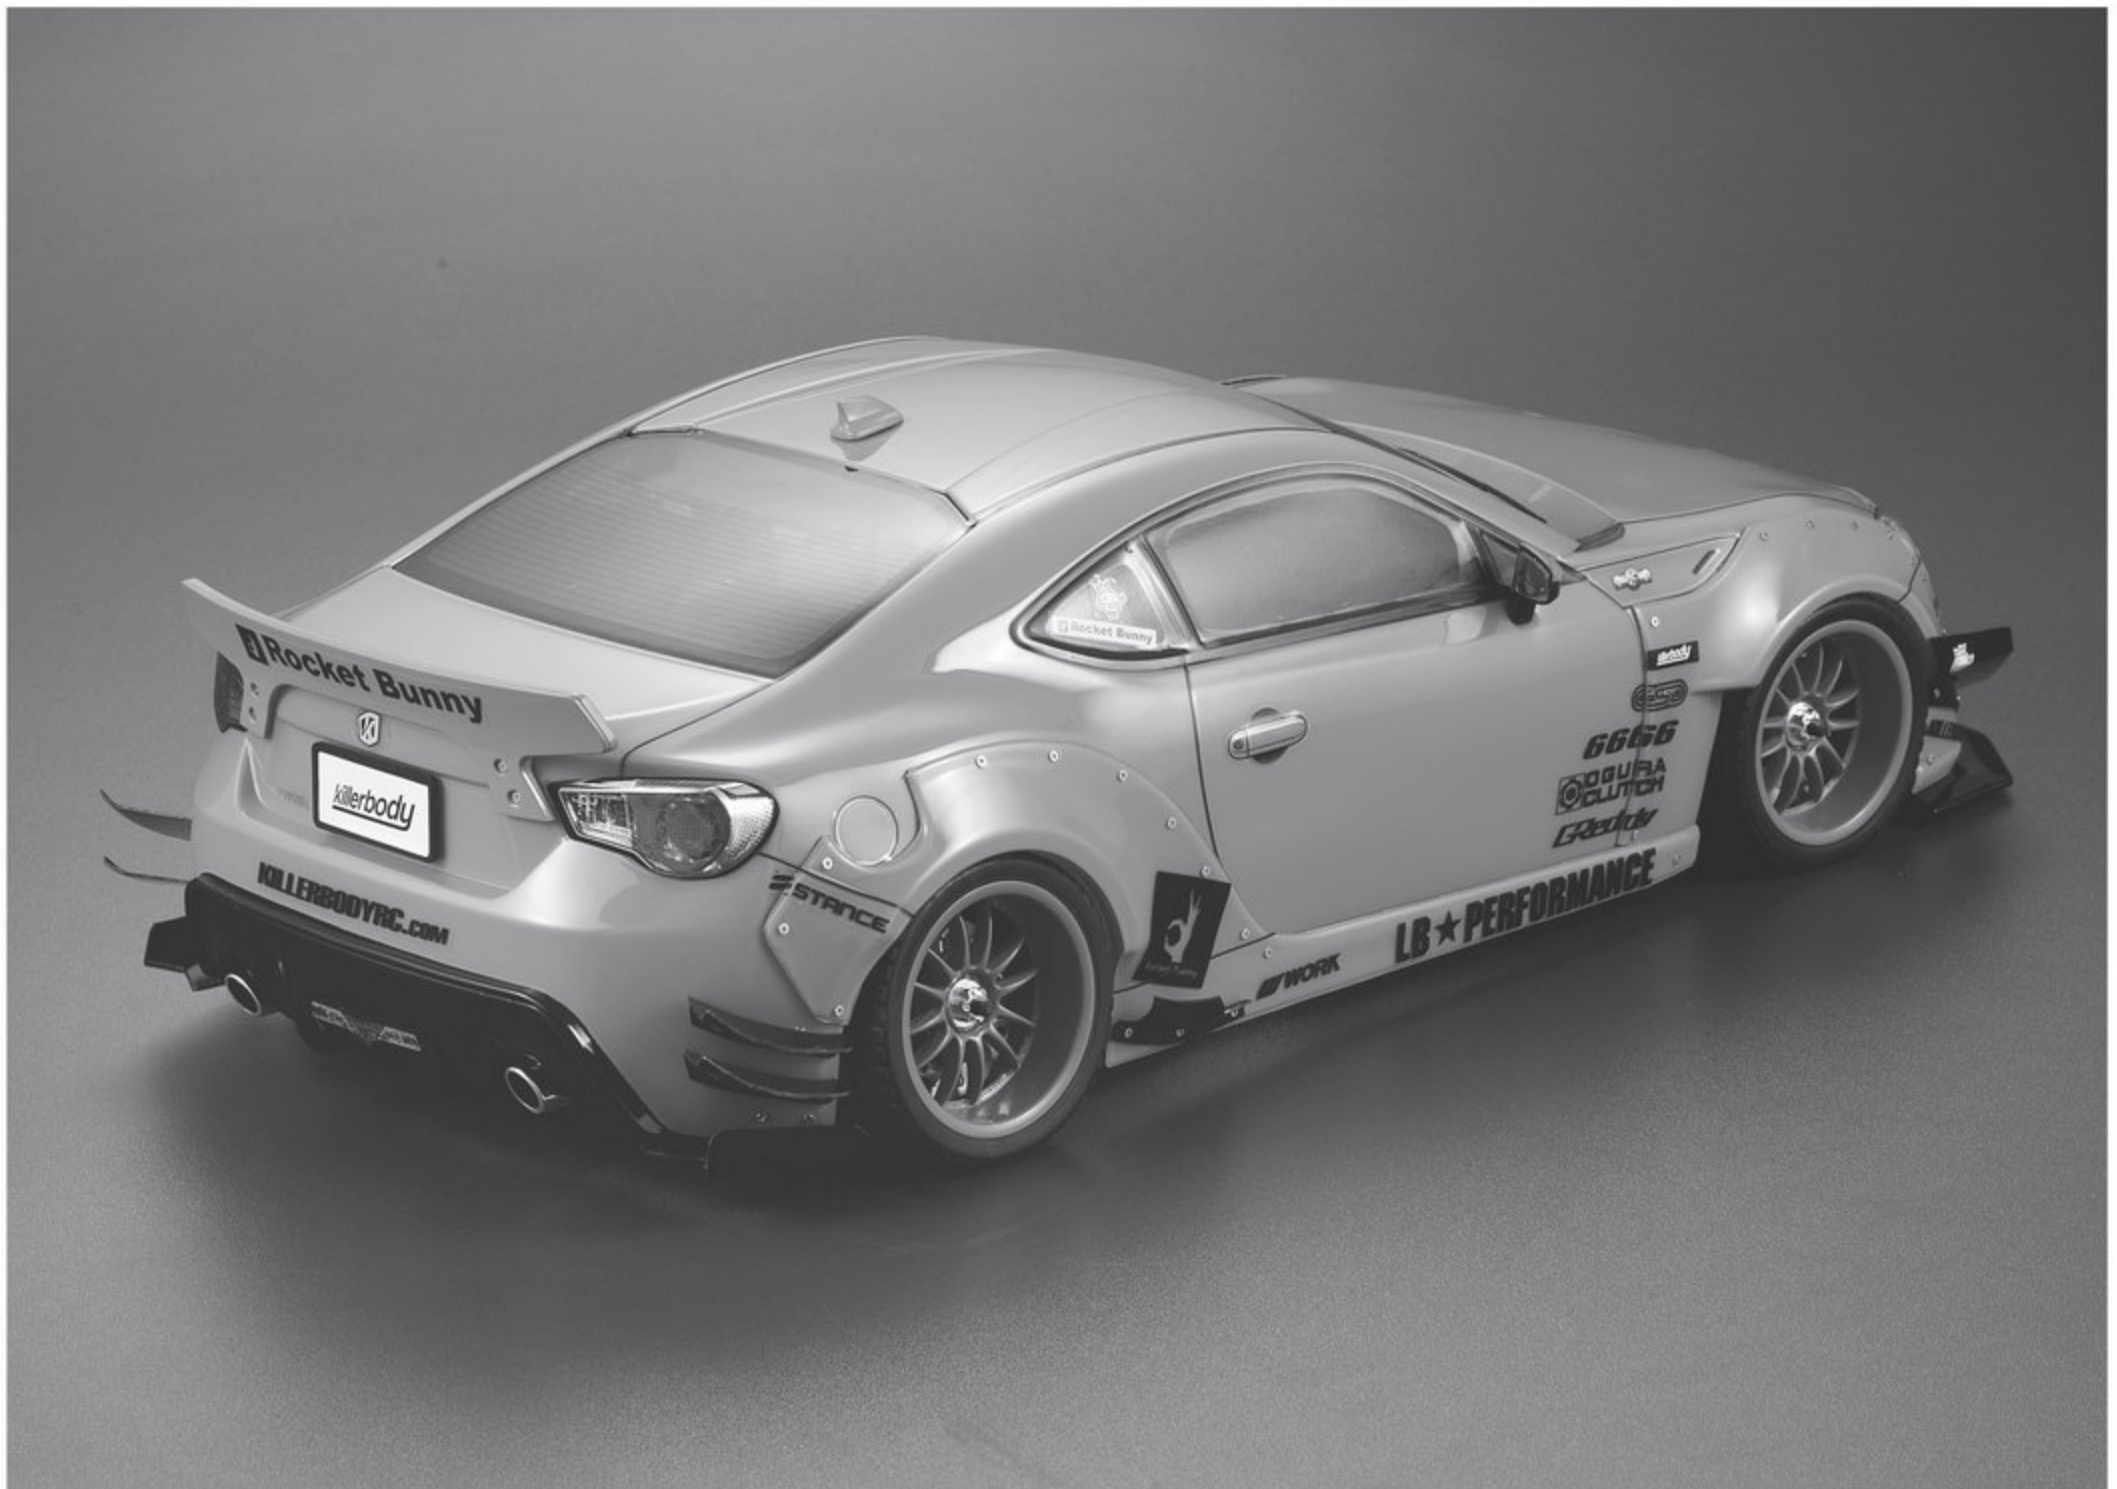

**Wide Body Full Kit
Fit for 1/10 Touring Car
(Toyota 86 & Subaru BRZ)
NO.48582**

killerbody™

1/10 RC PLANNING INSTRUCTION SHEET

This body can be used with 1/10 electric touring car chassis (Long Wheelbase: 257mm With: 195mm)
Before beginning assembly, please read these instructions thoroughly!

● Symbols used throughout the instruction manual, comprise:

● Before Assembly

Decoration Body

▶ In the case of a decoration body, please assemble it according to the contents showed.

When making the window transparent:

▶ If you want to make the window transparent with a non decoration body, please assemble it according to the contents showed.

Non Decoration Body

▶ In the case of non decoration body, please assemble it according to the contents showed.

When loading LED lights

▶ If you want to load LED lights with a non decoration body, please assemble it according to the contents showed.