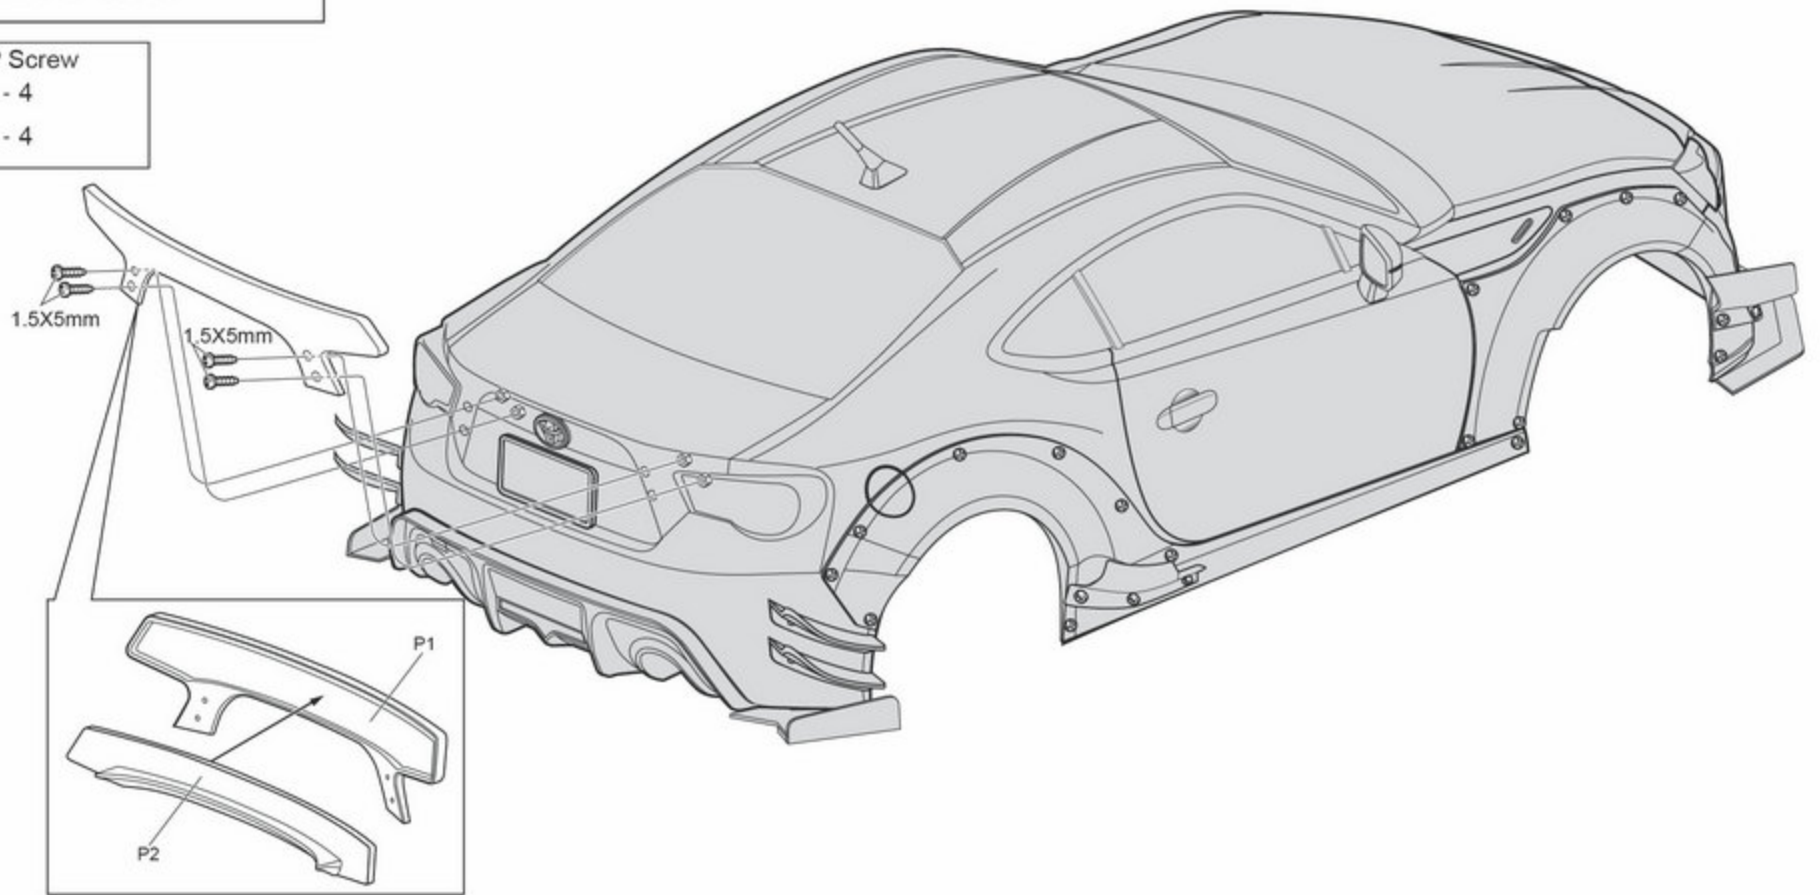

8 Plastic Parts

1.5X5mm F/H TP Screw

..... 4

..... 4

9 PC Parts

1.2X5mm F/H TP Screw

..... 3

..... 3