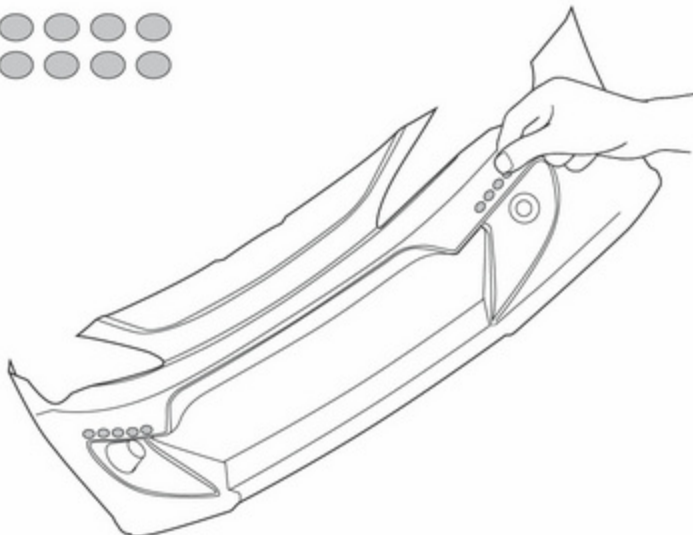

## PLASTIC PARTS

PLASTIC PARTS	-----	X2
PC PARTS	-----	X3
DECAL SHEET	-----	X1
WINDOW MASKS	-----	X1
<b>PARTS BAG</b>		
 TAPPING SCREW M1.2X5	-----	X85
 -----	-----	X85
 TAPPING SCREW M1.5X5	-----	X4
 -----	-----	X4
DOUBLE-SIDED TAPE	-----	X1

# 1 Cutting & Drilling

### 3 PC Parts