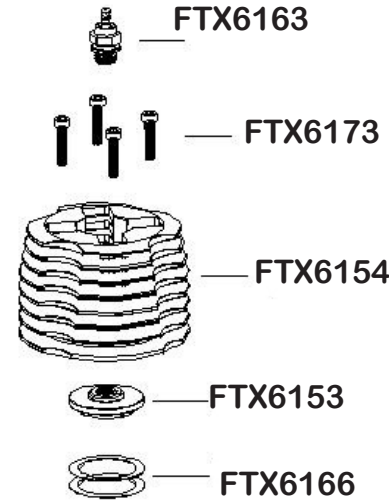

# FORCE .18 PULL START ENGINE

FTX6150	FTX FORCE FC.18 BALL BEARING
FTX6151	FTX FORCE FC.18 BALL BEARING
FTX6152	FTX FORCE FC.18 CRANKCASE
FTX6153	FTX FORCE FC.18 BURN ROOM(UNDERHEAD)
FTX6154	FTX FORCE FC.18 CASTING CYLINDER HEAD
FTX6155	FTX FORCE FC.18 COMPOSITE CARB MAIN BODY
FTX6156	FTX FORCE FC.18 COMPOSITE CARB COMPLETELY SET
FTX6157	FTX FORCE FC.18 IDLE NEEDLE W/O RING
FTX6158	FTX FORCE FC.18 CYLINDER SLEEVE/PISTON
FTX6159	FTX FORCE FC.18 CYLINDER/PISTON/CONNECTING ROD SET
FTX6160	FTX FORCE FC.18 CONNECTING ROD
FTX6161	FTX FORCE FC.18 SG CRANKSHAFT
FTX6162	FTX FORCE FC.18 DRIVE BRASS WASHER
FTX6163	FTX FORCE FC.18 GLOW PLUG B4 HOT
FTX6164	FTX FORCE FC.18 WASHER,1PC
FTX6165	FTX FORCE FC.18 WASHER,1PC
FTX6166	FTX FORCE FC.18 CYLINDER HEAD WASHER 1pc
FTX6167	FTX FORCE FC.18 CARBURETOR "O" RING, 2pcs
FTX6168	FTX FORCE FC.18 O RING 1pc
FTX6169	FTX FORCE FC.18 MAIN NEEDLE W/"O" RING
FTX6170	FTX FORCE FC.18 MAIN NEEDLE VALVE HUB
FTX6171	FTX FORCE FC.18 FUEL NIPPLE
FTX6172	FTX FORCE FC.18 PISTON GUDGEON PIN
FTX6173	FTX FORCE FC.18 CYLINDER HEAD BOLT, 4pcs
FTX6174	FTX FORCE FC.18 ADJUST SCREW
FTX6175	FTX FORCE FC.18 CARB PINCH BOLT
FTX6176	FTX FORCE FC.18 DUST COVER
FTX6177	FTX FORCE FC.18 THROTTLE SCREW CAP
FTX6178	FTX FORCE FC.18 THROTTLE & COUNTER NEEDLE VALVE
FTX6179	FTX FORCE FC.18 "G" PIN SNAP RING, 2pcs
FTX6180	FTX FORCE FC.18 PLASTIC A PARTS ASSEMBLY W/SCREWS
FTX6181	FTX FORCE FC.18 B PARTS ASSEMBLY W/SCREWS
FTX6182	FTX FORCE FC.18 ONE WAY BEARING SET
FTX6183	FTX FORCE FC.18 STARTING PIN
FTX6184	FTX FORCE FC.18 PRESSURE SPRING
FTX6185	FTX FORCE FC.18 SCREWS, 4pcs