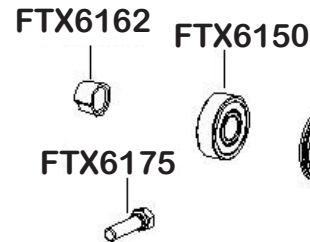

# FORCE .18 PULL START ENGINE

FTX6150	FTX FORCE FC.18 BALL BEARING
FTX6151	FTX FORCE FC.18 BALL BEARING
FTX6152	FTX FORCE FC.18 CRANKCASE
FTX6153	FTX FORCE FC.18 BURN ROOM(UNDERHEAD)
FTX6154	FTX FORCE FC.18 CASTING CYLINDER HEAD
FTX6155	FTX FORCE FC.18 COMPOSITE CARB MAIN BODY
FTX6156	FTX FORCE FC.18 COMPOSITE CARB COMPLETELY SET
FTX6157	FTX FORCE FC.18 IDLE NEEDLE W/O RING
FTX6158	FTX FORCE FC.18 CYLINDER SLEEVE/PISTON
FTX6159	FTX FORCE FC.18 CYLINDER/PISTON/CONNECTING ROD SET
FTX6160	FTX FORCE FC.18 CONNECTING ROD
FTX6161	FTX FORCE FC.18 SG CRANKSHAFT
FTX6162	FTX FORCE FC.18 DRIVE BRASS WASHER
FTX6163	FTX FORCE FC.18 GLOW PLUG B4 HOT
FTX6164	FTX FORCE FC.18 WASHER,1PC
FTX6165	FTX FORCE FC.18 WASHER,1PC
FTX6166	FTX FORCE FC.18 CYLINDER HEAD WASHER 1pc
FTX6167	FTX FORCE FC.18 CARBURETOR "O" RING, 2pcs
FTX6168	FTX FORCE FC.18 O RING 1pc
FTX6169	FTX FORCE FC.18 MAIN NEEDLE W/"O" RING
FTX6170	FTX FORCE FC.18 MAIN NEEDLE VALVE HUB
FTX6171	FTX FORCE FC.18 FUEL NIPPLE
FTX6172	FTX FORCE FC.18 PISTON GUDGEON PIN
FTX6173	FTX FORCE FC.18 CYLINDER HEAD BOLT, 4pcs
FTX6174	FTX FORCE FC.18 ADJUST SCREW
FTX6175	FTX FORCE FC.18 CARB PINCH BOLT
FTX6176	FTX FORCE FC.18 DUST COVER
FTX6177	FTX FORCE FC.18 THROTTLE SCREW CAP
FTX6178	FTX FORCE FC.18 THROTTLE & COUNTER NEEDLE VALVE
FTX6179	FTX FORCE FC.18 "G" PIN SNAP RING, 2pcs
FTX6180	FTX FORCE FC.18 PLASTIC A PARTS ASSEMBLY W/SCREWS
FTX6181	FTX FORCE FC.18 B PARTS ASSEMBLY W/SCREWS
FTX6182	FTX FORCE FC.18 ONE WAY BEARING SET
FTX6183	FTX FORCE FC.18 STARTING PIN
FTX6184	FTX FORCE FC.18 PRESSURE SPRING
FTX6185	FTX FORCE FC.18 SCREWS, 4pcs