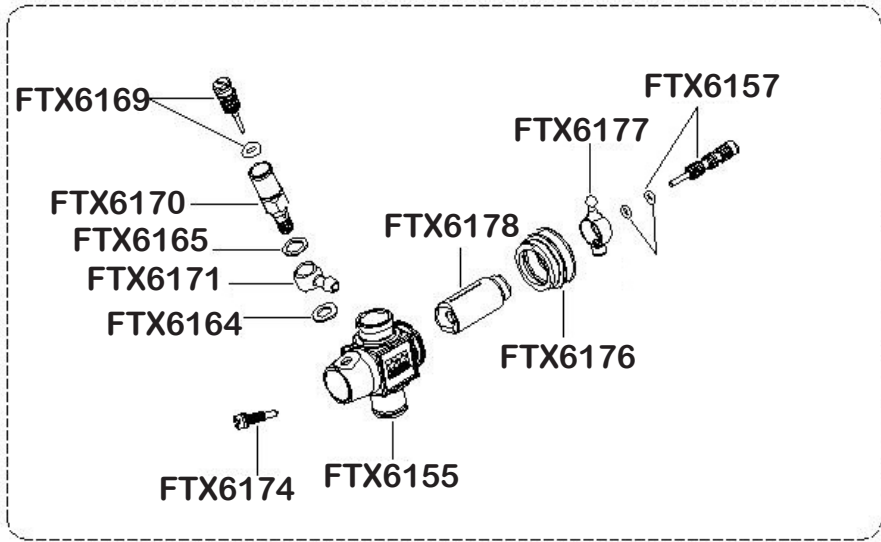

# FORCE .18 PULL START ENGINE

FTX6150	FTX FORCE FC.18 BALL BEARING
FTX6151	FTX FORCE FC.18 BALL BEARING
FTX6152	FTX FORCE FC.18 CRANKCASE
FTX6153	FTX FORCE FC.18 BURN ROOM(UNDERHEAD)
FTX6154	FTX FORCE FC.18 CASTING CYLINDER HEAD
FTX6155	FTX FORCE FC.18 COMPOSITE CARB MAIN BODY
FTX6156	FTX FORCE FC.18 COMPOSITE CARB COMPLETELY SET
FTX6157	FTX FORCE FC.18 IDLE NEEDLE W/O RING
FTX6158	FTX FORCE FC.18 CYLINDER SLEEVE/PISTON
FTX6159	FTX FORCE FC.18 CYLINDER/PISTON/CONNECTING ROD SET
FTX6160	FTX FORCE FC.18 CONNECTING ROD
FTX6161	FTX FORCE FC.18 SG CRANKSHAFT
FTX6162	FTX FORCE FC.18 DRIVE BRASS WASHER
FTX6163	FTX FORCE FC.18 GLOW PLUG B4 HOT
FTX6164	FTX FORCE FC.18 WASHER,1PC
FTX6165	FTX FORCE FC.18 WASHER,1PC
FTX6166	FTX FORCE FC.18 CYLINDER HEAD WASHER 1pc
FTX6167	FTX FORCE FC.18 CARBURETOR "O" RING, 2pcs
FTX6168	FTX FORCE FC.18 O RING 1pc
FTX6169	FTX FORCE FC.18 MAIN NEEDLE W/"O" RING
FTX6170	FTX FORCE FC.18 MAIN NEEDLE VALVE HUB
FTX6171	FTX FORCE FC.18 FUEL NIPPLE
FTX6172	FTX FORCE FC.18 PISTON GUDGEON PIN
FTX6173	FTX FORCE FC.18 CYLINDER HEAD BOLT, 4pcs
FTX6174	FTX FORCE FC.18 ADJUST SCREW
FTX6175	FTX FORCE FC.18 CARB PINCH BOLT
FTX6176	FTX FORCE FC.18 DUST COVER
FTX6177	FTX FORCE FC.18 THROTTLE SCREW CAP
FTX6178	FTX FORCE FC.18 THROTTLE & COUNTER NEEDLE VALVE
FTX6179	FTX FORCE FC.18 "G" PIN SNAP RING, 2pcs
FTX6180	FTX FORCE FC.18 PLASTIC A PARTS ASSEMBLY W/SCREWS
FTX6181	FTX FORCE FC.18 B PARTS ASSEMBLY W/SCREWS
FTX6182	FTX FORCE FC.18 ONE WAY BEARING SET
FTX6183	FTX FORCE FC.18 STARTING PIN
FTX6184	FTX FORCE FC.18 PRESSURE SPRING
FTX6185	FTX FORCE FC.18 SCREWS, 4pcs