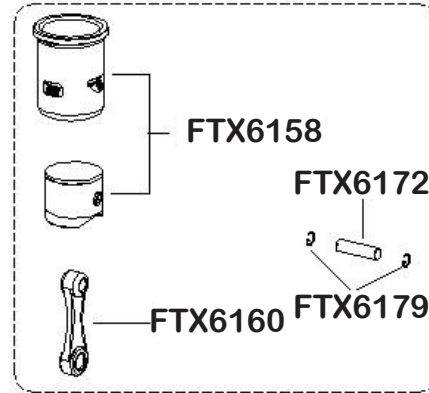

# FORCE .18 PULL START ENGINE

FTX6150	FTX FORCE FC.18 BALL BEARING
FTX6151	FTX FORCE FC.18 BALL BEARING
FTX6152	FTX FORCE FC.18 CRANKCASE
FTX6153	FTX FORCE FC.18 BURN ROOM(UNDERHEAD)
FTX6154	FTX FORCE FC.18 CASTING CYLINDER HEAD
FTX6155	FTX FORCE FC.18 COMPOSITE CARB MAIN BODY
FTX6156	FTX FORCE FC.18 COMPOSITE CARB COMPLETELY SET
FTX6157	FTX FORCE FC.18 IDLE NEEDLE W/O RING
FTX6158	FTX FORCE FC.18 CYLINDER SLEEVE/PISTON
FTX6159	FTX FORCE FC.18 CYLINDER/PISTON/CONNECTING ROD SET
FTX6160	FTX FORCE FC.18 CONNECTING ROD
FTX6161	FTX FORCE FC.18 SG CRANKSHAFT
FTX6162	FTX FORCE FC.18 DRIVE BRASS WASHER
FTX6163	FTX FORCE FC.18 GLOW PLUG B4 HOT
FTX6164	FTX FORCE FC.18 WASHER,1PC
FTX6165	FTX FORCE FC.18 WASHER,1PC
FTX6166	FTX FORCE FC.18 CYLINDER HEAD WASHER 1pc
FTX6167	FTX FORCE FC.18 CARBURETOR "O" RING, 2pcs
FTX6168	FTX FORCE FC.18 O RING 1pc
FTX6169	FTX FORCE FC.18 MAIN NEEDLE W/"O" RING
FTX6170	FTX FORCE FC.18 MAIN NEEDLE VALVE HUB
FTX6171	FTX FORCE FC.18 FUEL NIPPLE
FTX6172	FTX FORCE FC.18 PISTON GUDGEON PIN
FTX6173	FTX FORCE FC.18 CYLINDER HEAD BOLT, 4pcs
FTX6174	FTX FORCE FC.18 ADJUST SCREW
FTX6175	FTX FORCE FC.18 CARB PINCH BOLT
FTX6176	FTX FORCE FC.18 DUST COVER
FTX6177	FTX FORCE FC.18 THROTTLE SCREW CAP
FTX6178	FTX FORCE FC.18 THROTTLE & COUNTER NEEDLE VALVE
FTX6179	FTX FORCE FC.18 "G" PIN SNAP RING, 2pcs
FTX6180	FTX FORCE FC.18 PLASTIC A PARTS ASSEMBLY W/SCREWS
FTX6181	FTX FORCE FC.18 B PARTS ASSEMBLY W/SCREWS
FTX6182	FTX FORCE FC.18 ONE WAY BEARING SET
FTX6183	FTX FORCE FC.18 STARTING PIN
FTX6184	FTX FORCE FC.18 PRESSURE SPRING
FTX6185	FTX FORCE FC.18 SCREWS, 4pcs