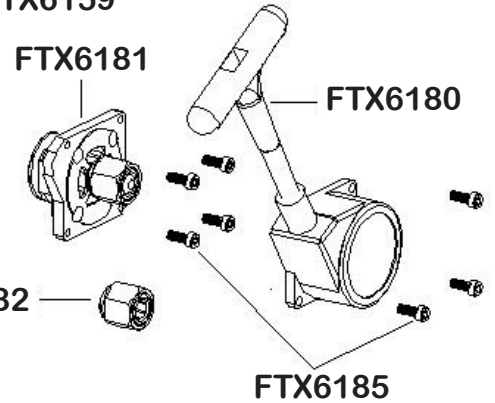

# FORCE .18 PULL START ENGINE

FTX6150	FTX FORCE FC.18 BALL BEARING
FTX6151	FTX FORCE FC.18 BALL BEARING
FTX6152	FTX FORCE FC.18 CRANKCASE
FTX6153	FTX FORCE FC.18 BURN ROOM(UNDERHEAD)
FTX6154	FTX FORCE FC.18 CASTING CYLINDER HEAD
FTX6155	FTX FORCE FC.18 COMPOSITE CARB MAIN BODY
FTX6156	FTX FORCE FC.18 COMPOSITE CARB COMPLETELY SET
FTX6157	FTX FORCE FC.18 IDLE NEEDLE W/O RING
FTX6158	FTX FORCE FC.18 CYLINDER SLEEVE/PISTON
FTX6159	FTX FORCE FC.18 CYLINDER/PISTON/CONNECTING ROD SET
FTX6160	FTX FORCE FC.18 CONNECTING ROD
FTX6161	FTX FORCE FC.18 SG CRANKSHAFT
FTX6162	FTX FORCE FC.18 DRIVE BRASS WASHER
FTX6163	FTX FORCE FC.18 GLOW PLUG B4 HOT
FTX6164	FTX FORCE FC.18 WASHER,1PC
FTX6165	FTX FORCE FC.18 WASHER,1PC
FTX6166	FTX FORCE FC.18 CYLINDER HEAD WASHER 1pc
FTX6167	FTX FORCE FC.18 CARBURETOR "O" RING, 2pcs
FTX6168	FTX FORCE FC.18 O RING 1pc
FTX6169	FTX FORCE FC.18 MAIN NEEDLE W/"O" RING
FTX6170	FTX FORCE FC.18 MAIN NEEDLE VALVE HUB
FTX6171	FTX FORCE FC.18 FUEL NIPPLE
FTX6172	FTX FORCE FC.18 PISTON GUDGEON PIN
FTX6173	FTX FORCE FC.18 CYLINDER HEAD BOLT, 4pcs
FTX6174	FTX FORCE FC.18 ADJUST SCREW
FTX6175	FTX FORCE FC.18 CARB PINCH BOLT
FTX6176	FTX FORCE FC.18 DUST COVER
FTX6177	FTX FORCE FC.18 THROTTLE SCREW CAP
FTX6178	FTX FORCE FC.18 THROTTLE & COUNTER NEEDLE VALVE
FTX6179	FTX FORCE FC.18 "G" PIN SNAP RING, 2pcs
FTX6180	FTX FORCE FC.18 PLASTIC A PARTS ASSEMBLY W/SCREWS
FTX6181	FTX FORCE FC.18 B PARTS ASSEMBLY W/SCREWS
FTX6182	FTX FORCE FC.18 ONE WAY BEARING SET
FTX6183	FTX FORCE FC.18 STARTING PIN
FTX6184	FTX FORCE FC.18 PRESSURE SPRING
FTX6185	FTX FORCE FC.18 SCREWS, 4pcs