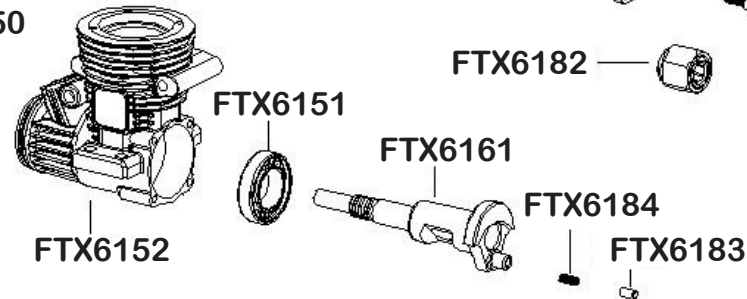

# FORCE .18 PULL START ENGINE

FTX6150	FTX FORCE FC.18 BALL BEARING
FTX6151	FTX FORCE FC.18 BALL BEARING
FTX6152	FTX FORCE FC.18 CRANKCASE
FTX6153	FTX FORCE FC.18 BURN ROOM(UNDERHEAD)
FTX6154	FTX FORCE FC.18 CASTING CYLINDER HEAD
FTX6155	FTX FORCE FC.18 COMPOSITE CARB MAIN BODY
FTX6156	FTX FORCE FC.18 COMPOSITE CARB COMPLETELY SET
FTX6157	FTX FORCE FC.18 IDLE NEEDLE W/O RING
FTX6158	FTX FORCE FC.18 CYLINDER SLEEVE/PISTON
FTX6159	FTX FORCE FC.18 CYLINDER/PISTON/CONNECTING ROD SET
FTX6160	FTX FORCE FC.18 CONNECTING ROD
FTX6161	FTX FORCE FC.18 SG CRANKSHAFT
FTX6162	FTX FORCE FC.18 DRIVE BRASS WASHER
FTX6163	FTX FORCE FC.18 GLOW PLUG B4 HOT
FTX6164	FTX FORCE FC.18 WASHER,1PC
FTX6165	FTX FORCE FC.18 WASHER,1PC
FTX6166	FTX FORCE FC.18 CYLINDER HEAD WASHER 1pc
FTX6167	FTX FORCE FC.18 CARBURETOR "O" RING, 2pcs
FTX6168	FTX FORCE FC.18 O RING 1pc
FTX6169	FTX FORCE FC.18 MAIN NEEDLE W/"O" RING
FTX6170	FTX FORCE FC.18 MAIN NEEDLE VALVE HUB
FTX6171	FTX FORCE FC.18 FUEL NIPPLE
FTX6172	FTX FORCE FC.18 PISTON GUDGEON PIN
FTX6173	FTX FORCE FC.18 CYLINDER HEAD BOLT, 4pcs
FTX6174	FTX FORCE FC.18 ADJUST SCREW
FTX6175	FTX FORCE FC.18 CARB PINCH BOLT
FTX6176	FTX FORCE FC.18 DUST COVER
FTX6177	FTX FORCE FC.18 THROTTLE SCREW CAP
FTX6178	FTX FORCE FC.18 THROTTLE & COUNTER NEEDLE VALVE
FTX6179	FTX FORCE FC.18 "G" PIN SNAP RING, 2pcs
FTX6180	FTX FORCE FC.18 PLASTIC A PARTS ASSEMBLY W/SCREWS
FTX6181	FTX FORCE FC.18 B PARTS ASSEMBLY W/SCREWS
FTX6182	FTX FORCE FC.18 ONE WAY BEARING SET
FTX6183	FTX FORCE FC.18 STARTING PIN
FTX6184	FTX FORCE FC.18 PRESSURE SPRING
FTX6185	FTX FORCE FC.18 SCREWS, 4pcs