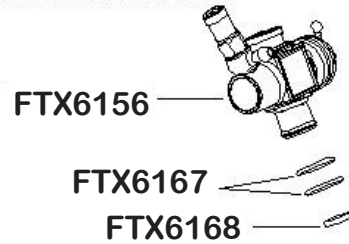

# FORCE .18 PULL START ENGINE

FTX6150	FTX FORCE FC.18 BALL BEARING
FTX6151	FTX FORCE FC.18 BALL BEARING
FTX6152	FTX FORCE FC.18 CRANKCASE
FTX6153	FTX FORCE FC.18 BURN ROOM(UNDERHEAD)
FTX6154	FTX FORCE FC.18 CASTING CYLINDER HEAD
FTX6155	FTX FORCE FC.18 COMPOSITE CARB MAIN BODY
FTX6156	FTX FORCE FC.18 COMPOSITE CARB COMPLETELY SET
FTX6157	FTX FORCE FC.18 IDLE NEEDLE W/O RING
FTX6158	FTX FORCE FC.18 CYLINDER SLEEVE/PISTON
FTX6159	FTX FORCE FC.18 CYLINDER/PISTON/CONNECTING ROD SET
FTX6160	FTX FORCE FC.18 CONNECTING ROD
FTX6161	FTX FORCE FC.18 SG CRANKSHAFT
FTX6162	FTX FORCE FC.18 DRIVE BRASS WASHER
FTX6163	FTX FORCE FC.18 GLOW PLUG B4 HOT
FTX6164	FTX FORCE FC.18 WASHER,1PC
FTX6165	FTX FORCE FC.18 WASHER,1PC
FTX6166	FTX FORCE FC.18 CYLINDER HEAD WASHER 1pc
FTX6167	FTX FORCE FC.18 CARBURETOR "O" RING, 2pcs
FTX6168	FTX FORCE FC.18 O RING 1pc
FTX6169	FTX FORCE FC.18 MAIN NEEDLE W/"O" RING
FTX6170	FTX FORCE FC.18 MAIN NEEDLE VALVE HUB
FTX6171	FTX FORCE FC.18 FUEL NIPPLE
FTX6172	FTX FORCE FC.18 PISTON GUDGEON PIN
FTX6173	FTX FORCE FC.18 CYLINDER HEAD BOLT, 4pcs
FTX6174	FTX FORCE FC.18 ADJUST SCREW
FTX6175	FTX FORCE FC.18 CARB PINCH BOLT
FTX6176	FTX FORCE FC.18 DUST COVER
FTX6177	FTX FORCE FC.18 THROTTLE SCREW CAP
FTX6178	FTX FORCE FC.18 THROTTLE & COUNTER NEEDLE VALVE
FTX6179	FTX FORCE FC.18 "G" PIN SNAP RING, 2pcs
FTX6180	FTX FORCE FC.18 PLASTIC A PARTS ASSEMBLY W/SCREWS
FTX6181	FTX FORCE FC.18 B PARTS ASSEMBLY W/SCREWS
FTX6182	FTX FORCE FC.18 ONE WAY BEARING SET
FTX6183	FTX FORCE FC.18 STARTING PIN
FTX6184	FTX FORCE FC.18 PRESSURE SPRING
FTX6185	FTX FORCE FC.18 SCREWS, 4pcs