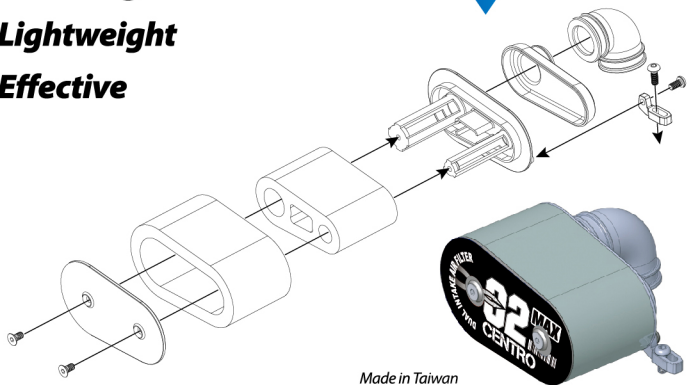

CENTRO

Dual Intake Air Filter

02 MAX

Features

- **Dual Intake Air Filter**
- **Dual Stage Foam**
- **Lightweight**
- **Effective**

Made in Taiwan
61640