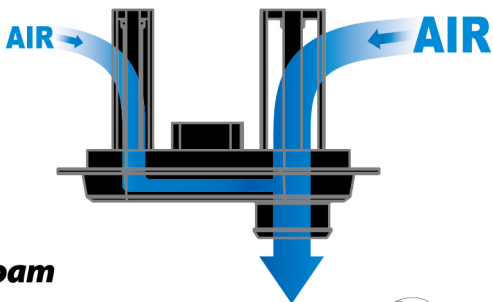

CENTRO

Dual Intake Air Filter

02 MAX

Features

- **Dual Intake Air Filter**
- **Dual Stage Foam**
- **Lightweight**
- **Effective**

Made in Taiwan
61640