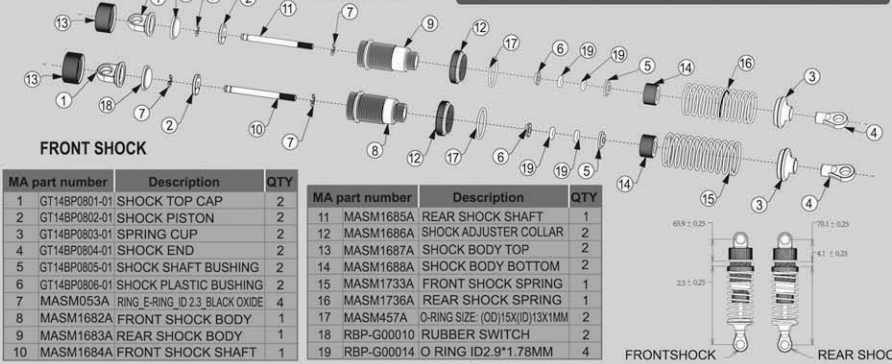

Radio

Receiver

Battery

Turnbuckle Assembly

MA part number	Description	QTY	
1	GT14BP0807-01	BALL CUP	2
2	GTBP0201-01	GTB BALL CUPS	6
3	MASM1446A	M3 X 13MM TIE ROD	1
4	MASM1703A	TURNBUCKLE	3
5	ME017A	BALL_3.9 BALL	2

Recommended Length
Accessory bag number 14764

Main Drive Shaft / Slipper Unit Assembly Diagram

MA part number	Description	QTY	MA part number	Description	QTY	
1	GT14BP0706-01	1	8	MASM1982A	SLIPPER SHAFT	1
2	GTBP0104-01	2	9	MASM1983A	SLIPPER PLATE	2
3	GTBP0610-01	1	10	MASM1987A	SLIPPER SHAFT	1
4	MASM035A	1	11	MASM270A	BEARING K-7X11X3MM	1
5	MASM083A	1	12	ME014A	PIN_1.5X6.0L	2
6	MASM1011A	1	13	SPC-G00005	SLIPPER SHEET	2
7	MASM1758A	1				

Ball Differential Assembly Diagram

MA part number	Description	QTY	MA part number	Description	QTY	
1	EVA-G00003	2	8	MASM1858A	3MM BALL	10
2	GTBP0101-01	1	9	MASM2009A	ADJUST LOCK PART	1
3	GTBP0102-01	1	10	MASM2069A	BALL DIFF SPRING	1
4	MASM083A	2	11	MASM745A	TRUST BEARING	1
5	MASM1836A	2	12	SSW-G00370	HM2X22	1
6	MASM1845A	1	13	SSW-G00557	4X6KB_D2.4	3
7	MASM1846A	1				

Front and Rear Oil Shock Assembly

MA part number	Description	QTY	MA part number	Description	QTY	
1	GT14BP0801-01	2	11	MASM1685A	REAR SHOCK SHAFT	1
2	GT14BP0802-01	2	12	MASM1686A	SHOCK ADJUSTER COLLAR	2
3	GT14BP0803-01	2	13	MASM1687A	SHOCK BODY TOP	2
4	GT14BP0804-01	2	14	MASM1688A	SHOCK BODY BOTTOM	2
5	GT14BP0805-01	2	15	MASM1733A	FRONT SHOCK SPRING	1
6	GT14BP0806-01	2	16	MASM1736A	REAR SHOCK SPRING	1
7	MASM053A	4	17	MASM457A	O-RING SIZE: (OD)15X(D)13X1MM	2
8	MASM1682A	1	18	RBP-G00010	RUBBER SWITCH	2
9	MASM1683A	1	19	RBP-G00014	O RING ID2.9*1.78MM	4
10	MASM1684A	1				