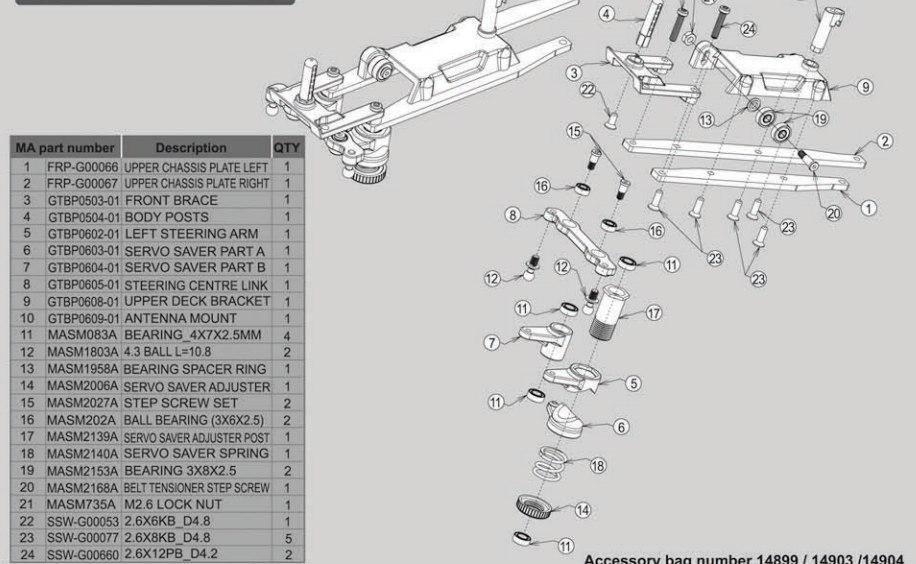

Upper Deck Assembly

MA part number	Description	QTY
1	FRP-G00066	1
2	FRP-G00067	1
3	GTBP0503-01	1
4	GTBP0504-01	1
5	GTBP0602-01	1
6	GTBP0603-01	1
7	GTBP0604-01	1
8	GTBP0605-01	1
9	GTBP0608-01	1
10	GTBP0609-01	1
11	MASM083A	4
12	MASM1803A	2
13	MASM1958A	1
14	MASM2006A	1
15	MASM2027A	2
16	MASM202A	2
17	MASM2139A	1
18	MASM2140A	1
19	MASM2153A	2
20	MASM2168A	1
21	MASM735A	1
22	SSW-G00053	1
23	SSW-G00077	5
24	SSW-G00660	2

Accessory bag number 14899 / 14903 / 14904