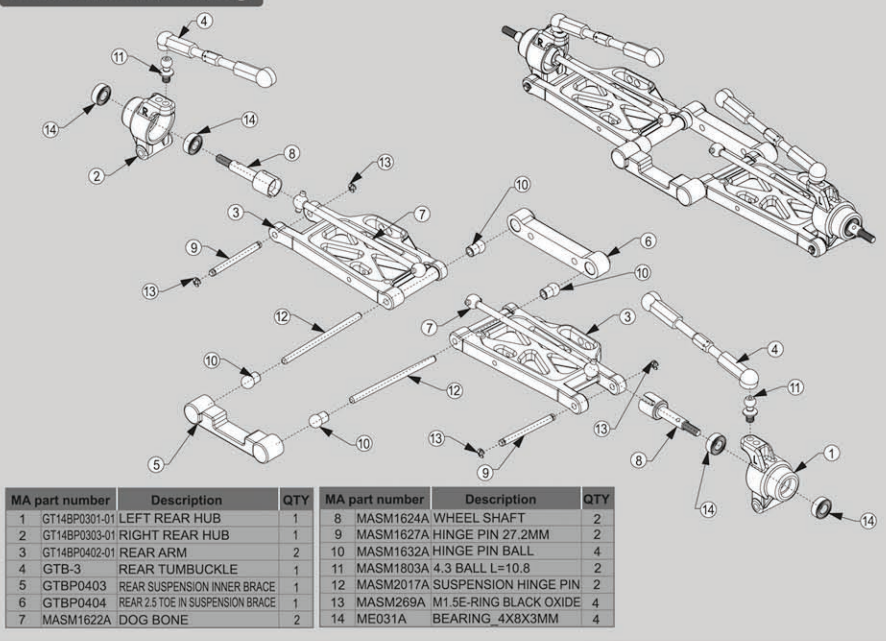

Rear Arms Assembly

MA part number	Description	QTY	MA part number	Description	QTY	
1	GT14BP0301-01	1	8	MASM1624A	WHEEL SHAFT	2
2	GT14BP0303-01	1	9	MASM1627A	HINGE PIN 27.2MM	2
3	GT14BP0402-01	2	10	MASM1632A	HINGE PIN BALL	4
4	GTB-3	2	11	MASM1803A	4.3 BALL L=10.8	2
5	GTBP0403	1	12	MASM2017A	SUSPENSION HINGE PIN	2
6	GTBP0404	1	13	MASM269A	M1.5E-RING BLACK OXIDE	4
7	MASM1622A	2	14	ME031A	BEARING_4X8X3MM	4