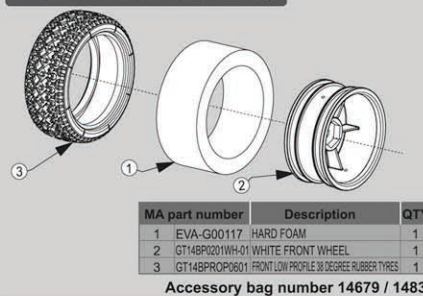

Front Wheel Assembly

MA part number	Description	QTY
1	EVA-G00117	1
2	GT14BP0201WH-01	1
3	GT14BP0201WB-01	1

Accessory bag number 14679 / 14838