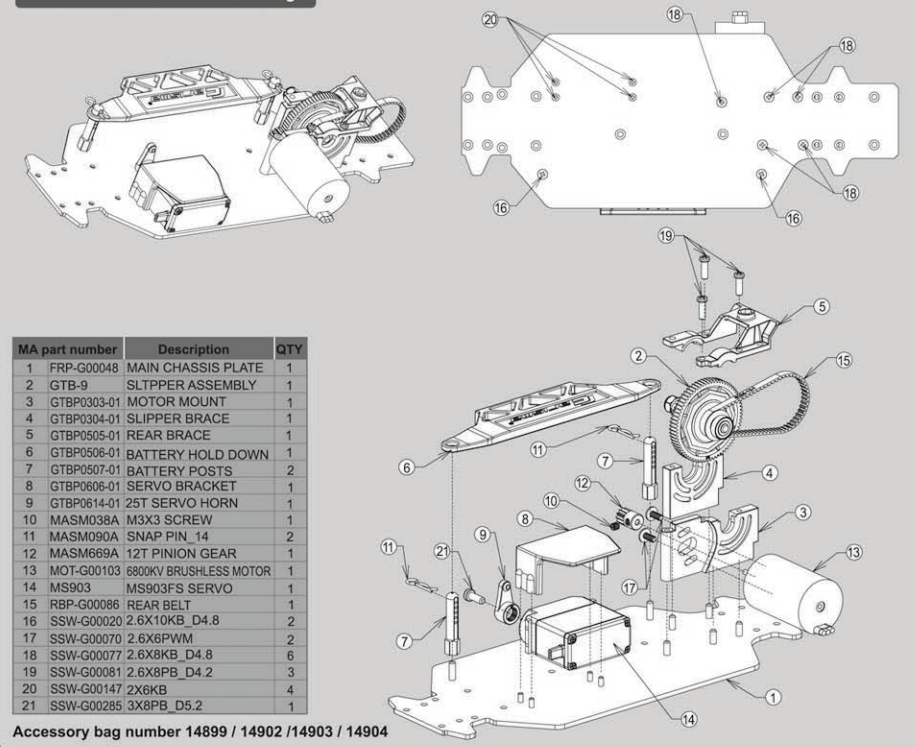

Main Chassis Assembly

MA part number	Description	QTY
1	FRP-G00048	1
2	GTB-9	1
3	GTBP0303-01	1
4	GTBP0304-01	1
5	GTBP0505-01	1
6	GTBP0506-01	1
7	GTBP0507-01	2
8	GTBP0606-01	1
9	GTBP0614-01	1
10	MASM038A	1
11	MASM090A	2
12	MASM669A	1
13	MOT-G00103	1
14	MS903	1
15	RBP-G00086	1
16	SSW-G00020	2
17	SSW-G00070	2
18	SSW-G00077	6
19	SSW-G00081	3
20	SSW-G00147	4
21	SSW-G00285	1

Accessory bag number 14899 / 14902 / 14903 / 14904