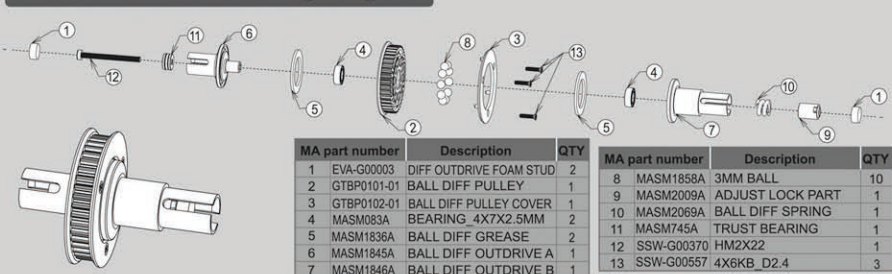

Exploded View

56268 GTB

1:16 SCALE BELT DRIVE 4WD

ROLLING CHASSIS KIT

56268 GTB

Required Separately (Not included in this kit)

Motor

Servo

Radio

Receiver

Battery

Turnbuckle Assembly

MA part number	Description	QTY	
1	GT14BP0807-01	BALL CUP	2
2	GTBP0201-01	GTB BALL CUPS	6
3	MASM1446A	M3 X 13MM TIE ROD	1
4	MASM1703A	TURNBUCKLE	3
5	ME017A	BALL_3.9 BALL	2

Recommended Length
Accessory bag number 14764

Main Drive Shaft / Slipper Unit Assembly Diagram

MA part number	Description	QTY	MA part number	Description	QTY	
1	GT14BP0706-01	1	8	MASM1982A	SLIPPER SHAFT	1
2	GTBP0104-01	2	9	MASM1983A	SLIPPER PLATE	2
3	GTBP0610-01	1	10	MASM1987A	SLIPPER SHAFT	1
4	MASM035A	1	11	MASM270A	BEARING K-7X11X3MM	1
5	MASM083A	1	12	ME014A	PIN_1.5X6.0L	2
6	MASM1011A	1	13	SPC-G00005	SLIPPER SHEET	2
7	MASM1758A	1				

Ball Differential Assembly Diagram

MA part number	Description	QTY	MA part number	Description	QTY	
1	EVA-G00003	2	8	MASM1858A	3MM BALL	10
2	GTBP0101-01	1	9	MASM2009A	ADJUST LOCK PART	1
3	GTBP0102-01	1	10	MASM2069A	BALL DIFF SPRING	1
4	MASM083A	2	11	MASM745A	TRUST BEARING	1
5	MASM1836A	2	12	SSW-G00370	HM2X22	1
6	MASM1845A	1	13	SSW-G00557	4X6KB_D2.4	3
7	MASM1846A	1				