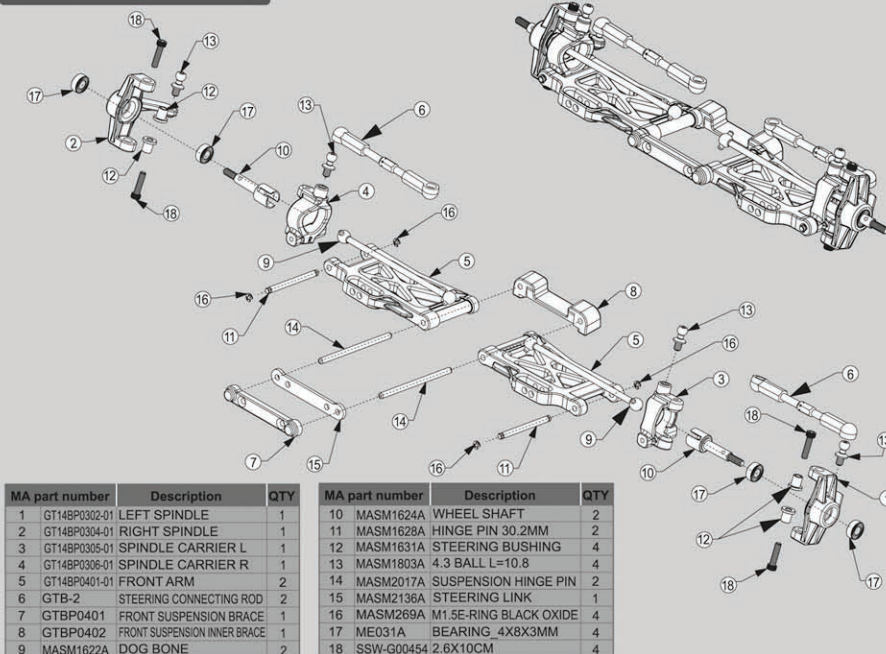

Ball Differential Assembly Diagram

MA part number	Description	QTY	MA part number	Description	QTY	
1	EVA-G00003	2	8	MASM1858A	3MM BALL	10
2	GTBP0101-01	1	9	MASM2009A	ADJUST LOCK PART	1
3	GTBP0102-01	1	10	MASM2069A	BALL DIFF SPRING	1
4	MASM083A	2	11	MASM745A	TRUST BEARING	1
5	MASM1836A	2	12	SSW-G00370	HM2X22	1
6	MASM1845A	1	13	SSW-G00557	4X6KB_D2.4	3
7	MASM1846A	1				

Front and Rear Oil Shock Assembly

MA part number	Description	QTY	MA part number	Description	QTY	
1	GT14BP0801-01	2	11	MASM1685A	REAR SHOCK SHAFT	1
2	GT14BP0802-01	2	12	MASM1686A	SHOCK ADJUSTER COLLAR	2
3	GT14BP0803-01	2	13	MASM1687A	SHOCK BODY TOP	2
4	GT14BP0804-01	2	14	MASM1688A	SHOCK BODY BOTTOM	2
5	GT14BP0805-01	2	15	MASM1733A	FRONT SHOCK SPRING	1
6	GT14BP0806-01	2	16	MASM1736A	REAR SHOCK SPRING	1
7	MASM053A	4	17	MASM457A	O-RING SIZE: (OD)15X(D)13X1MM	2
8	MASM1682A	1	18	RBP-G00010	RUBBER SWITCH	2
9	MASM1683A	1	19	RBP-G00014	O RING ID2.9*1.78MM	4
10	MASM1684A	1				

Front Wheel Assembly

MA part number	Description	QTY
1	EVA-G00117	1
2	GT14BP0201WH-01	1
3	GT14BP0201WB-01	1

Accessory bag number 14679 / 14838

Rear Wheel Assembly

MA part number	Description	QTY
1	EVA-G00118	1
2	GT14BP0202WH-01	1
3	GT14BP0202WB-01	1

Accessory bag number 14679 / 14839

Front Arms Assembly

MA part number	Description	QTY	MA part number	Description	QTY	
1	GT14BP0302-01	1	10	MASM1624A	WHEEL SHAFT	2
2	GT14BP0304-01	1	11	MASM1628A	HINGE PIN 30.2MM	2
3	GT14BP0305-01	1	12	MASM1631A	STEERING BUSHING	4
4	GT14BP0306-01	1	13	MASM1803A	4.3 BALL L=10.8	4
5	GT14BP0401-01	2	14	MASM2017A	SUSPENSION HINGE PIN	2
6	GTB-2	2	15	MASM2136A	STEERING LINK	1
7	GTBP0401	1	16	MASM269A	M1.5E-RING BLACK OXIDE	4
8	GTBP0402	1	17	ME031A	BEARING_4X8X3MM	4
9	MASM1622A	2	18	SSW-G00454	2.6X10CM	4