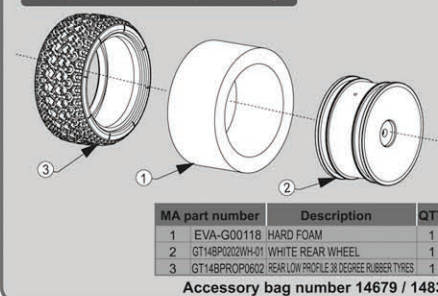

Rear Wheel Assembly

MA part number	Description	QTY
1	EVA-G00118	1
2	GT14BP0202WH-01	1
3	GT14BP0202WB-01	1

Accessory bag number 14679 / 14839