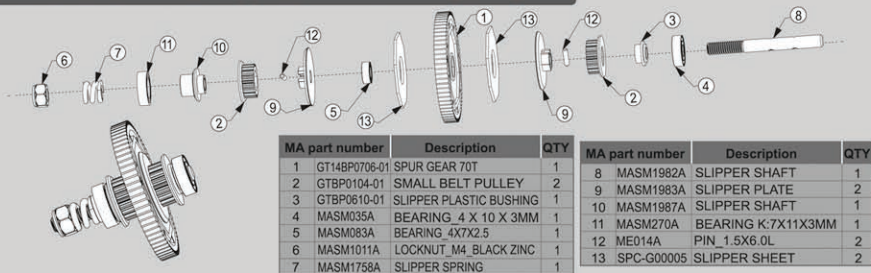

Exploded View

56268 GTB

1:16 SCALE BELT DRIVE 4WD

ROLLING CHASSIS KIT

56268 GTB

Required Separately (Not included in this kit)

Motor

Servo

Radio

Receiver

Battery

Turnbuckle Assembly

MA part number	Description	QTY	
1	GT14BP0807-01	BALL CUP	2
2	GTBP0201-01	GTB BALL CUPS	6
3	MASM1446A	M3 X 13MM TIE ROD	1
4	MASM1703A	TURNBUCKLE	3
5	ME017A	BALL_3.9 BALL	2

Recommended Length
Accessory bag number 14764

Main Drive Shaft / Slipper Unit Assembly Diagram

MA part number	Description	QTY	MA part number	Description	QTY	
1	GT14BP0706-01	1	8	MASM1982A	SLIPPER SHAFT	1
2	GTBP0104-01	2	9	MASM1983A	SLIPPER PLATE	2
3	GTBP0610-01	1	10	MASM1987A	SLIPPER SHAFT	1
4	MASM035A	1	11	MASM270A	BEARING K-7X11X3MM	1
5	MASM083A	1	12	ME014A	PIN_1.5X6.0L	2
6	MASM1011A	1	13	SPC-G00005	SLIPPER SHEET	2
7	MASM1758A	1				

Ball Differential Assembly Diagram

MA part number	Description	QTY	MA part number	Description	QTY	
1	EVA-G00003	2	8	MASM1858A	3MM BALL	10
2	GTBP0101-01	1	9	MASM2009A	ADJUST LOCK PART	1
3	GTBP0102-01	1	10	MASM2069A	BALL DIFF SPRING	1
4	MASM083A	2	11	MASM745A	TRUST BEARING	1
5	MASM1836A	2	12	SSW-G00370	HM2X22	1
6	MASM1845A	1	13	SSW-G00557	4X6KB_D2.4	3
7	MASM1846A	1				