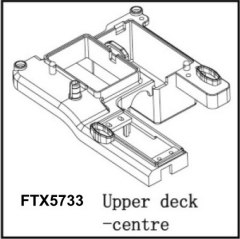

FTX5620 Steering linkage set 2set

FTX5619 Servo saver unit

FTX5607 Upper deck-Fr

FTX5990 Battery case

FTX5991 Switch/switch cover/screw

FTX5734 Receiver case cover Battery case cover

FTX5735 Handle W/Fuel Pipe Hoop

FTX5621 Steering servo horn and linkage 1set

Parts Listing

FTX5738 Steering servo mount-A/B

FTX5733 Upper deck -centre

FTX5737 Upper deck mount 2pcs

FTX5732 Side guard plate-L/R

FTX5736 Throttle servo mount-A/B