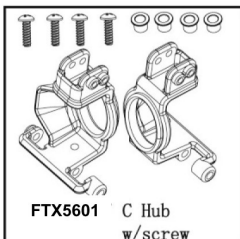

FTX5609 Shock tower

FAST212 Body pin 1.5 6pcs

FTX5613 Upper susp. Arm 2set

FTX5603 Fr. bumper 1pcs

FTX5606 Suspension arm mount 2pcs

FTX5608 Upper susp. arm mount-Fr/Rr

FTBB22 Ball bearing φ6*φ12*4 2pcs

FTX5602 Kunkle arm w/screw

FTBB10 Ball bearing φ10*φ15*4 2pcs

FTX5601 C Hub w/screw

FTX5600 Fr. lower susp. arm-Lf/Rr

* Use for 2 Diff
FTX5622 Transverse driver shaft set 2pcs φ4*87.5mm

FTX5660 Diff. gearbox unit

FTX5617 Anti-roll bar set