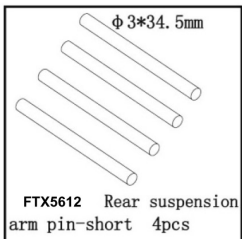

FTX5741 Throttle linkage set

FTX5708 Clutch slice w/spring

FTX5616 Rear hub

FTX5615 Rear lower susp. arm-L/R

FTX5744 Fuel pipe & hoop

FTX5612 Rear suspension arm pin-short 4pcs

Flat cross screw
FTX5935 TPF2.6*10mm 12pcs