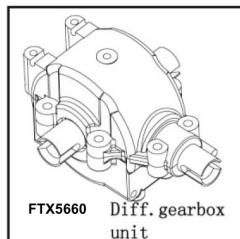

FTX5609 Shock tower

FAST212 Body pin 1.5 6pcs

FTX5613 Upper susp. Arm 2set

FTX5603 Fr. bumper 1pcs

FTX5606 Suspension arm mount 2pcs

FTX5608 Upper susp. arm mount-Fr/Rr

FTBB22 Ball bearing φ6*φ12*4 2pcs

FTX5602 Kunkle arm w/screw

FTBB10 Ball bearing φ10*φ15*4 2pcs

FTX5601 C Hub w/screw

FTX5600 Fr. lower susp. arm-Lf/Rr

* Use for 2 Diff
FTX5622 Transverse driver shaft set 2pcs φ4*87.5mm

FTX5660 Diff. gearbox unit

FTX5617 Anti-roll bar set