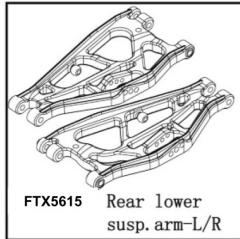

FTX5732 Side guard plate-L/R