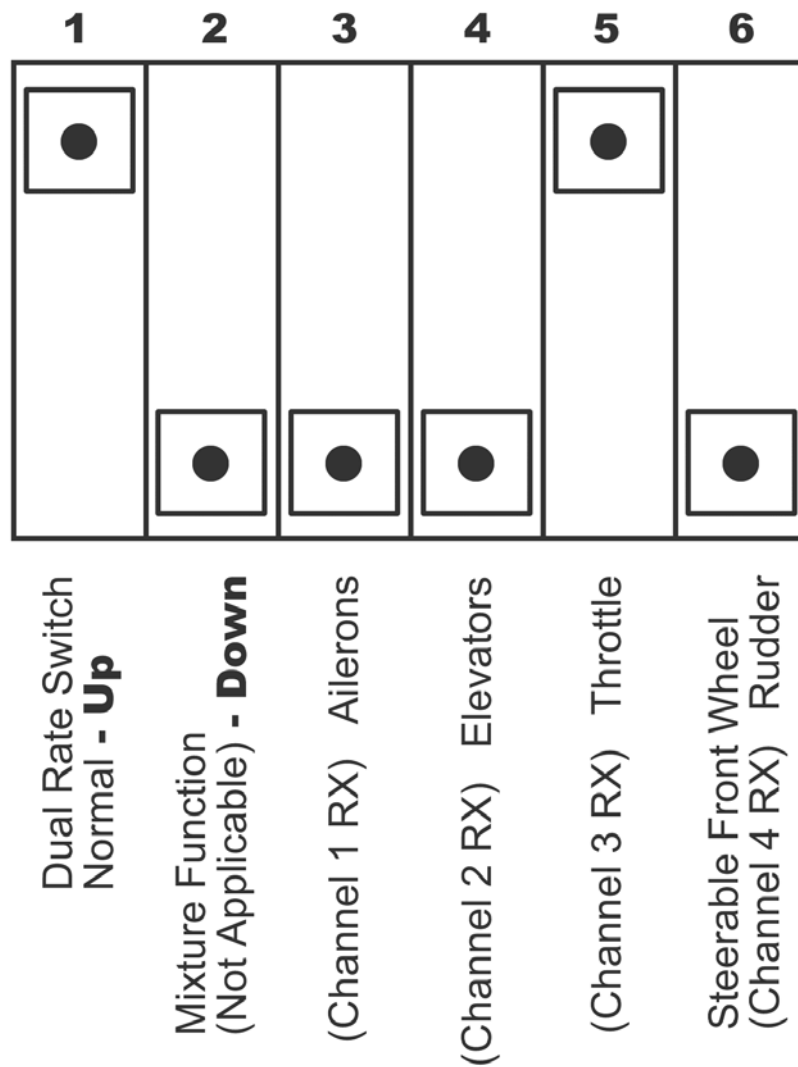

Part No: TGP0001

Top Gun BAE Hawk Ducted Fan Jet

Switch Function – Mode 2 (As supplied with kit)

Please Set Switch Functions to above format prior to first flight. Also ensure, via pre flight check, that all functions perform correctly.