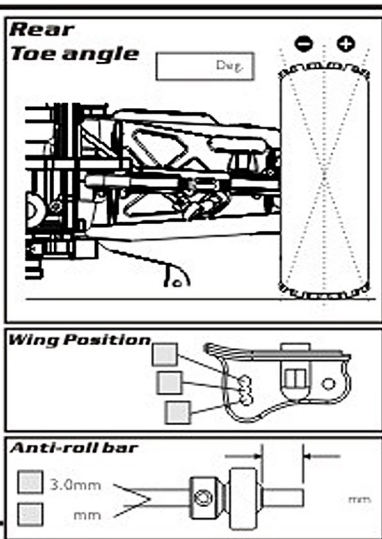

HYPERB

1/8 SCALE PRO RACING BUDDY

PRO

Factory Setup Sheet

Date / /

Driver

Track

Engine	Gasket	mm	Plug	Muffler	Fuel
Clutch ball	13T 14T Other T	Spurgear	T Other T	Shoes	3 4 Spring mm
Diff	Front: LSD Oil #	Center: LSD Oil #	Rear: LSD Oil #		

Notes:

Result	Position	Laps	Time	Fastest Lap
Run				Lap
Qualifier				Lap
				Lap
				Lap
				Lap
Main#				Lap