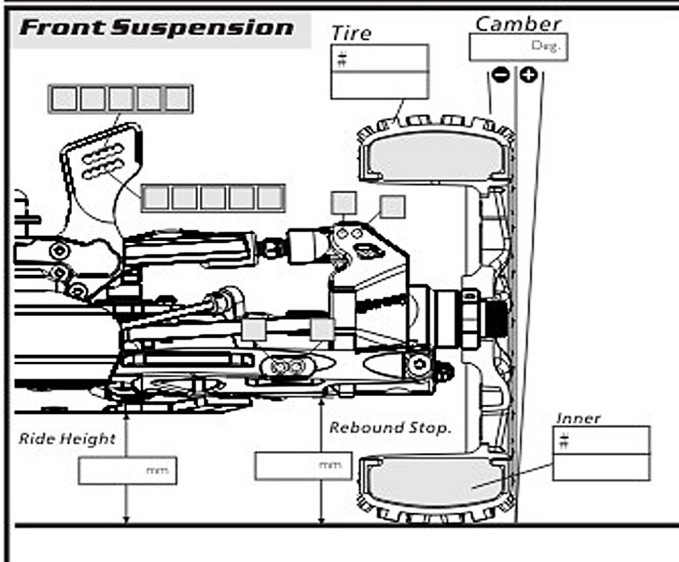

HYPERB

1/8 SCALE PRO RACING BUDDY

PRO

Factory Setup Sheet

Date / /

Driver

Track

Engine	Gasket	mm	Plug	Muffler	Fuel
Clutch ball	13T 14T Other T	Spurgear	T Other T	Shoes	3 4 Spring mm
Diff	Front: LSD Oil #	Center: LSD Oil #	Rear: LSD Oil #		

Notes:

Result	Position	Laps	Time	Fastest Lap
Run				Lap
Qualifier				Lap
				Lap
				Lap
				Lap
Main#				Lap