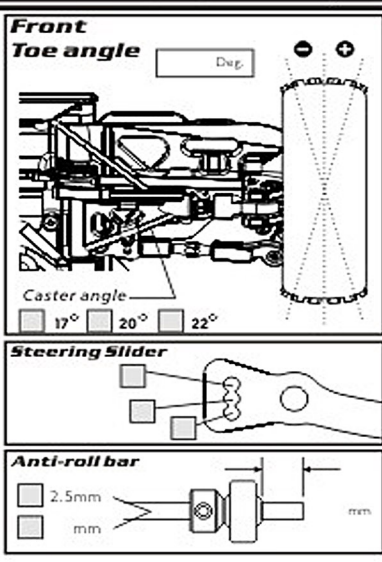

HYPERB

1/8 SCALE PRO RACING BUDDY

PRO

Factory Setup Sheet

Date / /

Driver

Track

Engine	Gasket	mm	Plug	Muffler	Fuel
Clutch ball	13T 14T Other T	Spurgear	T Other T	Shoes	3 4 Spring mm
Diff	Front: LSD Oil #	Center: LSD Oil #	Rear: LSD Oil #		

Notes:

Result	Position	Laps	Time	Fastest Lap
Run				Lap
Qualifier				Lap
				Lap
				Lap
				Lap
Main#				Lap