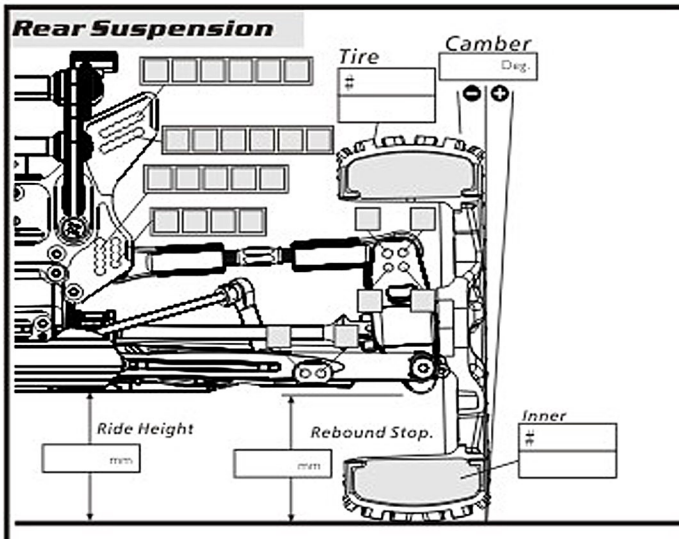

HYPERB

1/8 SCALE PRO RACING BUDDY

PRO

Factory Setup Sheet

Date / /

Driver

Track

Engine	Gasket	mm	Plug	Muffler	Fuel
Clutch ball	13T 14T Other T	Spurgear	T Other T	Shoes	3 4 Spring mm
Diff	Front: LSD Oil #	Center: LSD Oil #	Rear: LSD Oil #		

Notes:

Result	Position	Laps	Time	Fastest Lap
Run				Lap
Qualifier				Lap
				Lap
				Lap
				Lap
Main#				Lap