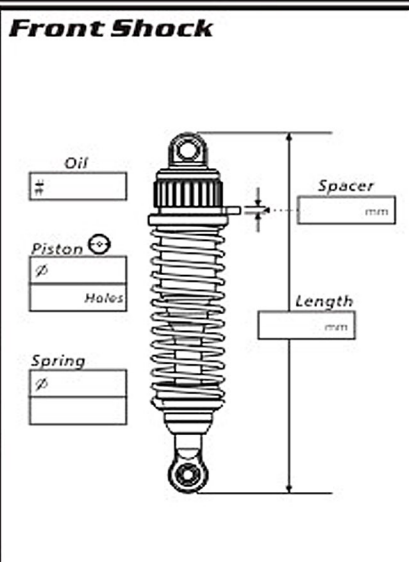

HYPERB

1/8 SCALE PRO RACING BUDDY

PRO

Factory Setup Sheet

Date / /

Driver

Track

Engine	Gasket	mm	Plug	Muffler	Fuel
Clutch ball	13T 14T Other T	Spurgear	T Other T	Shoes	3 4 Spring mm
Diff	Front: LSD Oil #	Center: LSD Oil #	Rear: LSD Oil #		

Notes:

Result	Position	Laps	Time	Fastest Lap
Run				Lap
Qualifier				Lap
				Lap
				Lap
				Lap
Main#				Lap