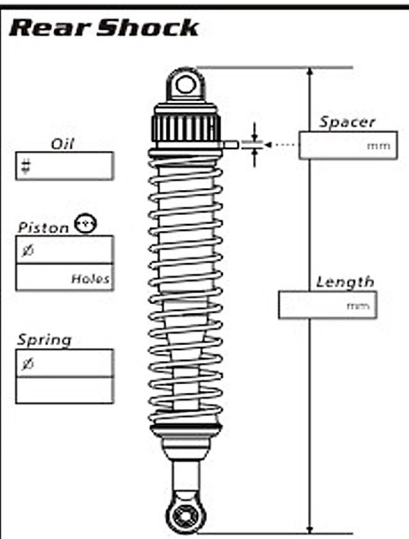

HYPERB

1/8 SCALE PRO RACING BUDDY

PRO

Factory Setup Sheet

Date / /

Driver

Track

Engine	Gasket	mm	Plug	Muffler	Fuel
Clutch ball	13T 14T Other T	Spurgear	T Other T	Shoes	3 4 Spring mm
Diff	Front: LSD Oil #	Center: LSD Oil #	Rear: LSD Oil #		