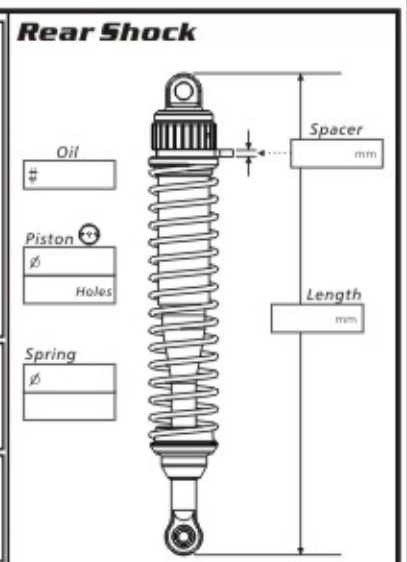

HYPER 8

1/8 SCALE PRO RACING BUDDY

Factory Setup Sheet PRO Track

Date / /

Driver

Engine	Gasket	mm	Plug	Muffler	Fuel						
Clutch ball	13T	14T	Other T	Spur gear	T	Other T	Shoes	3	4	Spring	mm
Diff	Front:	LSD	Oil #	Center:	LSD	Oil #	Rear:	LSD	Oil #		