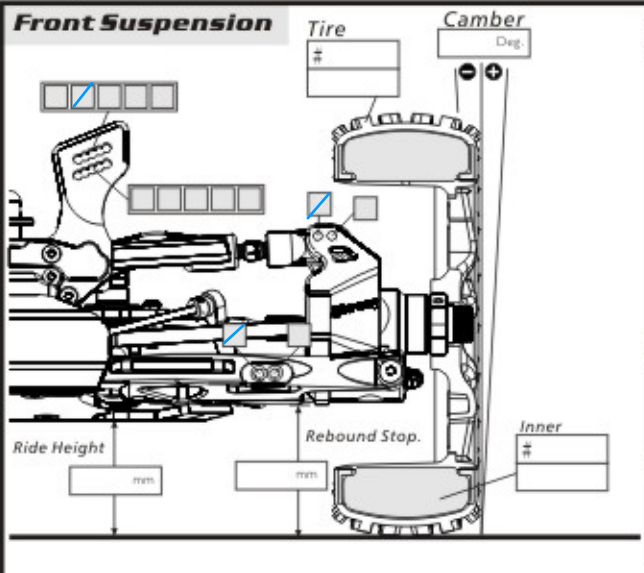

HYPER 8

1/8 SCALE PRO RACING BUDDY

Factory Setup Sheet PRO Track

Date / /

Driver

Engine	Gasket	mm	Plug	Muffler	Fuel						
Clutch ball	13T	14T	Other T	Spur gear	T	Other T	Shoes	3	4	Spring	mm
Diff	Front:	LSD	Oil #	Center:	LSD	Oil #	Rear:	LSD	Oil #		

Notes:

Result	Position	Laps	Time	Fastest Lap
Run				Lap
Qualifier				Lap
				Lap
				Lap
				Lap
Main#				Lap