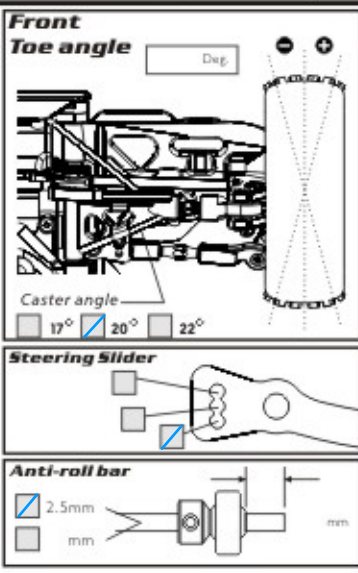

HYPER 8

1/8 SCALE PRO RACING BUDDY

Factory Setup Sheet PRO Track

Date / /

Driver

Engine	Gasket	mm	Plug	Muffler	Fuel						
Clutch ball	13T	14T	Other T	Spur gear	T	Other T	Shoes	3	4	Spring	mm
Diff	Front:	LSD	Oil #	Center:	LSD	Oil #	Rear:	LSD	Oil #		

Notes:

Result	Position	Laps	Time	Fastest Lap
Run				Lap
Qualifier				Lap
				Lap
				Lap
				Lap
Main#				Lap