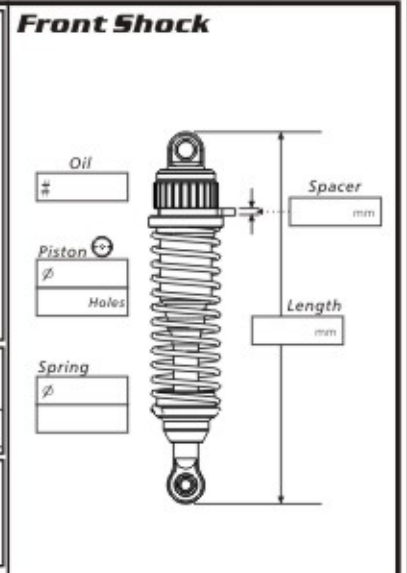

HYPER 8

1/8 SCALE PRO RACING BUDDY

Factory Setup Sheet PRO Track

Date / /

Driver

Engine	Gasket	mm	Plug	Muffler	Fuel						
Clutch ball	13T	14T	Other T	Spur gear	T	Other T	Shoes	3	4	Spring	mm
Diff	Front:	LSD	Oil #	Center:	LSD	Oil #	Rear:	LSD	Oil #		