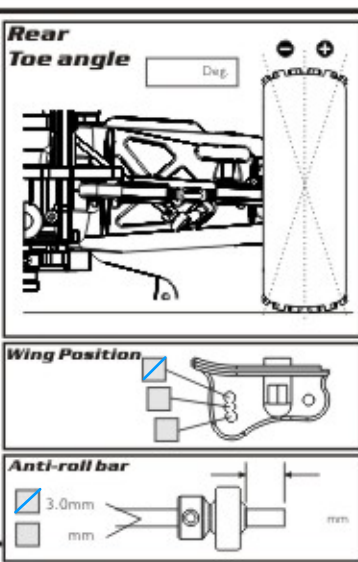

HYPER 8

1/8 SCALE PRO RACING BUDDY

Factory Setup Sheet PRO Track

Date / /

Driver

Engine	Gasket	mm	Plug	Muffler	Fuel						
Clutch ball	13T	14T	Other T	Spur gear	T	Other T	Shoes	3	4	Spring	mm
Diff	Front:	LSD	Oil #	Center:	LSD	Oil #	Rear:	LSD	Oil #		