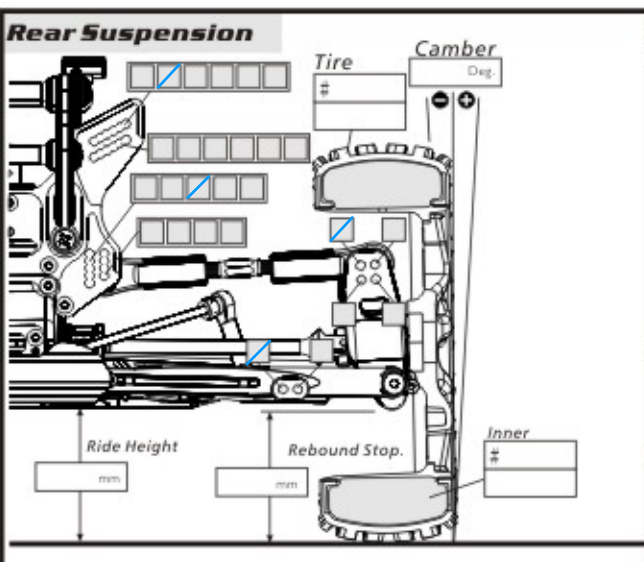

HYPER 8

1/8 SCALE PRO RACING BUDDY

Factory Setup Sheet PRO Track

Date / /

Driver

Engine	Gasket	mm	Plug	Muffler	Fuel						
Clutch ball	13T	14T	Other T	Spur gear	T	Other T	Shoes	3	4	Spring	mm
Diff	Front:	LSD	Oil #	Center:	LSD	Oil #	Rear:	LSD	Oil #		

Notes:

Result	Position	Laps	Time	Fastest Lap
Run				Lap
Qualifier				Lap
				Lap
				Lap
				Lap
Main#				Lap