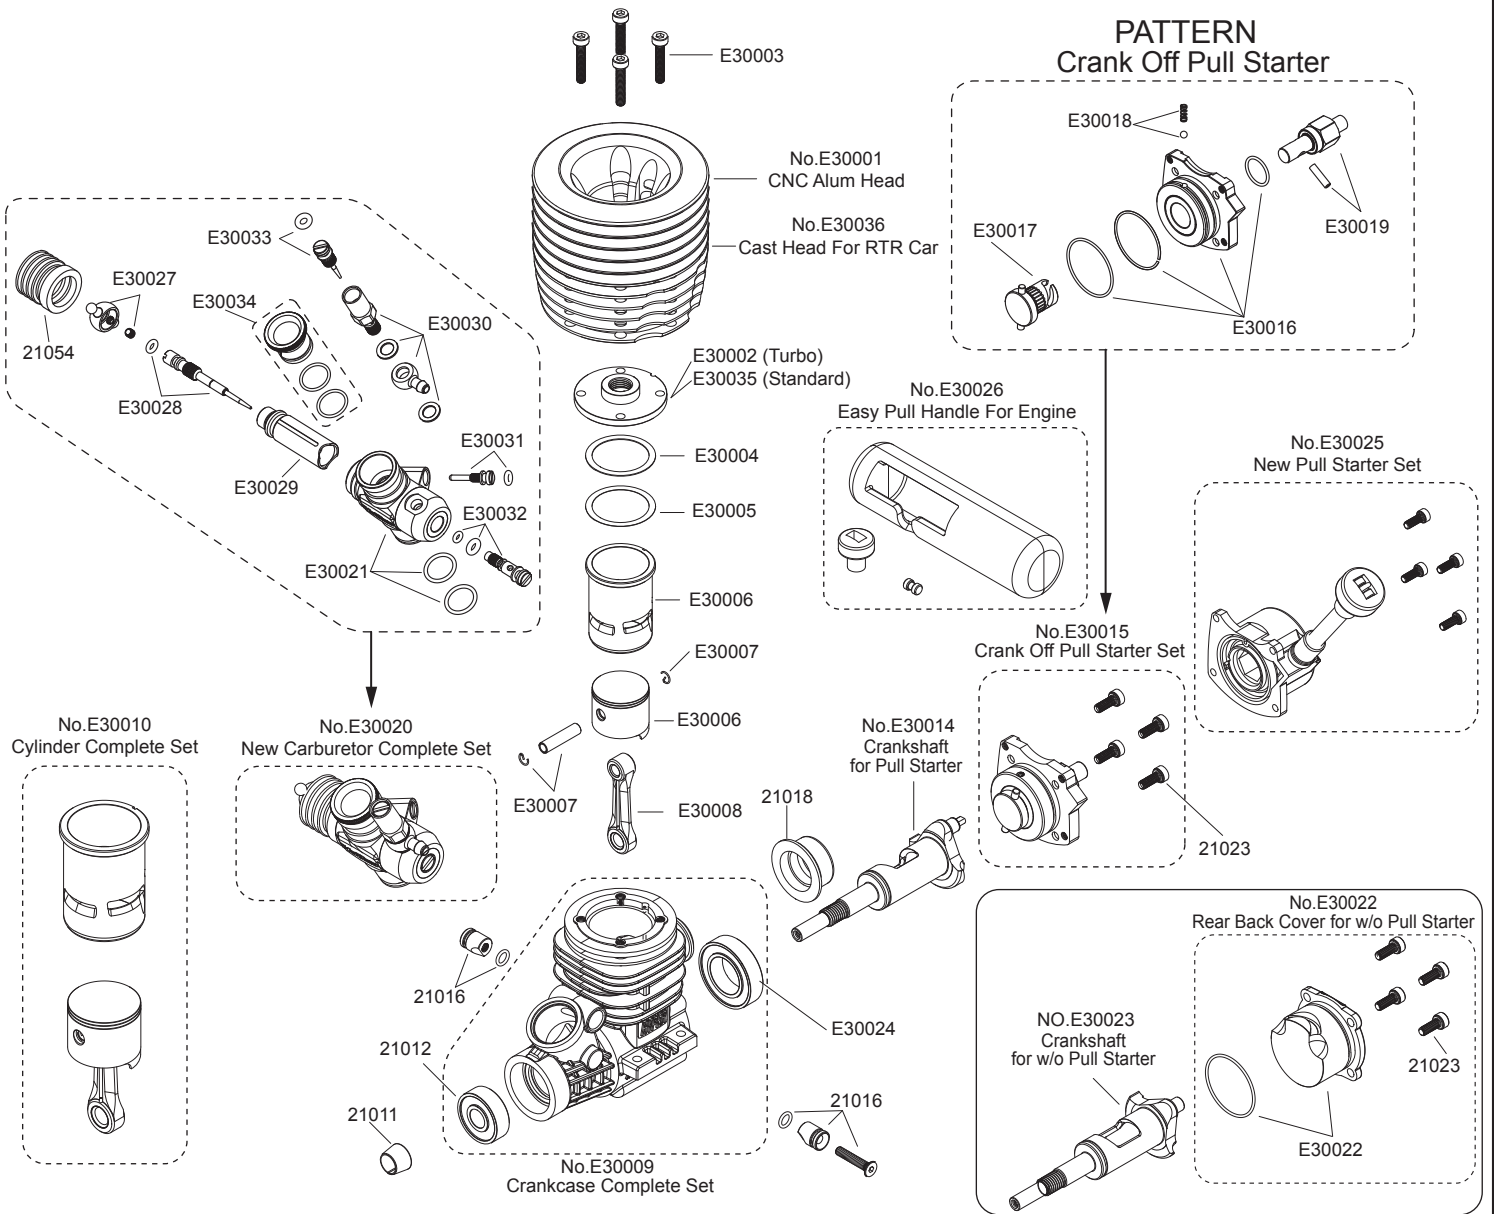

HYPER30

NITRO ENGINE INSTRUCTION

HIGH POWERFUL ENGINE

HYPER30 Engine Parts List

Part No.	Name	Part No.	Name	Part No.	Name
21011	Brass Cone	E30009	H30 Crankcase Complete Set, w/Bearing	E30024	Rear Ball Bearing - 14x25x6 mm
21012	Front Ball Bearing - 7x19x6 mm	E30010	H30 Cylinder Complete Set	E30025	Pull Starter Set
21016	Carburetor Bolt Setting Pin/O-ring	E30011	O-ring Complete Set	E30026	Easy Pull Handle For Engine
21018	Silicone Seal	E30012	Screws Complete Set	E30027	Throttle Rod Nut
21023	Head Cap Screws 3x8 mm for Rear Cover	E30014	Crankshaft for Pull Starter	E30028	Sub Throttle Needle Value
21054	Throttle Silicone Cover	E30015	Crank Off Pull Starter Set	E30029	Carburetor Throttle
E30001	H30 Cylinder Head - CNC Alum	E30016	Rear Alum Mount for Crank Off Pull Starter	E30030	Main Needle Hub Value Set
E30002	H30 Alum Burn Room - Turbo	E30017	Turn Tube for Crank Off Pull Starter	E30031	Throttle Adjustable Screw
E30003	Head Cap Screws 3x16 mm	E30018	Spring & Steel Ball for Crank Off Pull Starter	E30032	Supply Fuel Nozzle
E30004	H30 Head Gasket - Brass 19.4x23.8x0.1 mm	E30019	Turn Axle for Crank Off Pull Starter	E30033	Main Needle Value
E30005	H30 Head Gasket - Alum 19.4x23.8x0.3 mm	E30020	Carburetor Complete Set	E30034	Carburetor Restrictor
E30006	H30 Cylinder Sleeve & Piston	E30021	Carburetor Main Body	E30035	H30 Cylinder Head - Cast for RTR Car
E30007	H30 Piston Pin & "G" Clips	E30022	Rear Back Cover for Without Pull Starter	E30036	H30 Alum Burn Room - Standard
E30008	H30 Connecting Rod	E30023	Crankshaft for Without Pull Starter		