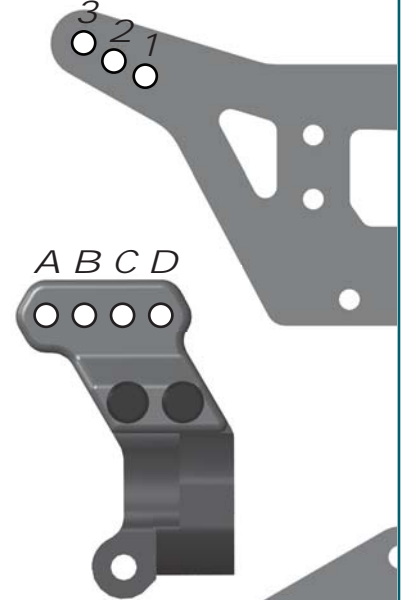

Setup Sheet

Front Suspension

Anti Roll Bar:

- 0.047" Black
 0.055" Silver
 None

Bumpsteer Washer: _____

Camber: _____

Toe: _____

Ride Height: _____

Steering rack Washer: _____

Washers: _____

Steering Rack: Kit Option: _____

Notes: _____

Rear Suspension

Anti Roll Bar:

- 0.047" Black
 0.055" Silver
 None

Camber: _____

Toe: _____

Ride Height: _____

Anti-Squat: _____

Aluminum

Hub Tower:

- A
 B
 C

Wheelbase:

- Long
 Medium
 Short