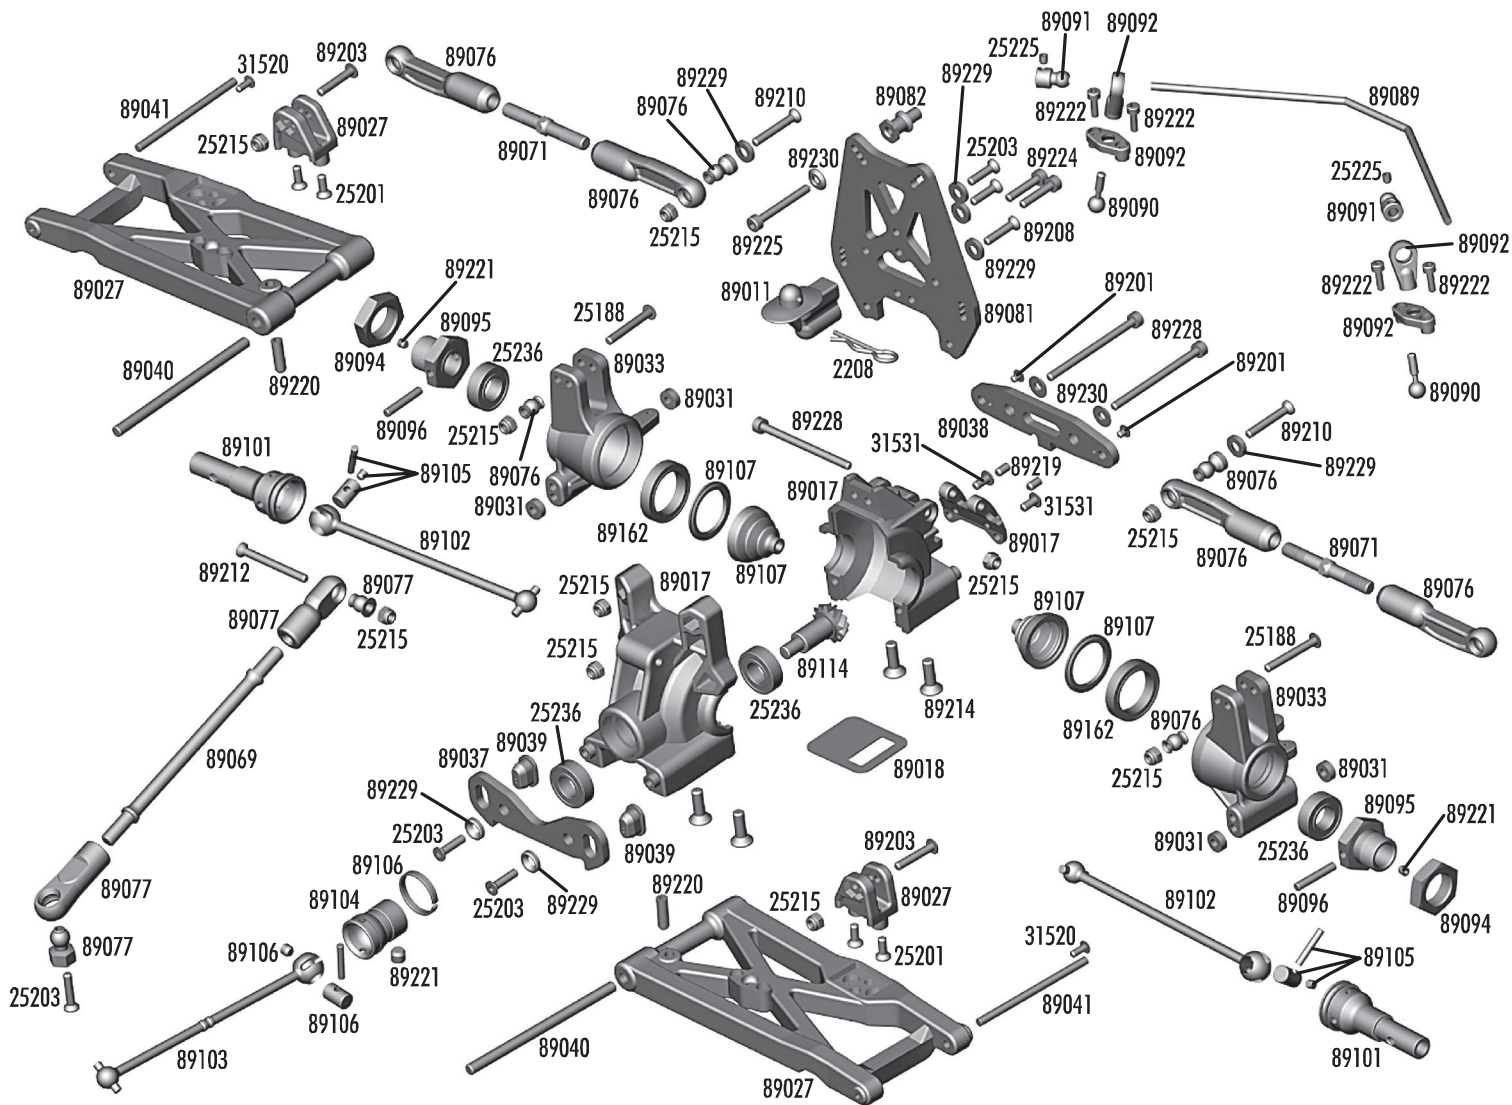

:: Exploded View - Rear End

Part #	Description	Qty	Part #	Description	Qty
2208	Large Hood Pins	6	89091	Anti-Roll Bar Socket Joint	Set
25188	3x20mm BHCS	20	89092	Anti-Roll Bar Pivot Retainers/Eyelets	Set
25201	3x8mm FHCS	20	89094	Wheel Hex Nuts	2
25203	3x12mm FHCS	20	89095	Wheel Hex	2
25215	M3 Locknut	20	89096	Wheel Hex Pins	4
25225	3x3mm Setscrew	20	89101	CVA Axle, rear	2
25236	8x16x5 Bearings	2	89102	CVA Bone, front/rear	2
31520	2.5x6mm BHCS	6	89103	CVA Bone, center	2
31531	3x6mm BHCS	6	89104	CVA Input Shaft U-Joint, center	2
89011	Body Mounts, includes front & rear	Set	89105	CVA Rebuild Kit, front/rear	Set
89017	FR/RR Gearbox	Set	89106	CVA Rebuild Kit, center	Set
89018	Gearbox Gasket	4	89107	CVA Bearing Shield/Boot, rear	2
89027	Lower Arms w/Shock Risers, rear	Set	89114	Diff Pinion Gear	1
89031	Caster/Hub Spacers	Set	89162	15x21x4 Bearing	2
89033	Hub Carrier	Pr.	89201	2.5x3mm BHCS	10
89037	Arm Mount C	1	89203	3x16mm BHCS	10
89038	Arm Mount D	1	89210	3x20mm FHCS	10
89039	Hinge Pin Bushings, includes 1 dot, 2 dot & 3 dot	Set	89212	3x30mm FHCS	10
89040	Inner Hinge Pins	Set	89214	4x12mm FHCS	10
89041	Outer Hinge Pins	Set	89219	3x5mm Setscrew	10
89069	Chassis Brace Set, rear	Set	89220	4x12mm Setscrew	10
89071	Turnbuckles, 5mm	Pr.	89221	5x4mm Setscrew	10
89076	Camber Rod Ends	Set	89222	2.5x8mm SHCS	10
89077	Chassis Brace Rod Ends	Set	89224	3x16mm SHCS	10
89081	Shock Tower, rear	1	89225	3x24mm SHCS	10
89082	Shock Standoffs	4	89228	3x40mm SHCS	10
89089	Anti-Roll Bar, 2.8mm	1	89229	Blue Countersunk Washers	10
89090	Anti-Roll Bar Ball Joint	4	89230	Silver Cone Washers	10