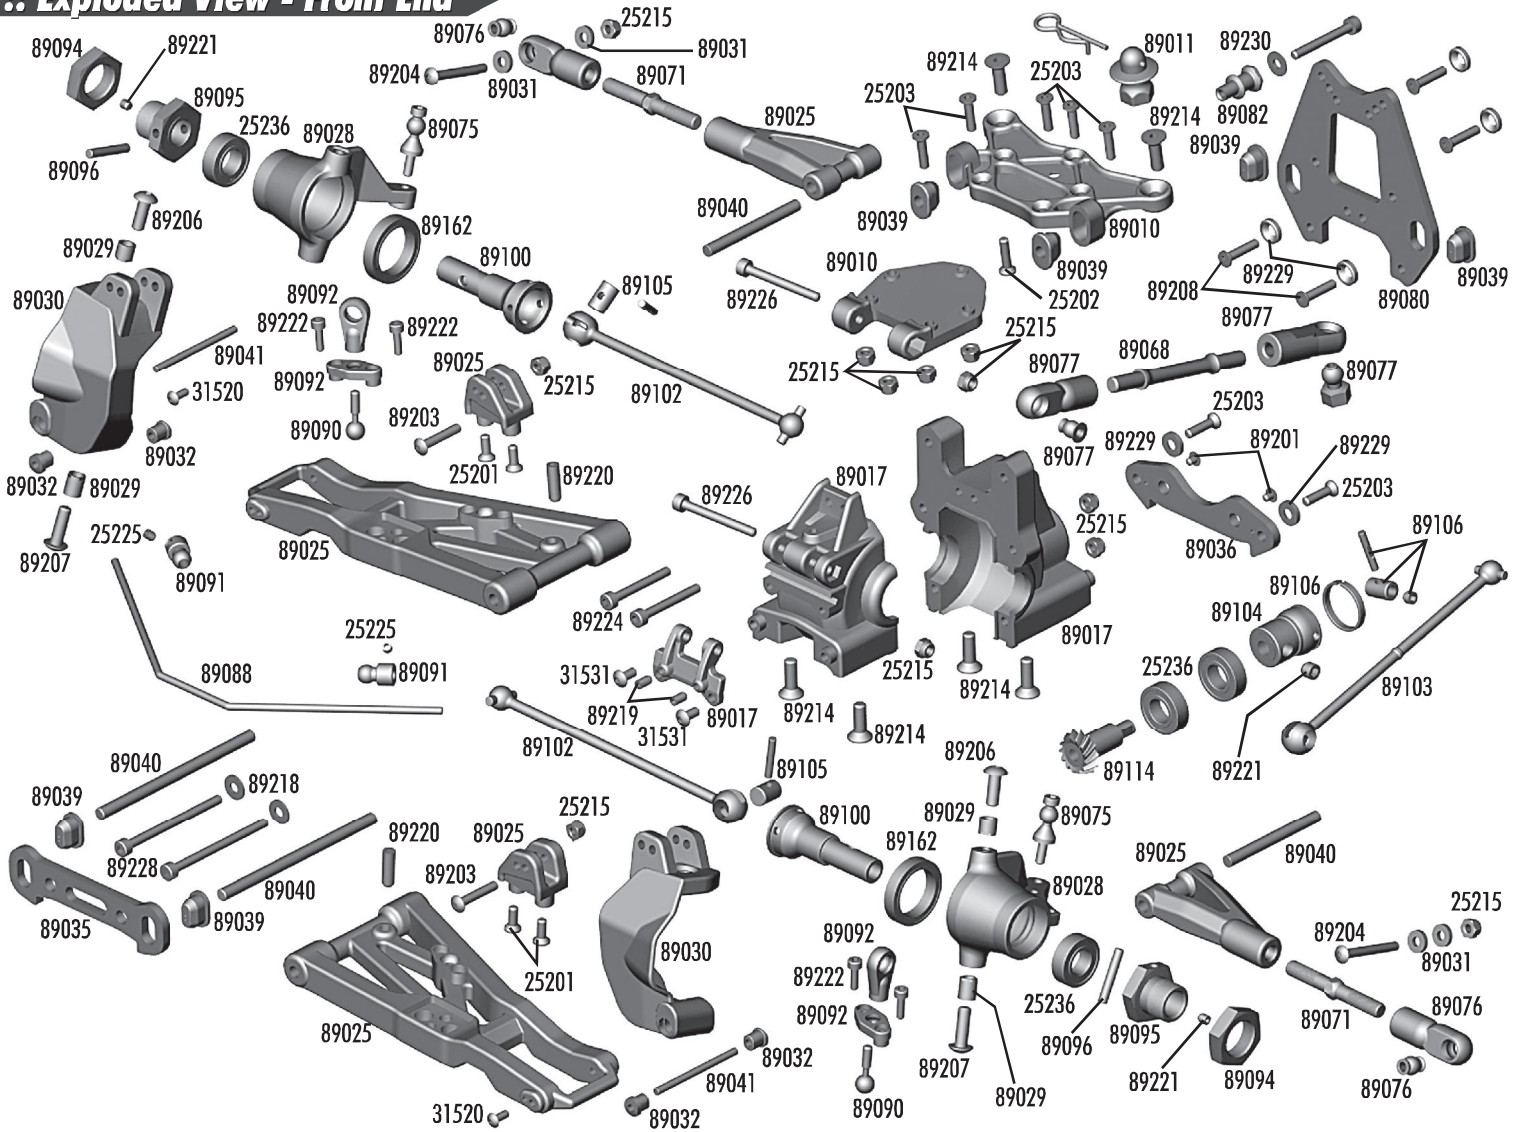

# RC8 :: Catalog & Parts Listing

**1/8th Scale Nitro Powered 4WD Racing Buggy**

**:: Exploded View - Front End**

Part #	Description	Qty
25201	M3x8 FHCS	20
25202	M3x10 FHCS	20
25203	M3x12 FHCS	20
25215	M3 Locknut	20
25225	M3x3 Set Screw	20
25236	3x1 6x5 Bearing	2
31520	M2.5x6 BHCS	6
31531	M3x6 BHCS	6
89010	Top Plate, upper and lower	Set
89011	Body Mounts, front and rear	Set
89017	Gearbox, front/rear inboard, swaybar mount, diff gasket	Set
89025	Suspension Arms, front, upper/lower, shock risers	Pr.
89028	Steering Blocks, left/right	Set
89029	Steering Block Bushings, top/bottom with screws	Set
89030	Caster Blocks, 16 degree	Pr.
89031	Caster/Hub Spacers	Set
89032	Caster Angle Bushings, 14/16/18 degrees	Set
89035	Arm Mount A	1
89036	Arm Mount B	1
89039	Hinge Pin Bushings, 1/2/3 dot	Set
89040	Inner Hinge Pins, front, upper/lower	Set
89041	Outer Hinge Pins, front/rear	Set
89068	Chassis Brace Set, front	Set
89071	Camber Turnbuckles, 5mm/38mm	2
89075	Steering Ballstuds	4
89076	Camber Rod Ends, eyelets and ball joints	Set
89077	Chassis Brace Rod Ends, eyelets and ball joints	Set
89080	Shock Tower	1
89082	Shock Standoffs	4
89088	Anti-Roll Bar, 2.5mm, silver	1
89090	Anti-Roll Bar Ball Joint	4