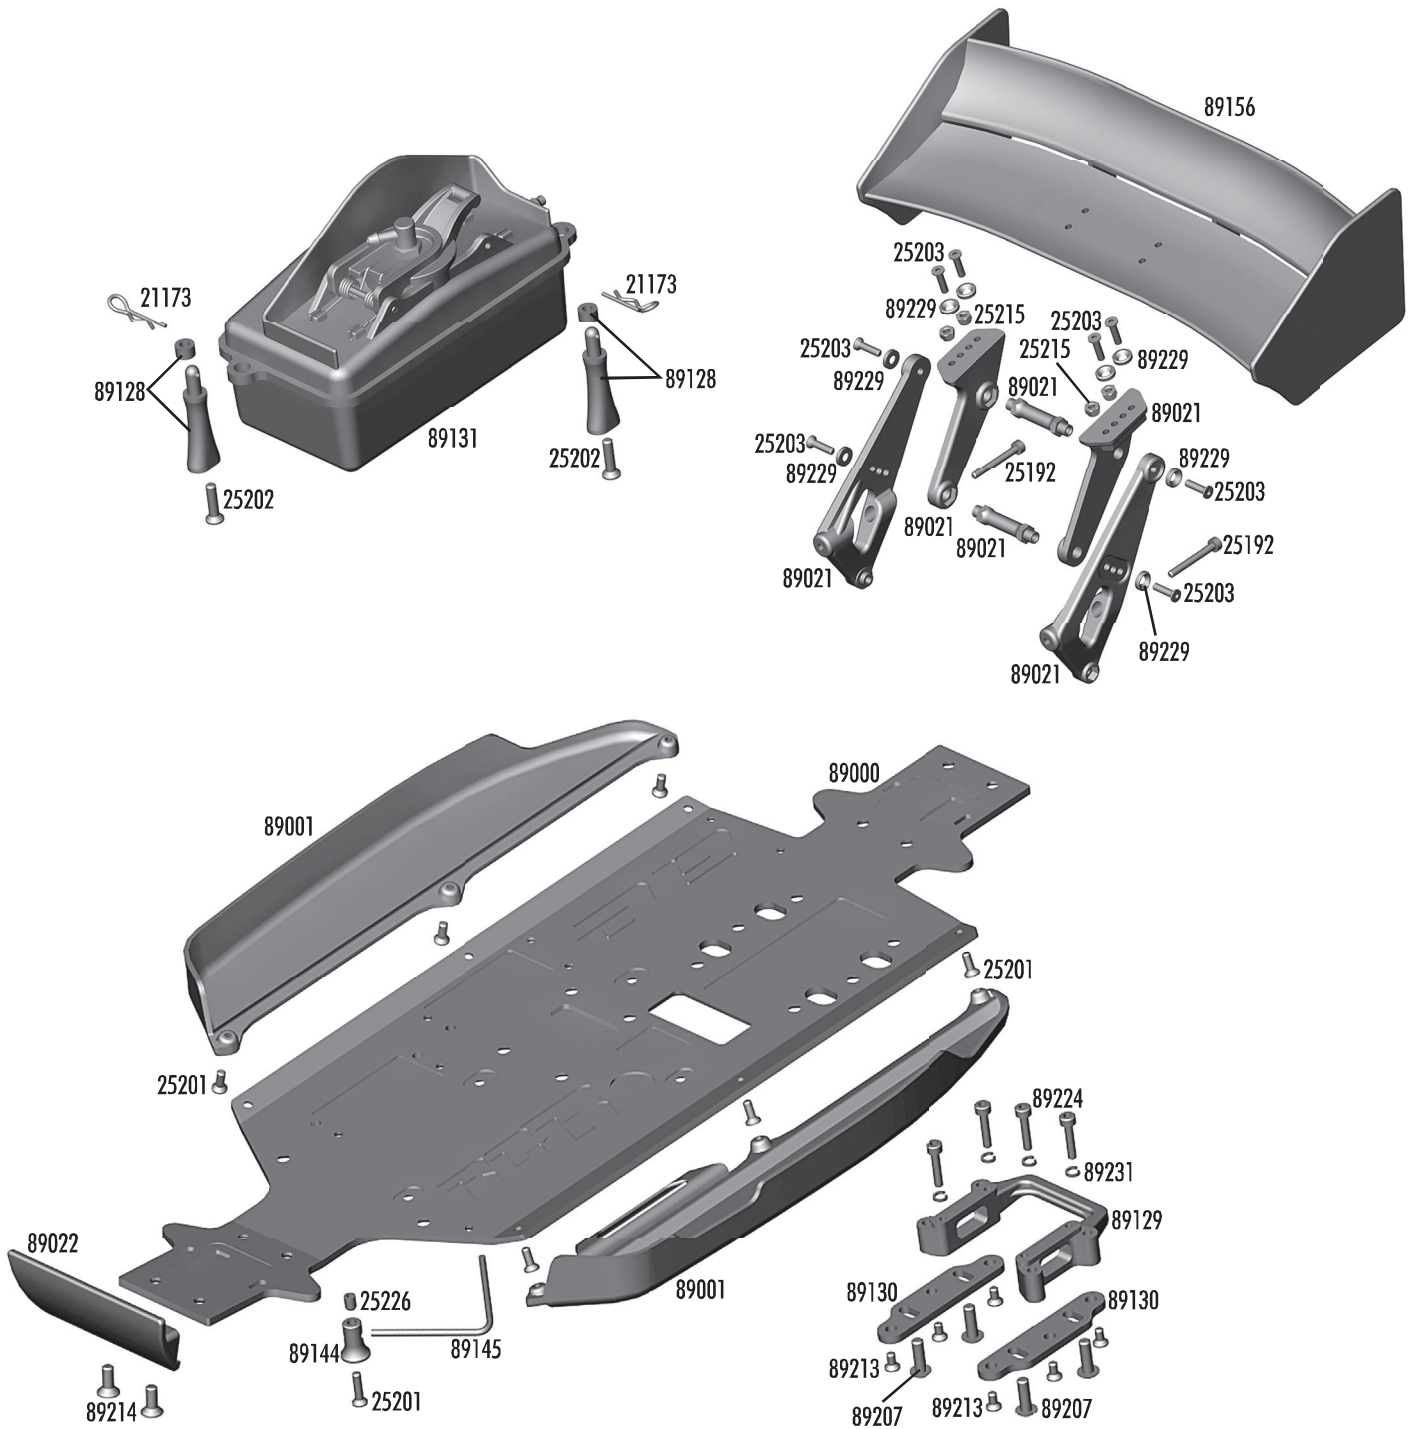

:: Exploded View - Fuel Tank, Chassis & Wing

Part #	Description	Qty	Part #	Description	Qty
21173	Body Clips, small	12	89129	Engine Mount	1
25192	3x10mm SHCS	20	89130	Engine Mount Plates	2
25201	3x8mm FHCS	20	89131	Fuel Tank	1
25202	3x10mm FHCS	20	89144	Pipe Mount	1
25203	3x12mm FHCS	20	89145	Pipe Mount Wire	1
25215	M3 Locknut	20	89156	Wing, black	1
25226	4x5mm Setscrew	20	89207	4x12mm BHCS	10
89000	Chassis	1	89213	4x6mm FHCS	10
89001	Side Guard, includes left & right	Pr.	89214	4x12mm FHCS	10
89021	Wing Mount, includes mounts, angle plates & standoffs	Set	89224	3x16mm SHCS	10
89022	Front Bumper	1	89229	Blue Countersunk Washers	10
89128	Fuel Tank Mount, includes mounts, tubing & clips	Set	89231	3mm Lock Washer	10