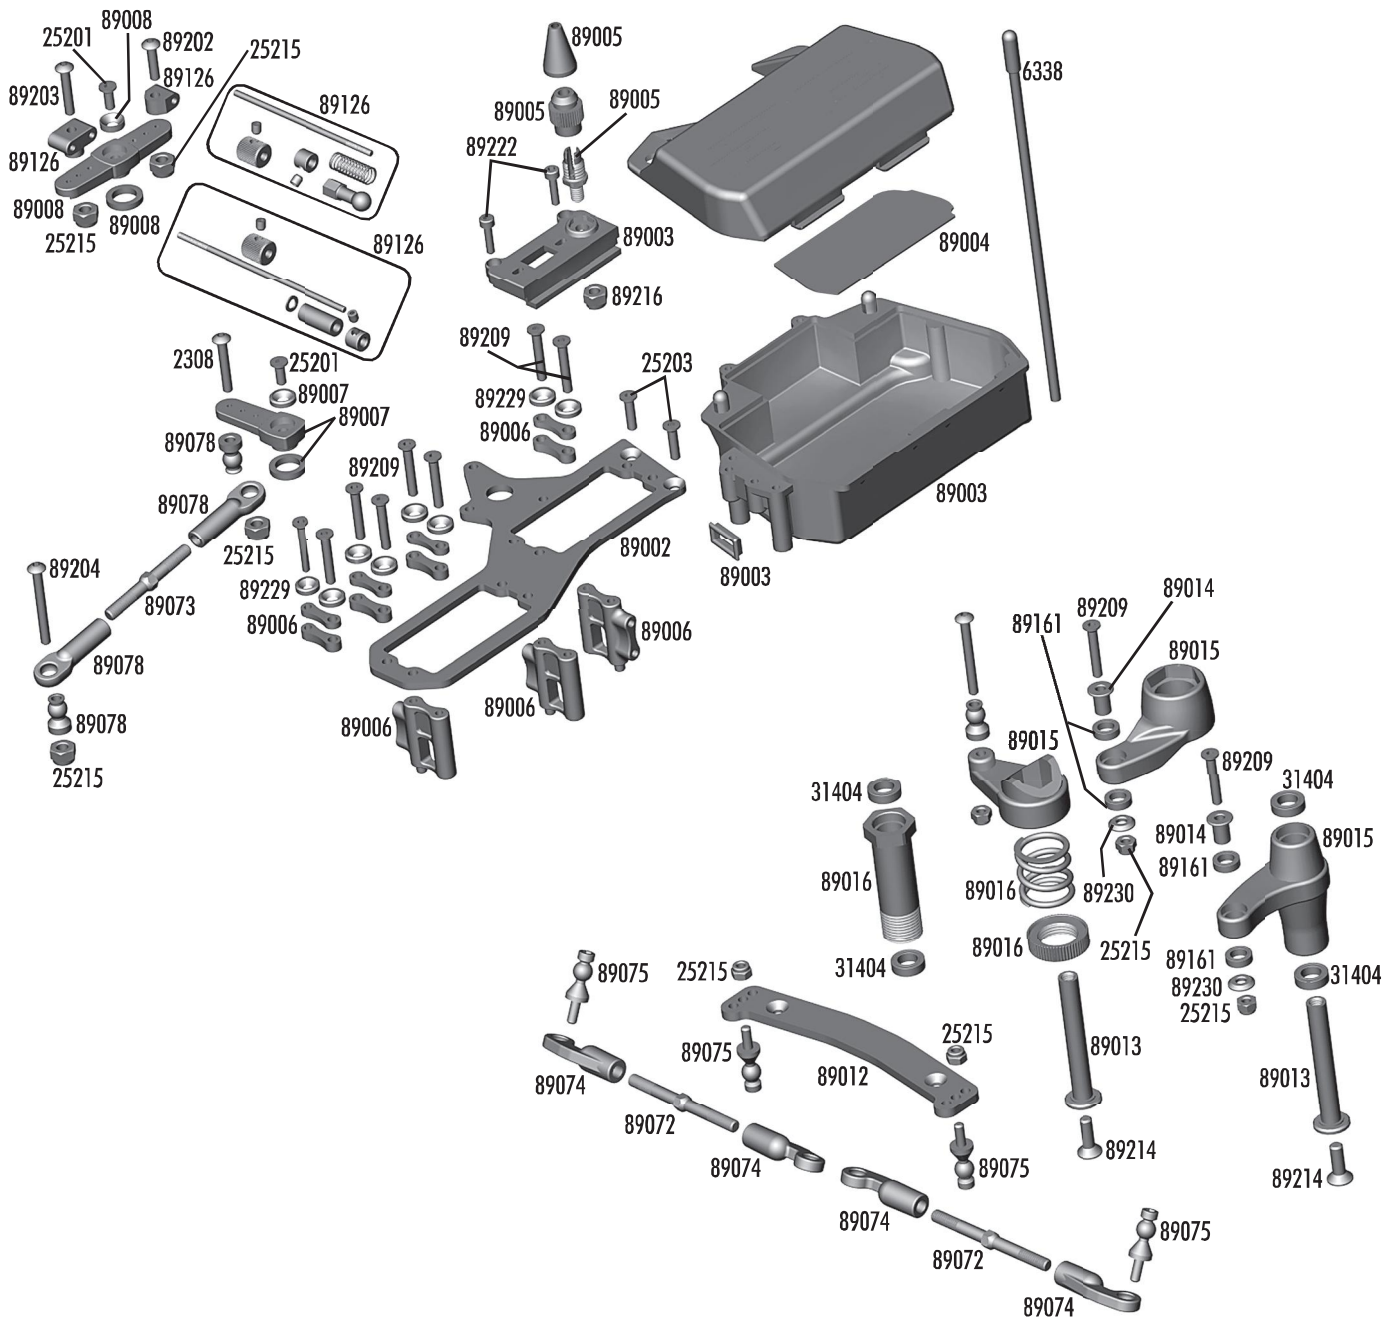

:: Exploded View - Radio Tray & Steering

Part #	Description	Qty
2308	3x18mm BHCS	6
6338	Antenna Tube, 12", black	1
25201	3x8mm FHCS	20
25203	3x12mm FHCS	20
25215	M3 Locknut	20
31404	6x10mm Bearing	2
89002	Radio Tray, carbon fiber	1
89003	Receiver/Battery Box, includes foam pads	Set
89004	Receiver Box Pads, includes 1 top & 1 bottom	Set
89005	Antenna Mount	Set
89006	Servo Mounts/Spacers	Set
89007	Steering Servo Horns, includes horn rings	Set
89008	Throttle Servo Horns, includes horn rings	Set
89012	Steering Rack, carbon fiber	1
89013	Steering Post	2
89014	Steering Rack Post	2
89015	Bellcranks & Servo Servo Plastic	Set
89016	Servo Saver Spring, Bolt and Retainer	Set

Part #	Description	Qty
89072	Steering Turnbuckles, 4mm/42mm	2
89073	Servo Turnbuckle, 4mm/32mm	1
89074	Steering Rod Ends	4
89075	Steering Ballstuds	4
89078	Servo Link Rod Ends, includes eyelets and ball joints	Set
89126	Brake/Throttle Linkage	Set
89161	Steering Bearing Set	Set
89202	3x12mm BHCS	10
89203	3x16mm BHCS	10
89204	3x24mm BHCS	10
89209	3x18mm FHCS	10
89214	4x12mm FHCS	10
89216	M4 Locknut	10
89222	2.5x8mm SHCS	10
89229	Blue Countersunk Washers	10
89230	Silver Cone Washers	10