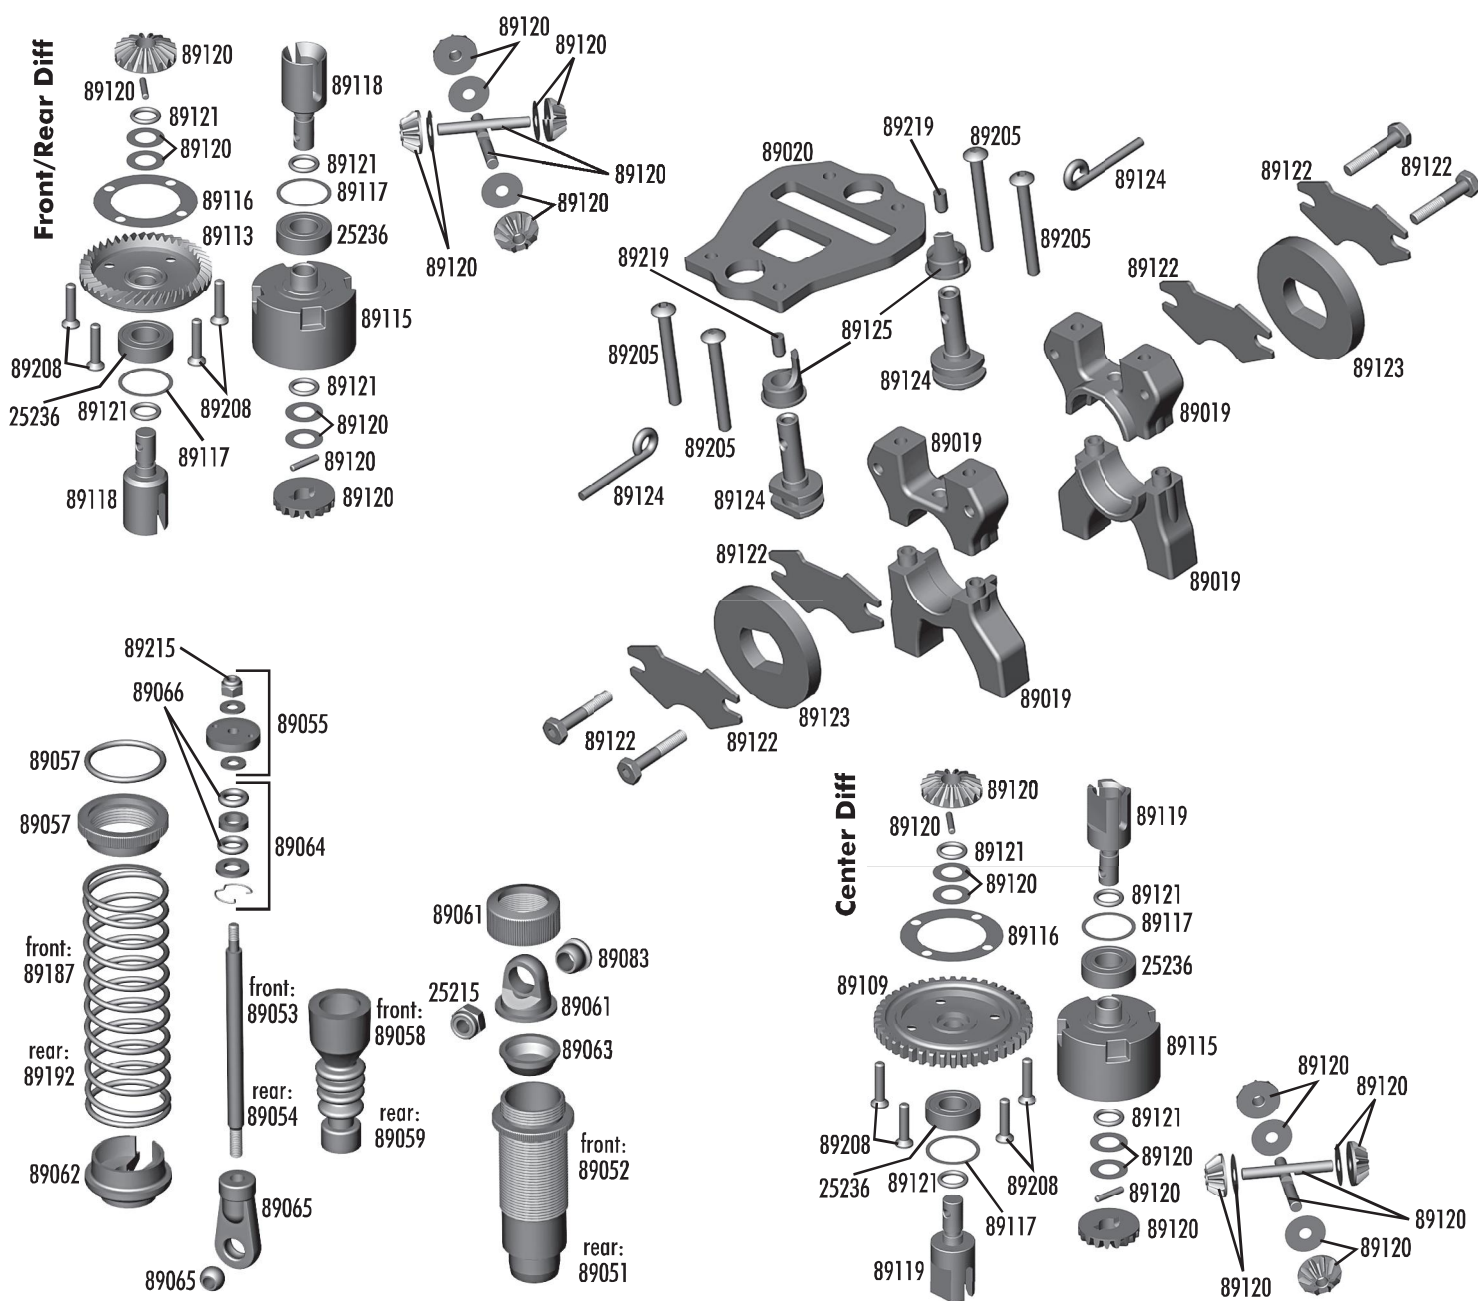

:: Exploded View - Diffs / Center Bulkhead / Shocks

Part #	Description	Qty
25236	8x16x5 Bearing	2
89019	Center Bulkhead	1
89020	Center Bulkhead Top Plate	1
89109	Spur Gear, 44 tooth, includes diff gasket	1
89113	Diff Ring Gear, includes diff gasket	1
89115	Diff Housing	1
89116	Diff Gasket	4
89117	Diff Shims	8
89118	Diff Outdrives	2
89119	Center Diff Outdrives	2
89120	Diff Sun/Planet Gears, includes washers and pins	Set
89121	Diff O-Rings, big and small	Set
89122	Brake Pads, includes bolts	2
89123	Brake Disc	2
89124	Brake Cams/Lever	2
89125	Brake Cam Bushing	2
89205	3x26mm BHCS	10
89208	3x14mm FHCS	10
89219	3x5mm Setscrew	10

Part #	Description	Qty
25215	M3 Locknut	20
89051	Threaded Rear Shock Body, includes threaded shock collar and collar o-ring	Pr.
89052	Threaded Front Shock Body, includes threaded shock collar and collar o-ring	Pr.
89053	Front Shock Shaft, gold, 29mm	2
89054	Rear Shock Shaft, gold, 38mm	2
89055	Shock Piston Set, includes 14, 15, 16	Set
89057	Threaded Shock Collars & O-Rings	2
89058	Shock Boots, front	4
89059	Shock Boots, rear	4
89061	Shock Caps & Retainers	Set
89062	Shock Spring Cup	4
89063	Shock Bladders	8
89064	Shock Rebuild Kit, for 4 shocks	Set
89065	Shock Rod Ends, includes ends and balls	Set
89066	Shock O-Rings	8
89083	Shock Bushings	4
89187	Front Springs, 70 rate	Pr.
89192	Rear Springs, 59 rate	Pr.
89215	Shock Piston Locknut	10