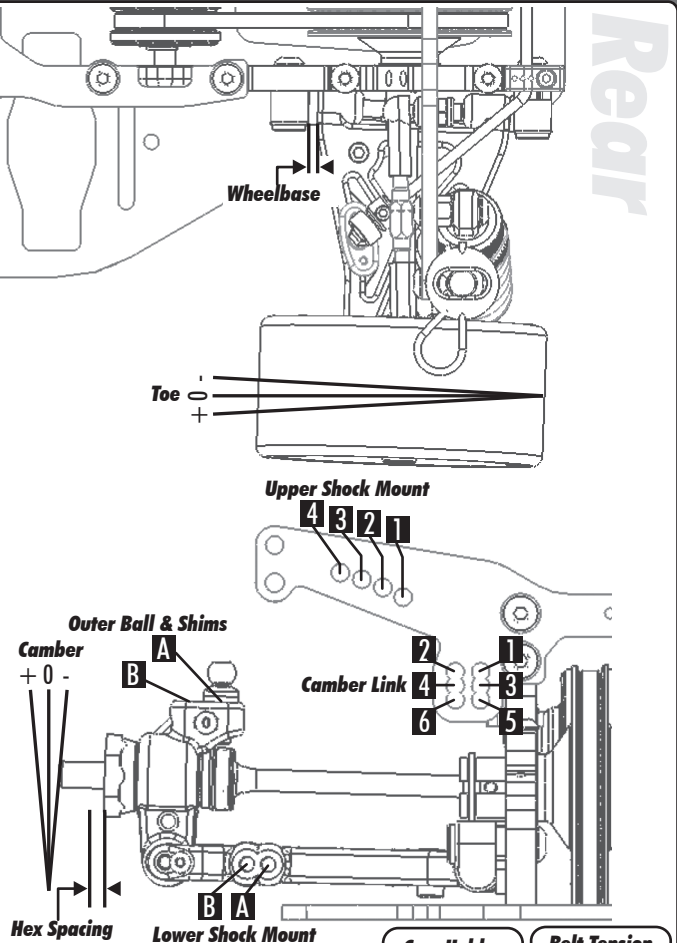

Front	Alignment	Rear
	Ride Height	
	Camber	
	Caster	N/A
N/A	Rear Hub Toe	
	Toe (Total)	
	Hex Spacing	
	Wheelbase	
	Steering Link	N/A
	Bumpsteer	N/A

Notes:

Suspension Geometry	
	Shock Position
	Camber Link Position
	Outer Ball & Shims
	FWD Arm Mount
	FWD Mount Shims
	RWD Arm Mount
	RWD Mount Shims
	Droop
	Anti-Roll Bar

Notes:

Shocks	
	Oil
	Piston
	Rebound
	Spring

Notes:

Differentials	
	Type
	Setting
	Cam Holder
	Belt Tension Number

Notes:

Tires	
	Tire
	Tire Diameter
	Insert & Wheel
	Additive & Amount

Notes:

Chassis	
	Chassis:
	Top Plate:
	Notes:

Transmitter	
	Turning Circle:
	Steering Expo:
	Brake E.P. :
	Throttle Expo:
Speed Control	
	S.C. Type:
	S.C. Settings:

Motor	Gear	Notes
	/	

Body & Wing	Battery