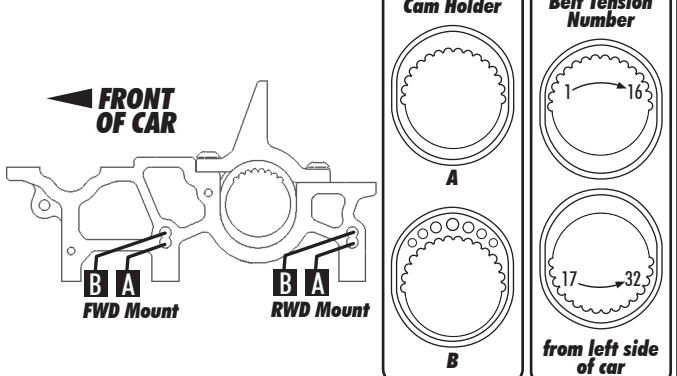

Front	Alignment	Rear
	Ride Height	
	Camber	
	Caster	N/A
N/A	Rear Hub Toe	
	Toe (Total)	
	Hex Spacing	
	Wheelbase	
	Steering Link	N/A
	Bumpsteer	N/A

Notes:

Suspension Geometry	
	Shock Position
	Camber Link Position
	Outer Ball & Shims
	FWD Arm Mount
	FWD Mount Shims
	RWD Arm Mount
	RWD Mount Shims
	Droop
	Anti-Roll Bar

Notes:

Shocks	
	Oil
	Piston
	Rebound
	Spring

Notes:

Differentials	
	Type
	Setting
	Cam Holder
	Belt Tension Number

Notes:

Tires	
	Tire
	Tire Diameter
	Insert & Wheel
	Additive & Amount

Notes:

Chassis	
	Chassis:
	Top Plate:
	Notes:

Transmitter	
	Turning Circle:
	Steering Expo:
	Brake E.P. :
	Throttle Expo:
Speed Control	
	S.C. Type:
	S.C. Settings:

Motor	Gear	Notes
	/	

Body & Wing	Battery