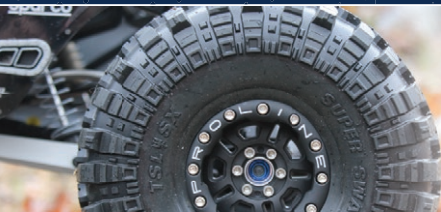

Prime SC 2.2"/3.0" Tire
for SC Trucks Front or Rear
#10113-03 M4 (Super Soft)
#10113-17 MC (Clay)

FaultLine 2.2"
Black/Black Bead-Loc
6-Lug Front or Rear Wheels
for Axial Yeti
#2758-15