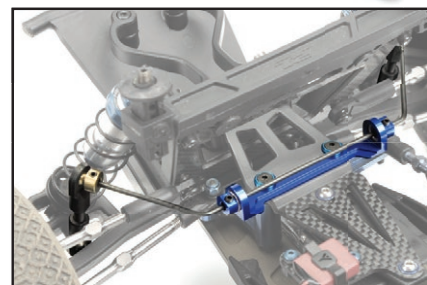

PROLINE

2014 CHAMPIONSHIPS AND AWARDS

PROTOform

IFMAR 1:8 Buggy World Champion	Ty Tessmann	Messina, Italy
ROAR 1:10 4WD Buggy National Champion	Ty Tessmann	Cocoa, FL
ROAR 1:10 2WD Buggy National Champion	Dakotah Phend	Cocoa, FL
ROAR 1:10 2WD Truck National Champion	Dakotah Phend	Cocoa, FL
ROAR 1:8 Buggy National Champion	Ty Tessmann	Hutto, TX
ROAR 1:8 Truggy National Champion	Dakotah Phend	Hutto, TX
ROAR 1:8 E-Buggy National Champion	Dakotah Phend	Porter, TX
ROAR 1:8 E-Truggy National Champion	Dakotah Phend	Porter, TX
ROAR 4WD SC National Champion	Dakotah Phend	Porter, TX
NEO 14 1:8 Buggy Champion	Ty Tessmann	Harper Adams, UK
NEO 14 1:8 E-Buggy Champion	Ty Tessmann	Harper Adams, UK
Silver State Nitro Challenge 1:8 Buggy Champ	Kyle McBride	Las Vegas, NV
Silver State Nitro Challenge 1:8 BTruggy Champ	Drew Moller	Las Vegas, NV
Cactus Classic 1:10 Mod Buggy Champion	Dakotah Phend	Scottsdale, AZ
Cactus Classic Pro-4 SC Champion	Dakotah Phend	Scottsdale, AZ
Australian 1:8 Buggy National Champion	Kyle McBride	Queensland, Australia
Psycho Nitro Blast 1:8 Buggy Champion	Cody King	Unadilla, GA
Psycho Nitro Blast 1:8 Truggy Champion	Adam Drake	Unadilla, GA
The DIRT Nitro Challenge 1:8 Buggy Champion	Ty Tessmann	Phoenix, AZ
The DIRT Nitro Challenge 1:8 Truggy Champion	Ty Tessmann	Phoenix, AZ
Italian Job 1:8 Buggy Champion	Alex Zanchettin	Padova, Italy

IFMAR 1:10 Electric Touring World Champion	Naoto Matsukura	Kissimmee, FL
IFMAR 1:12 On-Road World Champion	Marc Rheinard	Kissimmee, FL
IFMAR 1:10 Nitro Touring World Champion	Alexander Hagberg	Bangkok, Thailand
ETS Series Champion	Ronald Volker	Europe
Reedy 1:10 Electric Touring Champion	Ronald Volker	Aliso Viejo, CA
ENS 1:10 Nitro Touring Series Champion	Eric Dankel	Europe
ENS 1:8 On-Road Series Champion	Simon Kurzbuch	Europe
IIC 1:10 Electric Touring Champion	Ronald Volker	Las Vegas, NV
IIC 1:12 On-Road Champion	Alexander Hagberg	Las Vegas, NV
IIC Formula 1 Champion	Dave Ehrlich	Las Vegas, NV
IIC World GT Champion	Max Kuenning	Las Vegas, NV
Snowbird 1:10 Electric Touring Champion	Paul Lemieux	Kissimmee, FL
Snowbird 1:12 On-Road Champion	Naoto Matsukura	Kissimmee, FL
EFRA Euros 1:10 Electric Touring Champion	Ronald Volker	Madrid, Spain
EFRA Euros 1:12 On-Road Champion	Alexander Hagberg	Scandiano, Italy
EFRA Euros 1:10 Nitro Touring Champion	Robert Pietsch	Valencia, Spain
EFRA Euros 1:8 On-Road Champion	Dario Balestri	Kirchberg, AustriaPa
ROAR Paved 1:10 Electric TC National Champ	Paul Lemieux	Kissimmee, FL
ROAR Carpet 1:10 Electric TC National Champ	Kody Knudtson	Omaha, NE
ROAR Paved :12 On-Road National Champion	Keven Hebert	Omaha, NE
Japan 1:10 Electric Touring National Champion	Naoto Matsukura	Nishiwaki, Japan

RC Car Action Reader's Choice Award Body - Flo-Tek

RC Car Action Reader's Choice Award Tire - Trencher

Big Squid RC Basher of the Year PRO-MT Truck

RC Driver Top Product PRO-MT Truck