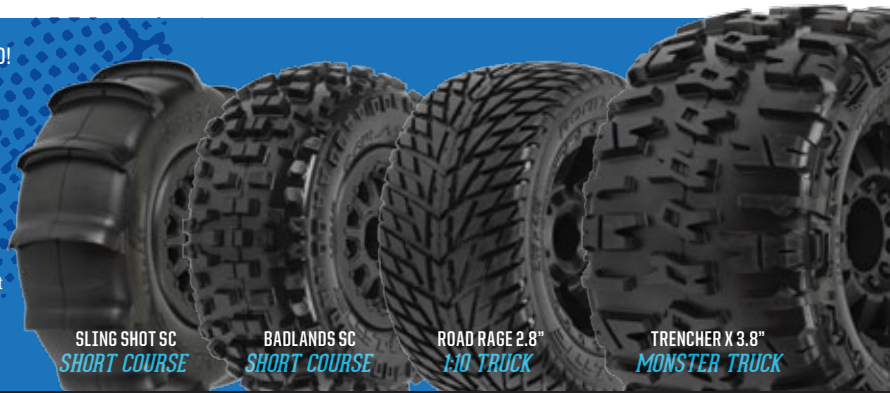

SLING SHOT SC
SHORT COURSE

BADLANDS SC
SHORT COURSE

ROAD RAGE 2.8"
1:10 TRUCK

TRENCHER X 3.8"
MONSTER TRUCK

SCALE ACCESORIES

Highly Detailed Replica Support Equipment • Adds unparalleled realism to your Scale Rock Crawler • Incredible Hand Painted Detail

#6105-00 Scale Nitrous Bottle, Fuel Cell,
Dual Fuel Pumps, Pressure Regulator, Gas Line

#6106-00 Propane Tank, Mini Keg,
Flexible Gas Line, Gas Grill