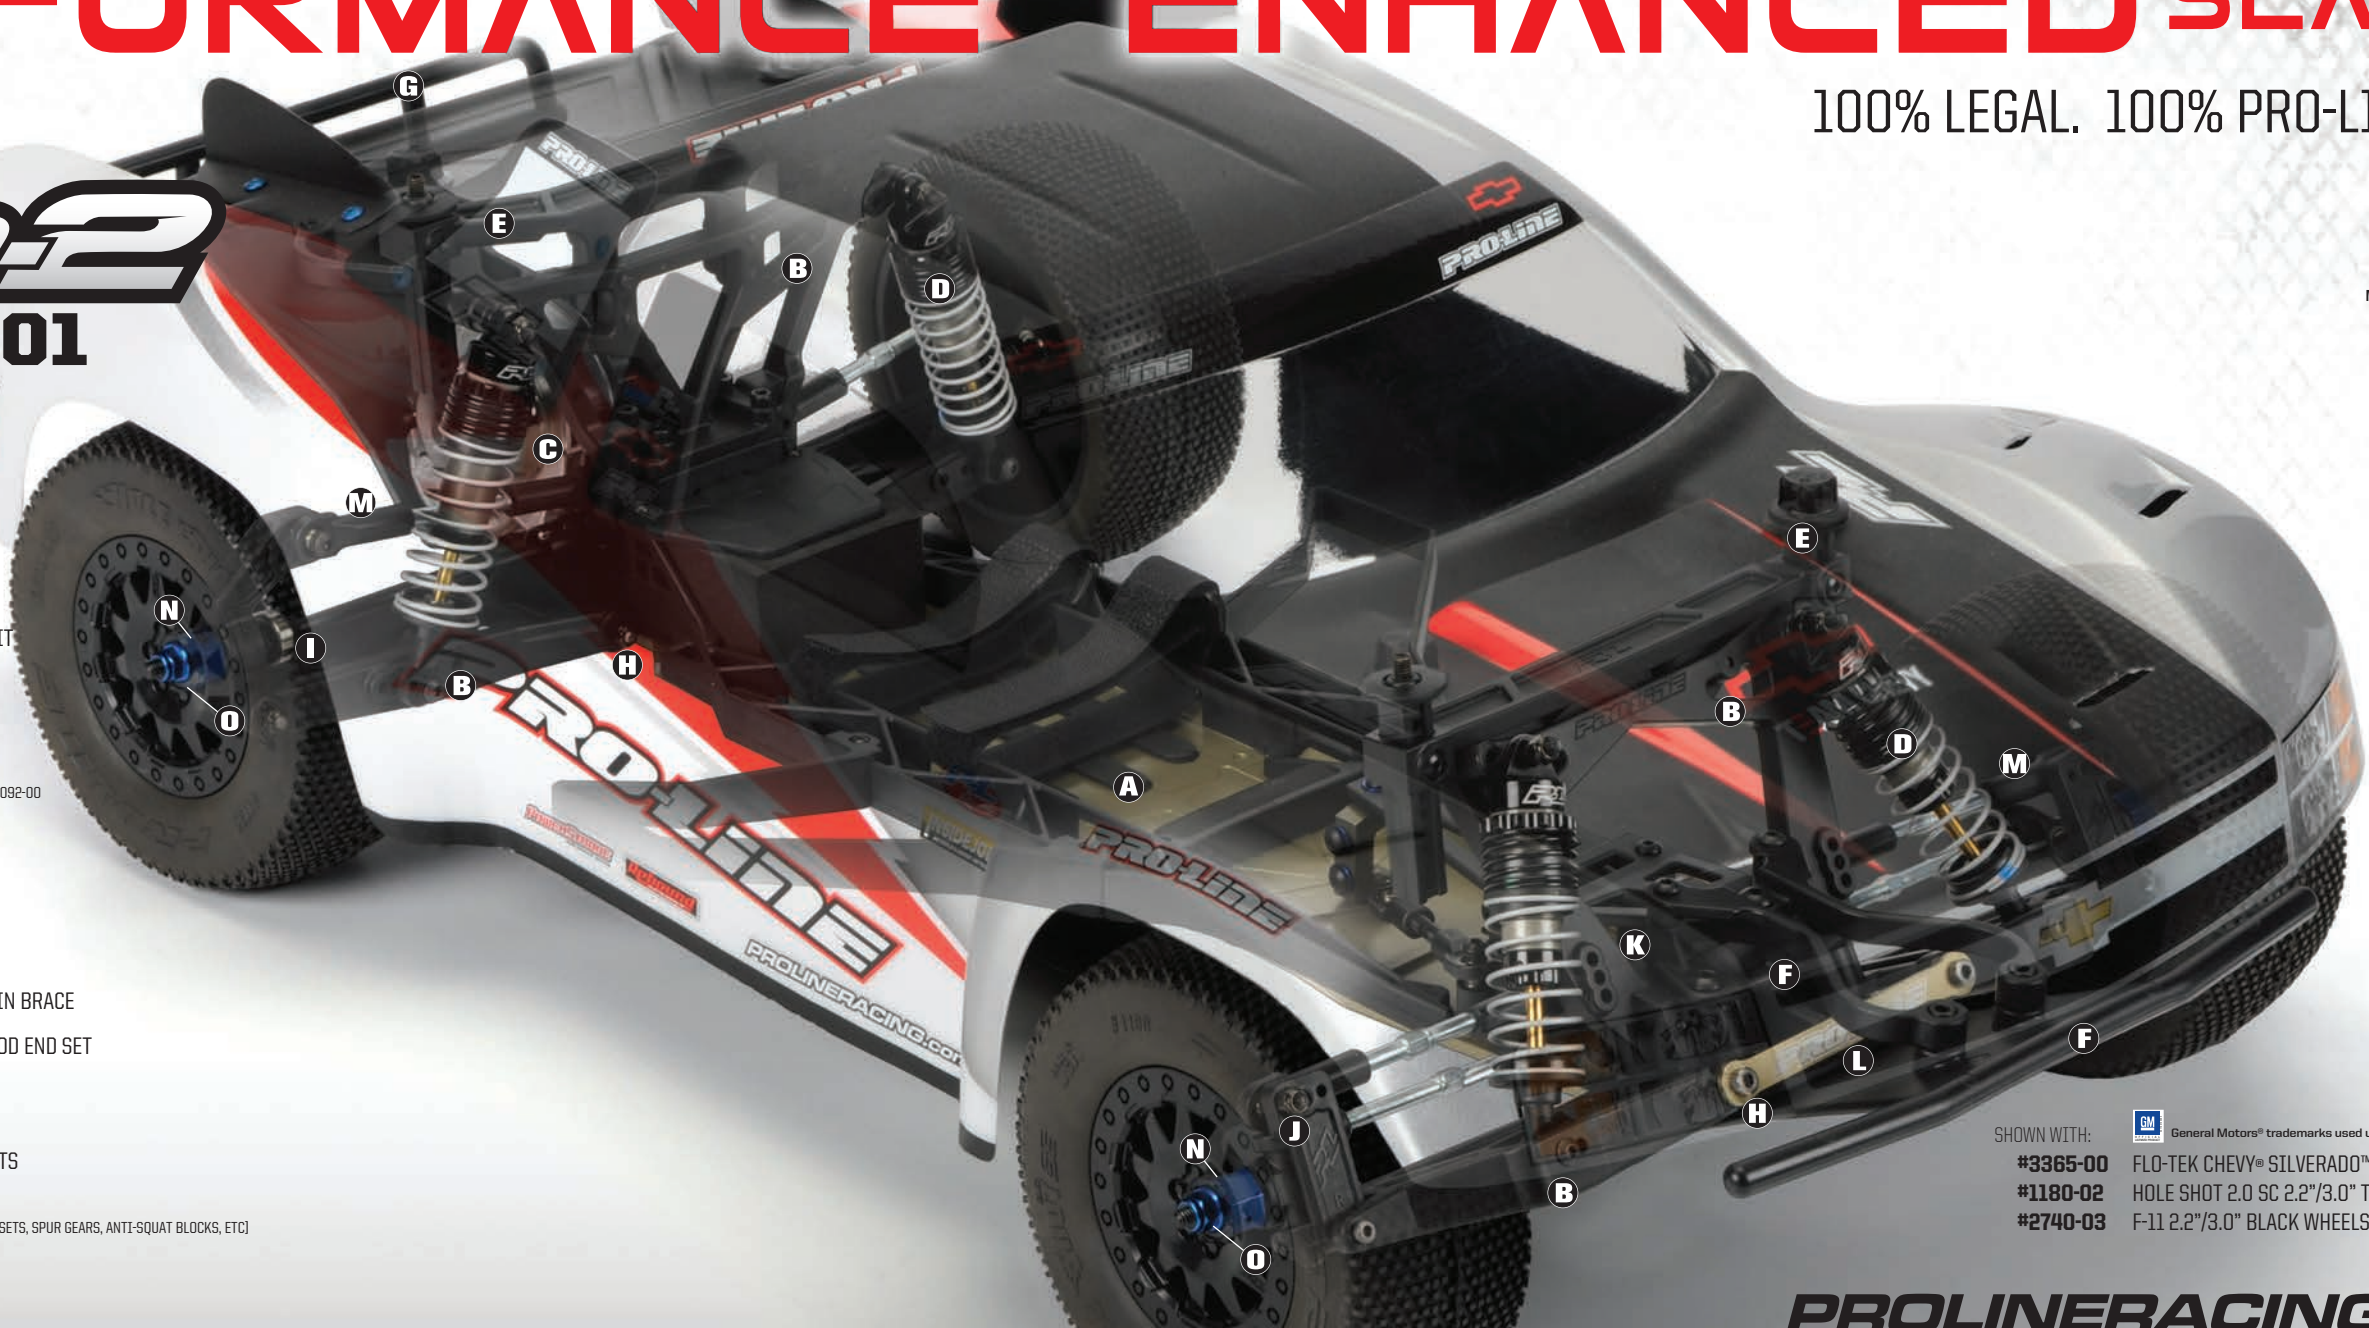

VISIT WEBSITE FOR OTHER OPTIONAL TUNING PARTS (SHOCK SPRING SETS, SPUR GEARS, ANTI-SQUAT BLOCKS, ETC)

SHOWN WITH: General Motors® trademarks used under license to Pro-Line.
#3365-00 FLO-TEK CHEVY® SILVERADO™ CLEAR BODY
#1180-02 HOLE SHOT 2.0 SC 2.2"/3.0" TIRES
#2740-03 F-11 2.2"/3.0" BLACK WHEELS