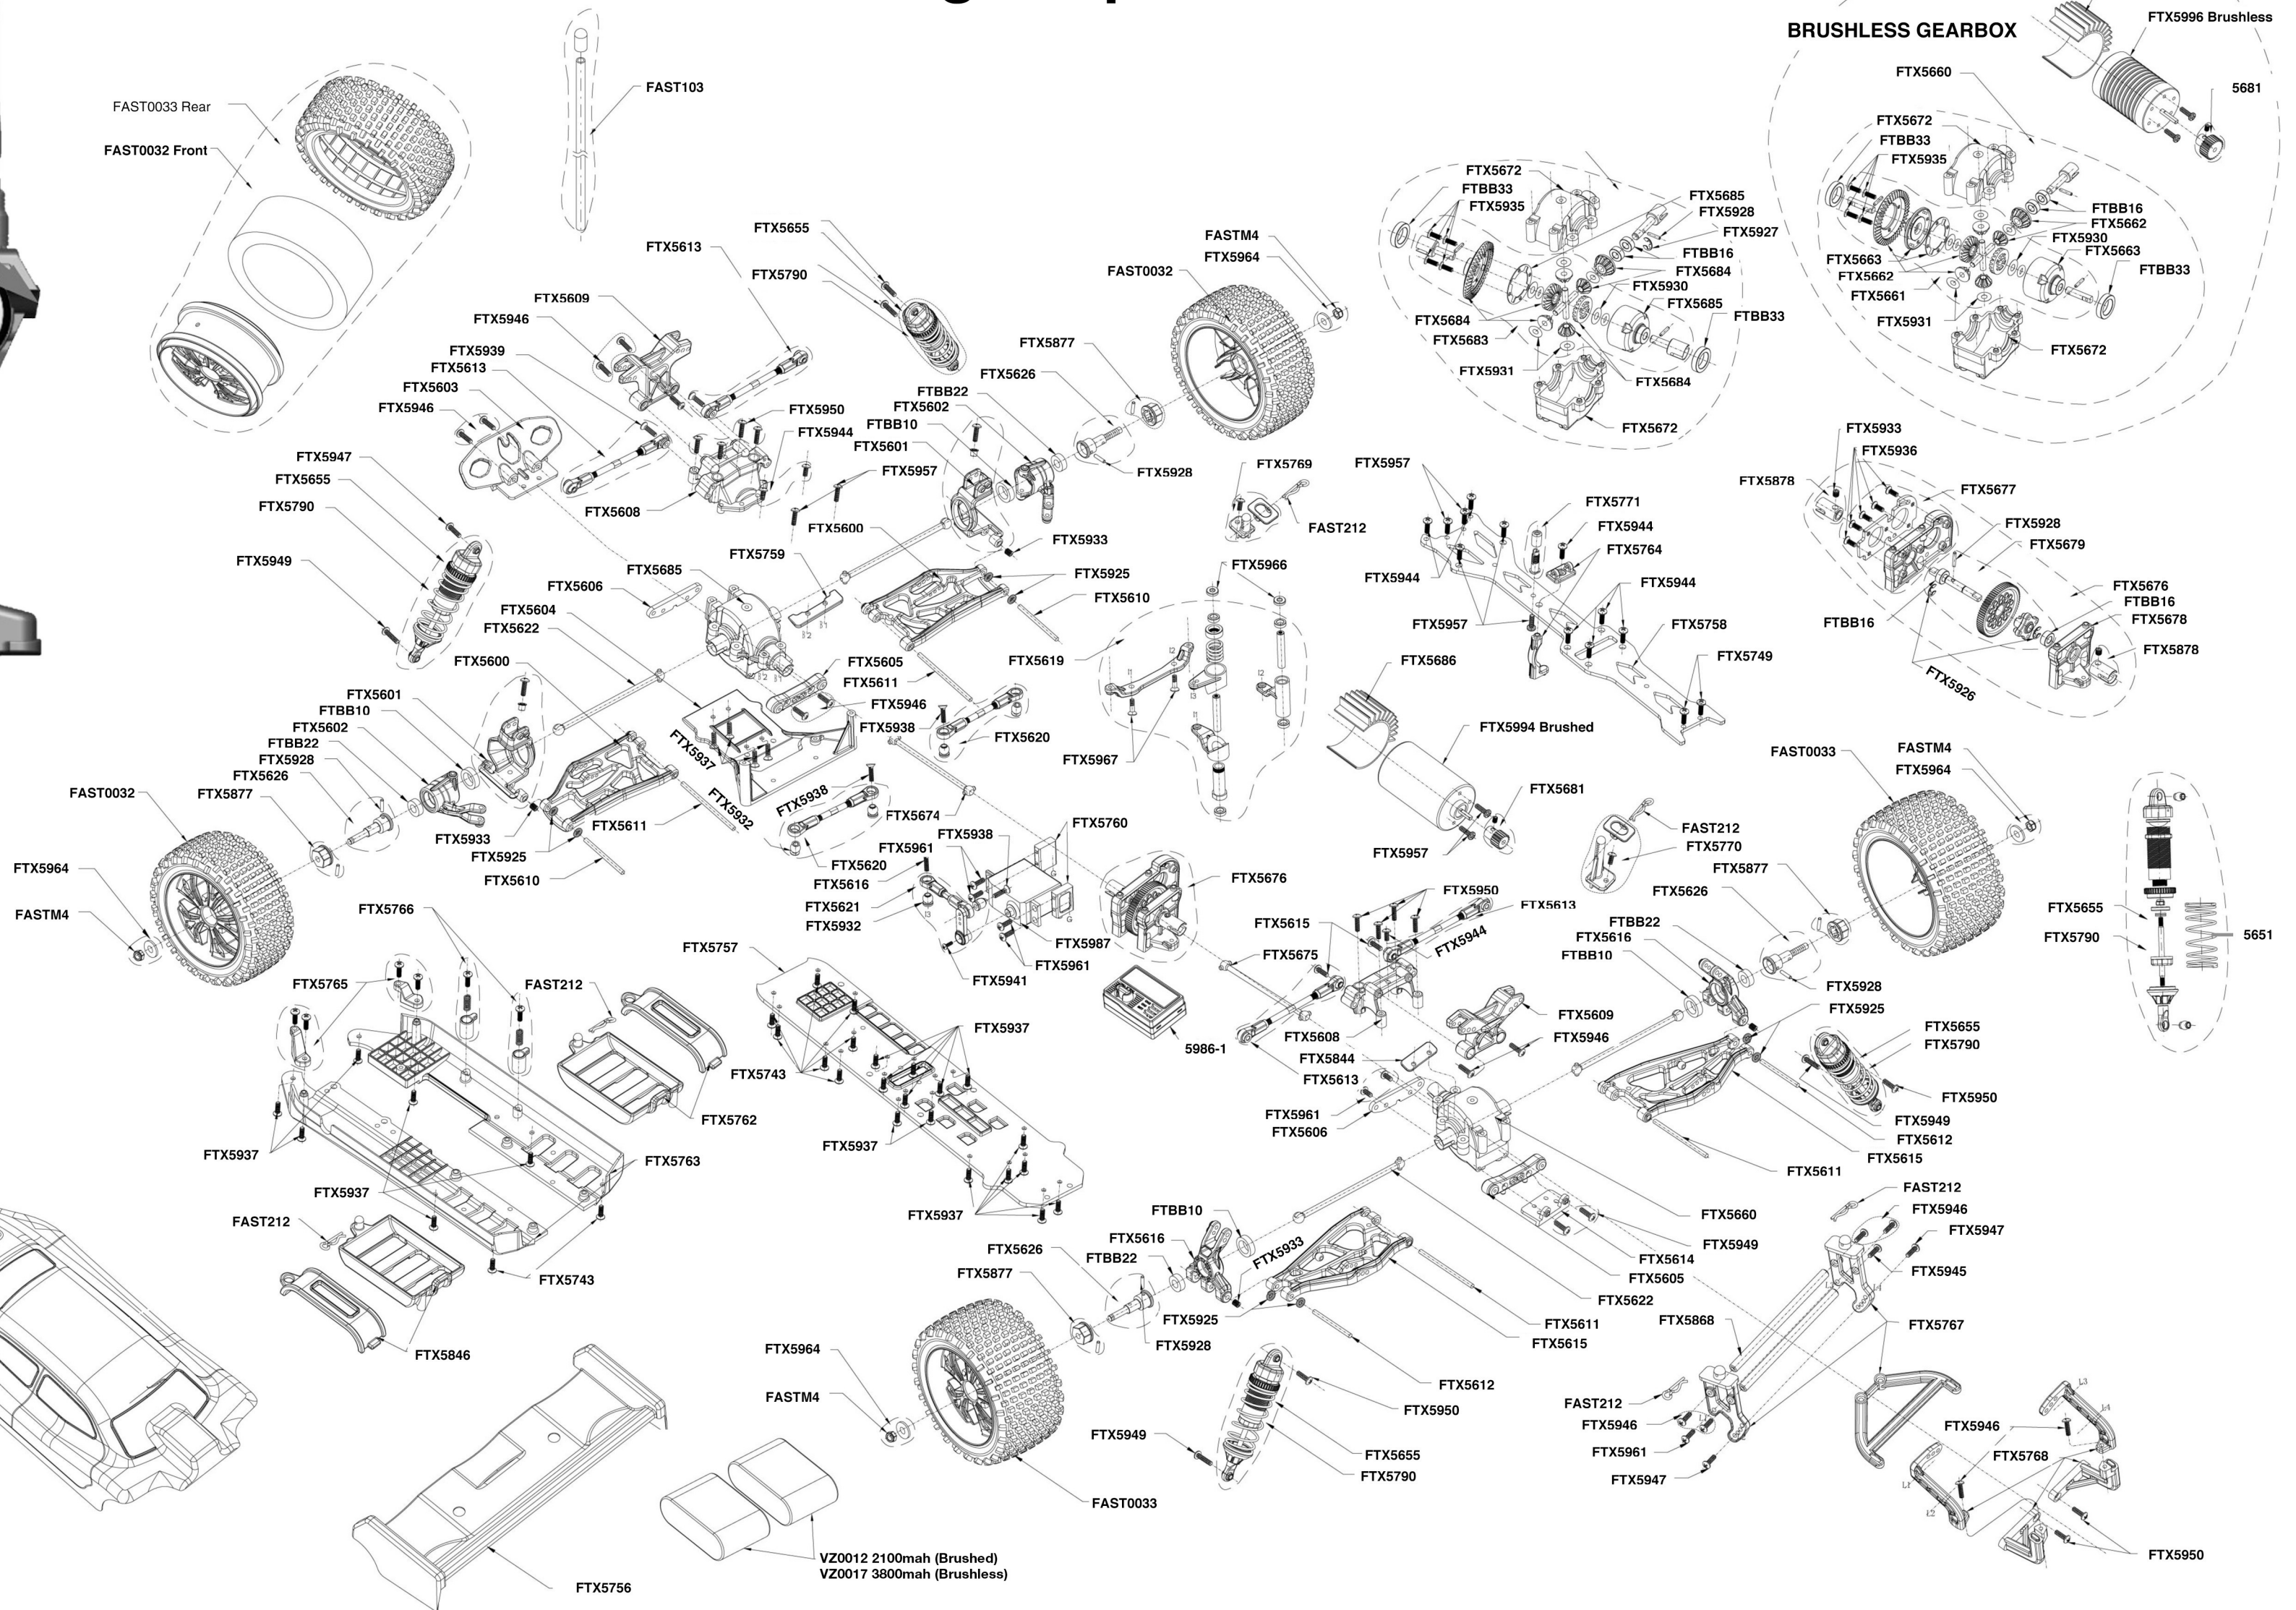

# FTX Enrage Exploded Parts

FAST0033 Rear  
FAST0032 Front

BRUSHLESS GEARBOX  
FTX5660  
FTX5672  
FTBB33  
FTX5935  
FTX5663  
FTX5662  
FTX5661  
FTX5931  
FTX5672  
FTX5685  
FTX5928  
FTX5927  
FTBB16  
FTX5684  
FTX5930  
FTX5685  
FTBB33

VZ0012 2100mah (Brushed)  
VZ0017 3800mah (Brushless)