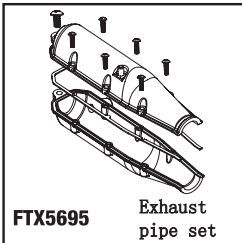

φ3\*37.5mm  
**FTX5610** Front short Inner suspension arm pin (4 pcs)

φ3\*56.0mm  
**FTX5611** Fr/Rr Long Inner Suspension arm pin (4 pcs)

**FTX5604** FR/Rr Driveshaft Dogbone

**FTX5605** Lower susp. mount block-Fr/Rr

# Parts Listing

**FTX5734** Receiver case cover  
Battery case cover

**FTX5735** Handle  
W/Fuel Pipe Hoop

**FTX5738** Steering servo mount-A/B

**FTX5733** Upper deck -centre

**FTX5737** Upper deck mount 2pcs

**FTX5695** Exhaust pipe set

**FTX5730** Chassis (AL6061T) 1pcs

**FTX5732** Side guard plate-L/R

**FTX5736** Throttle servo mount-A/B

**FTX5700** Engine mount 2set

**FTX5704** Engine flywheel W/pin

**FTX5706** Engine crankshaft adaptor