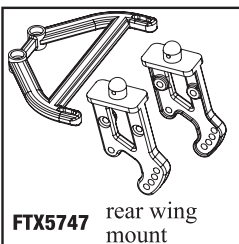

# Parts Listing

**FTX5614** Rear Chassis Plate

**FTX5748** Rollcage beam -A/B/C

**FTX5747** rear wing mount

**FTX5749** Rollcage post set

**FTX5750** Rollcage set

**FTX5747** Rear wing

**FTX5751** Silk-screened body

**FTX5746** Body front mount/screw

**FTX5645** Shock absorber unit (plastic) 2pcs  
**FTX5788** Shock absorber unit (alum.) 2pcs (opt)

**FTX5609** Shock tower

**FAST212** Body pin 1.5 6pcs

**FTX5613** Upper susp. Arm 2set

**FTX5603** Fr. bumper 1pcs

**FTX5606** Fr/Rr Lower Suspension Arm Plates

**FTX5608** Upper susp. arm mount-Fr/Rr

**FTBB22** Ball bearing φ6\*φ12\*4 2pcs

**FTX5602** Kunckle arm w/screw

**FTBB10** Ball bearing φ10\*φ15\*4 2pcs

φ3\*37.5mm  
**FTX5610** Front short Inner suspension arm pin (4 pcs)

φ3\*56.0mm  
**FTX5611** Fr/Rr Long Inner Suspension arm pin (4 pcs)

**FTX5604** FR/Rr Driveshaft Dogbone

**FTX5605** Lower susp. mount block-Fr/Rr