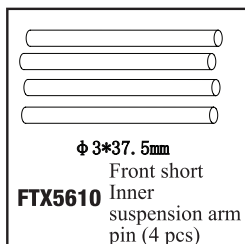

φ3\*37.5mm  
**FTX5610** Front short Inner suspension arm pin (4 pcs)

φ3\*56.0mm  
**FTX5611** Fr/Rr Long Inner Suspension arm pin (4 pcs)

**FTX5604** FR/Rr Driveshaft Dogbone

**FTX5605** Lower susp. mount block-Fr/Rr