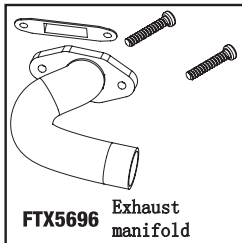

FTX5736 Throttle servo mount-A/B