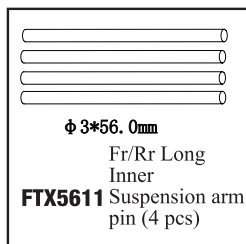

φ3\*37.5mm  
**FTX5610** Front short Inner suspension arm pin (4 pcs)

φ3\*56.0mm  
**FTX5611** Fr/Rr Long Inner Suspension arm pin (4 pcs)

**FTX5604** FR/Rr Driveshaft Dogbone

**FTX5605** Lower susp. mount block-Fr/Rr