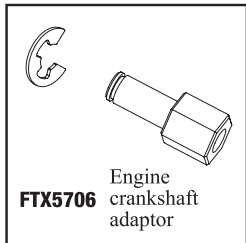

# Parts Listing

**FTX5734** Receiver case cover  
Battery case cover

**FTX5735** Handle  
W/Fuel Pipe Hoop

**FTX5738** Steering servo mount-A/B

**FTX5733** Upper deck -centre

**FTX5737** Upper deck mount 2pcs

**FTX5695** Exhaust pipe set

**FTX5730** Chassis (AL6061T) 1pcs

**FTX5732** Side guard plate-L/R

**FTX5736** Throttle servo mount-A/B

**FTX5700** Engine mount 2set

**FTX5704** Engine flywheel W/pin

**FTX5706** Engine crankshaft adaptor