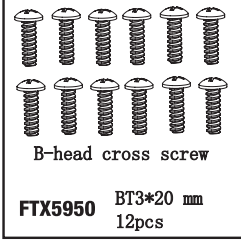

**FTX5937** Flat cross screw  
TPF3\*10mm  
12pcs

**FTX5938** Flat cross screw  
TPF3\*14 mm  
12pcs

**FTX5939** Flat cross screw  
TPF3\*16 mm  
12pcs

**FTX5940** Flat cross screw  
IS03\*10 mm  
12pcs

**FTX5941** B-head cross screw  
BT2. 6\*6 mm  
12pcs

**FTX5944** B-head cross screw  
BT3\*8 mm  
12pcs

**FTX5946** B-head cross screw  
BT3\*12 mm  
12pcs

**FTX5947** B-head cross screw  
BT3\*14 mm  
12pcs

**FTX5949** B-head cross screw  
BT3\*16 mm  
12pcs

**FTX5950** B-head cross screw  
BT3\*20 mm  
12pcs

**FTX5955** B-head cross screw  
BT2. 6\*10 mm  
12pcs

**FTX5956** B-head cross screw  
BT4\*8 mm  
12pcs