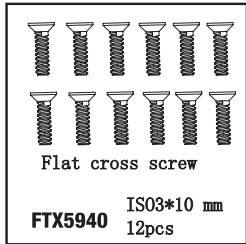

FTX5935 Flat cross screw
TPF2. 6*10mm
12pcs