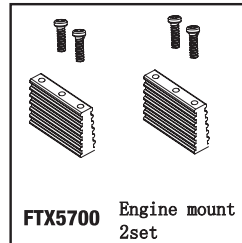

φ3\*37.5mm  
**FTX5610** Front short Inner suspension arm pin (4 pcs)

φ3\*56.0mm  
**FTX5611** Fr/Rr Long Inner Suspension arm pin (4 pcs)

**FTX5604** FR/Rr Driveshaft Dogbone

**FTX5605** Lower susp. mount block-Fr/Rr

# Parts Listing

**FTX5734** Receiver case cover  
Battery case cover

**FTX5735** Handle  
W/Fuel Pipe Hoop

**FTX5738** Steering servo mount-A/B

**FTX5733** Upper deck -centre

**FTX5737** Upper deck mount 2pcs

**FTX5695** Exhaust pipe set

**FTX5730** Chassis (AL6061T) 1pcs

**FTX5732** Side guard plate-L/R

**FTX5736** Throttle servo mount-A/B

**FTX5700** Engine mount 2set

**FTX5704** Engine flywheel W/pin

**FTX5706** Engine crankshaft adaptor