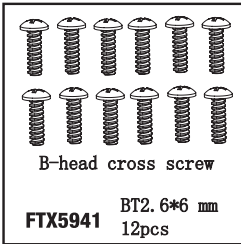

**FTX5612** Rear short outer suspension pin  
 $\phi 3 \times 34.5 \text{ mm}$

**FTX6000** Engine 18# CXP

**FTX5935** Flat cross screw  
TPF2. 6\*10mm  
12pcs

**FTX5936** Flat cross screw  
TPF3\*8 mm  
12pcs

**FTX5937** Flat cross screw  
TPF3\*10mm  
12pcs

**FTX5938** Flat cross screw  
TPF3\*14 mm  
12pcs

**FTX5939** Flat cross screw  
TPF3\*16 mm  
12pcs

**FTX5940** Flat cross screw  
IS03\*10 mm  
12pcs

**FTX5941** B-head cross screw  
BT2. 6\*6 mm  
12pcs

**FTX5944** B-head cross screw  
BT3\*8 mm  
12pcs

**FTX5946** B-head cross screw  
BT3\*12 mm  
12pcs

**FTX5947** B-head cross screw  
BT3\*14 mm  
12pcs

**FTX5949** B-head cross screw  
BT3\*16 mm  
12pcs