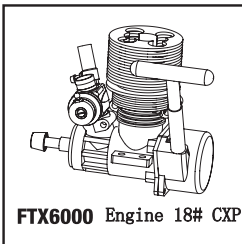

**FTX5708** Clutch shoe and spring

**FTX5696** Exhaust manifold

**FTX5697** Manifold/Pipe joiner

**FTX5743** Fuel tank unit

**FTX5616** Rear hub carrier

**FTX5615** Rear lower susp. arm-L/R

**FTX5744** Fuel pipe & hoop

**FTX5612** Rear short outer suspension pin  
 $\phi 3 \times 34.5 \text{ mm}$

**FTX6000** Engine 18# CXP

**FTX5935** Flat cross screw  
TPF2. 6\*10mm  
12pcs

**FTX5936** Flat cross screw  
TPF3\*8 mm  
12pcs