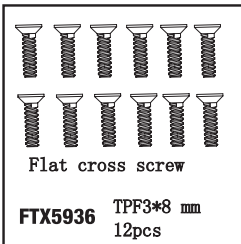

**FTX5612** Rear short outer suspension pin  
 $\phi 3 \times 34.5 \text{ mm}$

**FTX6000** Engine 18# CXP

**FTX5935** Flat cross screw  
TPF2. 6\*10mm  
12pcs

**FTX5936** Flat cross screw  
TPF3\*8 mm  
12pcs