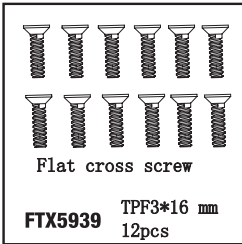

FTX6000 Engine 18# CXP