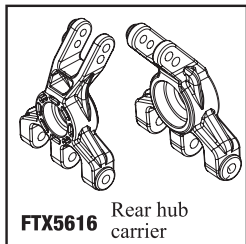

**FTX5708** Clutch shoe and spring

**FTX5696** Exhaust manifold

**FTX5697** Manifold/Pipe joiner

**FTX5743** Fuel tank unit

**FTX5616** Rear hub carrier

**FTX5615** Rear lower susp. arm-L/R

**FTX5744** Fuel pipe & hoop

**FTX5612** Rear short outer suspension pin  
 $\phi 3 \times 34.5 \text{ mm}$

**FTX6000** Engine 18# CXP

**FTX5935** Flat cross screw  
TPF2. 6\*10mm  
12pcs

**FTX5936** Flat cross screw  
TPF3\*8 mm  
12pcs