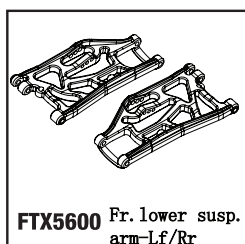

FTX5608 Upper susp. arm mount-Fr/Rr