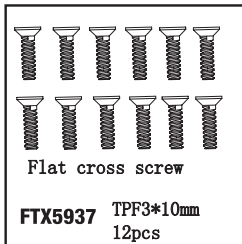

φ3\*37.5mm  
**FTX5610** Front short Inner suspension arm pin (4 pcs)

φ3\*56.0mm  
**FTX5611** Fr/Rr Long Inner Suspension arm pin (4 pcs)

**FTX5604** FR/Rr Driveshaft Dogbone

**FTX5605** Lower susp. mount block-Fr/Rr

**FTX5612** Rear short outer suspension pin  
 $\phi 3 \times 34.5 \text{ mm}$

**FTX6000** Engine 18# CXP

**FTX5935** Flat cross screw  
TPF2. 6\*10mm  
12pcs

**FTX5936** Flat cross screw  
TPF3\*8 mm  
12pcs