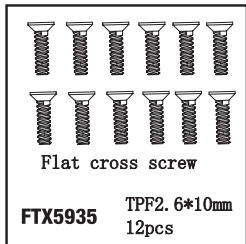

φ3\*37.5mm  
**FTX5610** Front short Inner suspension arm pin (4 pcs)

φ3\*56.0mm  
**FTX5611** Fr/Rr Long Inner Suspension arm pin (4 pcs)

**FTX5604** FR/Rr Driveshaft Dogbone

**FTX5605** Lower susp. mount block-Fr/Rr

**FTX5612** Rear short outer suspension pin  
 $\phi 3 \times 34.5 \text{ mm}$

**FTX6000** Engine 18# CXP

**FTX5935** Flat cross screw  
TPF2. 6\*10mm  
12pcs

**FTX5936** Flat cross screw  
TPF3\*8 mm  
12pcs