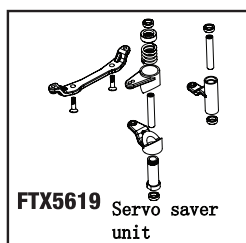

φ3\*37.5mm  
**FTX5610** Front short Inner suspension arm pin (4 pcs)

φ3\*56.0mm  
**FTX5611** Fr/Rr Long Inner Suspension arm pin (4 pcs)

**FTX5604** FR/Rr Driveshaft Dogbone

**FTX5605** Lower susp. mount block-Fr/Rr

**FTX5618** Anti-roll bar fixation set

**FTX5620** Steeringlinkage set 2set

**FTX5619** Servo saver unit

**FTX5607** Upper deck-Fr

**FTX5990** Battery case

**FTX5991** Switch/switch cover/screw