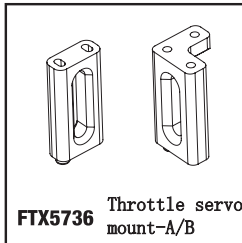

φ3\*37.5mm  
**FTX5610** Front short Inner suspension arm pin (4 pcs)

φ3\*56.0mm  
**FTX5611** Fr/Rr Long Inner Suspension arm pin (4 pcs)

**FTX5604** FR/Rr Driveshaft Dogbone

**FTX5605** Lower susp. mount block-Fr/Rr

# Parts Listing

**FTX5734** Receiver case cover  
Battery case cover

**FTX5735** Handle  
W/Fuel Pipe Hoop

**FTX5738** Steering servo mount-A/B

**FTX5733** Upper deck -centre

**FTX5737** Upper deck mount 2pcs

**FTX5695** Exhaust pipe set

**FTX5730** Chassis (AL6061T) 1pcs

**FTX5732** Side guard plate-L/R

**FTX5736** Throttle servo mount-A/B

**FTX5700** Engine mount 2set

**FTX5704** Engine flywheel W/pin

**FTX5706** Engine crankshaft adaptor