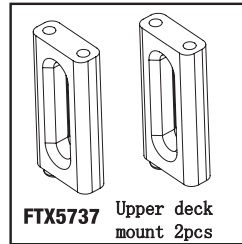

# Parts Listing

**FTX5734** Receiver case cover  
Battery case cover

**FTX5735** Handle  
W/Fuel Pipe Hoop

**FTX5738** Steering servo mount-A/B

**FTX5733** Upper deck -centre

**FTX5737** Upper deck mount 2pcs