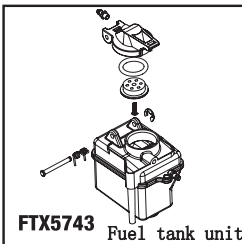

FTX5704 Engine flywheel W/pin