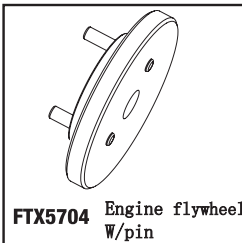

**FTX5695** Exhaust pipe set

**FTX5730** Chassis (AL6061T) 1pcs

**FTX5732** Side guard plate-L/R

**FTX5736** Throttle servo mount-A/B

**FTX5700** Engine mount 2set

**FTX5704** Engine flywheel W/pin

**FTX5706** Engine crankshaft adaptor