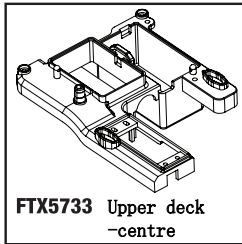

# Parts Listing

**FTX5734** Receiver case cover  
Battery case cover

**FTX5735** Handle  
W/Fuel Pipe Hoop

**FTX5738** Steering servo mount-A/B

**FTX5733** Upper deck -centre

**FTX5737** Upper deck mount 2pcs

**FTX5695** Exhaust pipe set

**FTX5730** Chassis (AL6061T) 1pcs

**FTX5732** Side guard plate-L/R

**FTX5736** Throttle servo mount-A/B

**FTX5700** Engine mount 2set

**FTX5704** Engine flywheel W/pin

**FTX5706** Engine crankshaft adaptor