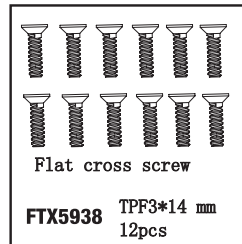

FTX5612 Rear short outer suspension pin
 $\phi 3 \times 34.5 \text{ mm}$