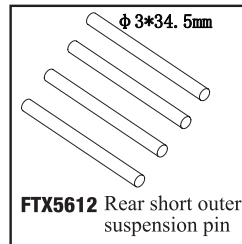

FTX5697 Manifold/Pipe joiner