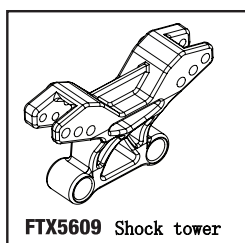

# Parts Listing

**FTX5614** Rear Chassis Plate

**FTX5748** Rollcage beam -A/B/C

**FTX5747** rear wing mount

**FTX5749** Rollcage post set

**FTX5750** Rollcage set

**FTX5747** Rear wing

**FTX5751** Silk-screened body

**FTX5746** Body front mount/screw

**FTX5645** Shock absorber unit (plastic) 2pcs  
**FTX5788** Shock absorber unit (alum.) 2pcs (opt)

**FTX5609** Shock tower

**FAST212** Body pin 1.5 6pcs

**FTX5613** Upper susp. Arm 2set