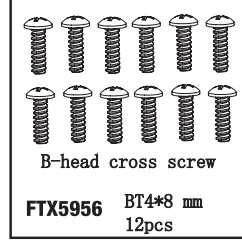

FTX5946 B-head cross screw
BT3*12 mm
12pcs

FTX5955 B-head cross screw
BT2. 6*10 mm
12pcs

FTX5956 B-head cross screw
BT4*8 mm
12pcs