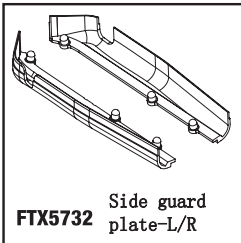

FTX5738 Steering servo mount-A/B