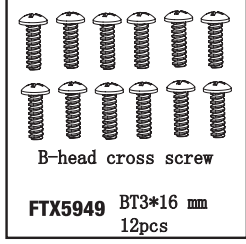

**FTX5612** Rear short outer suspension pin  
 $\phi 3 \times 34.5 \text{ mm}$

**FTX6000** Engine 18# CXP

**FTX5935** Flat cross screw  
TPF2. 6\*10mm  
12pcs

**FTX5936** Flat cross screw  
TPF3\*8 mm  
12pcs

**FTX5937** Flat cross screw  
TPF3\*10mm  
12pcs

**FTX5938** Flat cross screw  
TPF3\*14 mm  
12pcs

**FTX5939** Flat cross screw  
TPF3\*16 mm  
12pcs

**FTX5940** Flat cross screw  
IS03\*10 mm  
12pcs

**FTX5941** B-head cross screw  
BT2. 6\*6 mm  
12pcs

**FTX5944** B-head cross screw  
BT3\*8 mm  
12pcs

**FTX5946** B-head cross screw  
BT3\*12 mm  
12pcs

**FTX5947** B-head cross screw  
BT3\*14 mm  
12pcs

**FTX5949** B-head cross screw  
BT3\*16 mm  
12pcs