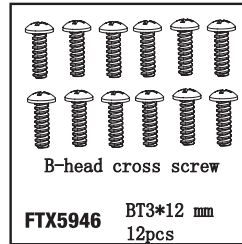

FTX5938 Flat cross screw
TPF3*14 mm
12pcs