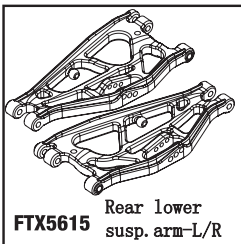

**FTX5708** Clutch shoe and spring

**FTX5696** Exhaust manifold

**FTX5697** Manifold/Pipe joiner

**FTX5743** Fuel tank unit

**FTX5616** Rear hub carrier

**FTX5615** Rear lower susp. arm-L/R

**FTX5744** Fuel pipe & hoop

**FTX5612** Rear short outer suspension pin  
 $\phi 3 \times 34.5 \text{ mm}$

**FTX6000** Engine 18# CXP

**FTX5935** Flat cross screw  
TPF2. 6\*10mm  
12pcs

**FTX5936** Flat cross screw  
TPF3\*8 mm  
12pcs