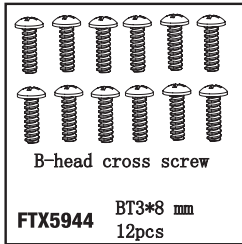

**FTX5612** Rear short outer suspension pin  
 $\phi 3 \times 34.5 \text{ mm}$

**FTX6000** Engine 18# CXP

**FTX5935** Flat cross screw  
TPF2. 6\*10mm  
12pcs

**FTX5936** Flat cross screw  
TPF3\*8 mm  
12pcs

**FTX5937** Flat cross screw  
TPF3\*10mm  
12pcs

**FTX5938** Flat cross screw  
TPF3\*14 mm  
12pcs

**FTX5939** Flat cross screw  
TPF3\*16 mm  
12pcs

**FTX5940** Flat cross screw  
IS03\*10 mm  
12pcs

**FTX5941** B-head cross screw  
BT2. 6\*6 mm  
12pcs

**FTX5944** B-head cross screw  
BT3\*8 mm  
12pcs

**FTX5946** B-head cross screw  
BT3\*12 mm  
12pcs

**FTX5947** B-head cross screw  
BT3\*14 mm  
12pcs

**FTX5949** B-head cross screw  
BT3\*16 mm  
12pcs