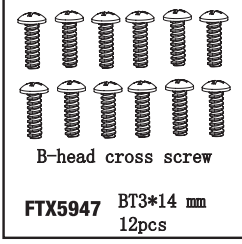

**FTX5612** Rear short outer suspension pin  
 $\phi 3 \times 34.5 \text{ mm}$

**FTX6000** Engine 18# CXP

**FTX5935** Flat cross screw  
TPF2. 6\*10mm  
12pcs

**FTX5936** Flat cross screw  
TPF3\*8 mm  
12pcs

**FTX5937** Flat cross screw  
TPF3\*10mm  
12pcs

**FTX5938** Flat cross screw  
TPF3\*14 mm  
12pcs

**FTX5939** Flat cross screw  
TPF3\*16 mm  
12pcs

**FTX5940** Flat cross screw  
IS03\*10 mm  
12pcs

**FTX5941** B-head cross screw  
BT2. 6\*6 mm  
12pcs

**FTX5944** B-head cross screw  
BT3\*8 mm  
12pcs

**FTX5946** B-head cross screw  
BT3\*12 mm  
12pcs

**FTX5947** B-head cross screw  
BT3\*14 mm  
12pcs

**FTX5949** B-head cross screw  
BT3\*16 mm  
12pcs