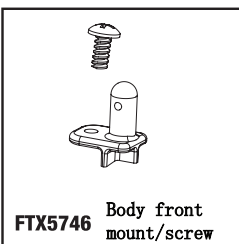

# Parts Listing

**FTX5614** Rear Chassis Plate

**FTX5748** Rollcage beam -A/B/C

**FTX5747** rear wing mount

**FTX5749** Rollcage post set

**FTX5750** Rollcage set

**FTX5747** Rear wing

**FTX5751** Silk-screened body

**FTX5746** Body front mount/screw

**FTX5645** Shock absorber unit (plastic) 2pcs  
**FTX5788** Shock absorber unit (alum.) 2pcs (opt)

**FTX5609** Shock tower

**FAST212** Body pin 1.5 6pcs

**FTX5613** Upper susp. Arm 2set