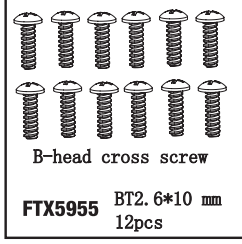

FTX5944 B-head cross screw
BT3*8 mm
12pcs

FTX5950 B-head cross screw
BT3*20 mm
12pcs

FTX5956 B-head cross screw
BT4*8 mm
12pcs

FTX5955 B-head cross screw
BT2. 6*10 mm
12pcs