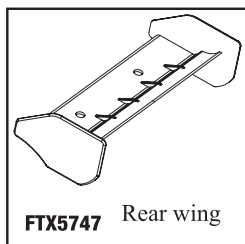

# Parts Listing

**FTX5614** Rear Chassis Plate

**FTX5748** Rollcage beam -A/B/C

**FTX5747** rear wing mount

**FTX5749** Rollcage post set

**FTX5750** Rollcage set

**FTX5747** Rear wing

**FTX5751** Silk-screened body

**FTX5746** Body front mount/screw

**FTX5645** Shock absorber unit (plastic) 2pcs  
**FTX5788** Shock absorber unit (alum.) 2pcs (opt)

**FTX5609** Shock tower

**FAST212** Body pin 1.5 6pcs

**FTX5613** Upper susp. Arm 2set