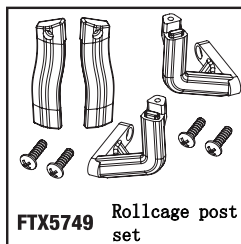

# Parts Listing

**FTX5614** Rear Chassis Plate

**FTX5748** Rollcage beam -A/B/C

**FTX5747** rear wing mount

**FTX5749** Rollcage post set

**FTX5750** Rollcage set

**FTX5747** Rear wing

**FTX5751** Silk-screened body

**FTX5746** Body front mount/screw

**FTX5645** Shock absorber unit (plastic) 2pcs  
**FTX5788** Shock absorber unit (alum.) 2pcs (opt)

**FTX5609** Shock tower

**FAST212** Body pin 1.5 6pcs

**FTX5613** Upper susp. Arm 2set

**FTX5603** Fr. bumper 1pcs

**FTX5606** Fr/Rr Lower Suspension Arm Plates

**FTX5608** Upper susp. arm mount-Fr/Rr

**FTBB22** Ball bearing φ6\*φ12\*4 2pcs

**FTX5602** Kunckle arm w/screw

**FTBB10** Ball bearing φ10\*φ15\*4 2pcs

φ3\*37.5mm  
**FTX5610** Front short Inner suspension arm pin (4 pcs)

φ3\*56.0mm  
**FTX5611** Fr/Rr Long Inner Suspension arm pin (4 pcs)

**FTX5604** FR/Rr Driveshaft Dogbone

**FTX5605** Lower susp. mount block-Fr/Rr