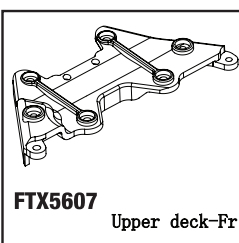

FTX5604 FR/Rr Driveshaft Dogbone

FTX5619 Servo saver unit

FTX5990 Battery case

FTX5607 Upper deck-Fr